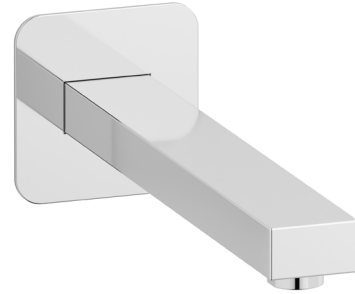

### RU322

Description

**Long wall mounted spout.**

Box Dimensions

**210x130x70 mm**

Weight

**1.0 kg**

Finishes