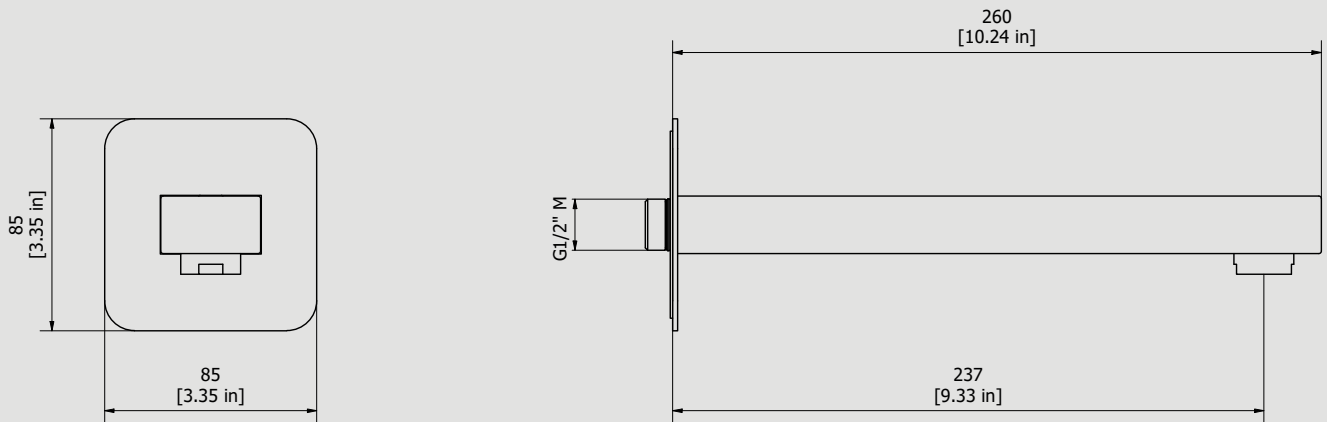

### RU322

Description

**Long wall mounted spout.**

Box Dimensions

**210x130x70 mm**

Weight

**1.0 kg**

Finishes

Dimensions

Cartridge

-

Threaded fitting

**G1/2" male**

Aerator

**M24x1**

Flow Rate (+/-10%)