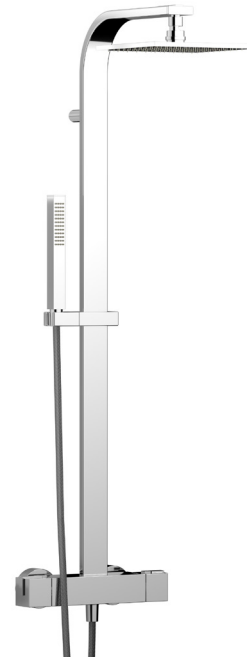

WE ARE IB

Collection

Rubacuori

Article

RU800

Description

Rubacuori shower column thermostatic

Box Dimensions

1185x415x277 mm

Weight

4 Kg

Finishes

- CC** CHROME
- CF** BLACK CHROME
- BG** GLOSSY WHITE
- NG** GLOSSY BLACK
- SS** BRUSHED NICKEL
- CS** BRUSHED BLACK CHROME
- BO** MATT WHITE
- NP** MATT BLACK
- OO** GOLD
- BB** ANTIQUE BRONZE
- II** PALE GOLD
- RR** ANTIQUE COPPER
- ORS** ROSE GOLD
- ON** NATURAL BRASS
- IS** BRUSHED PALE GOLD
- HH** PVD CHOCOLATE

Dimensions

Cartridge

IB Termostatic Ceramics Cartridge

Treaded fitting

Treaded fitting G1/2" male

Aerator

-

Flow Rate (+/-10%)