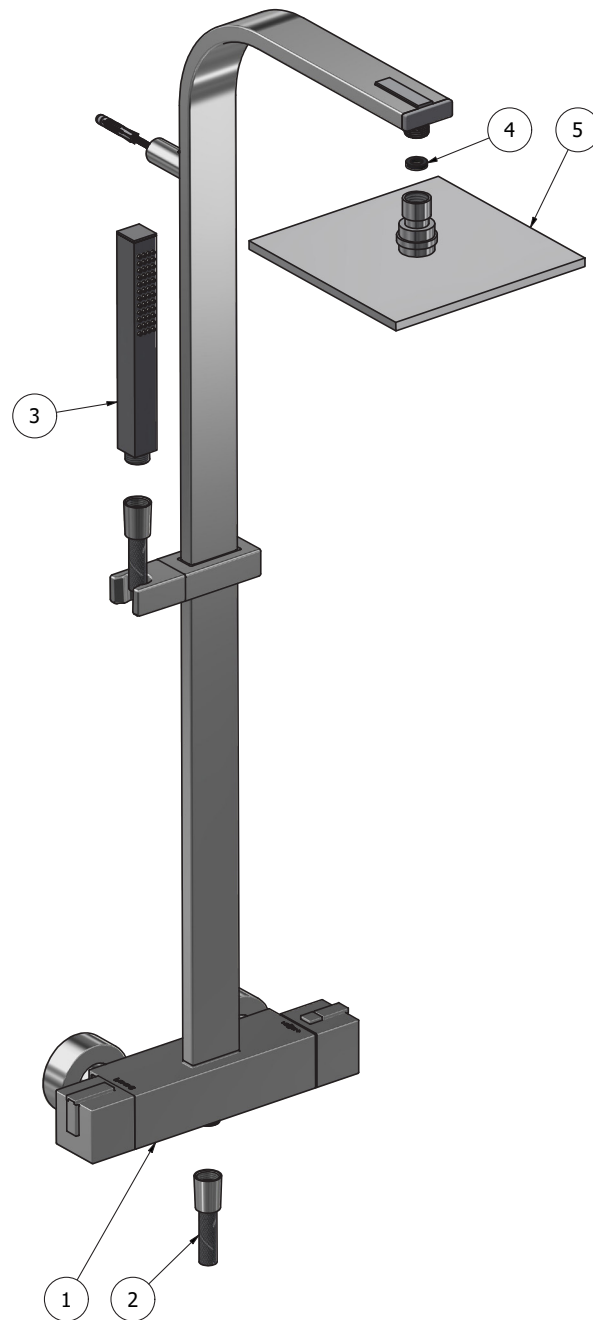

WE ARE IB

Parts list				
ITEMS	CODE	DESCRIPTION	FIN	QTÀ
1	AQ0014496	Square shower column with termostatic	-	1
2	AQ0018056	Flex sapon G1/2" F L150cm Silver	F	1
3	AQ0013639	Square hand shower OnAir	F	1
4	AQ0014583	Rubber packing G1/2" H4	-	1
5	AQ0010130	Square shower head 200x200	F	1