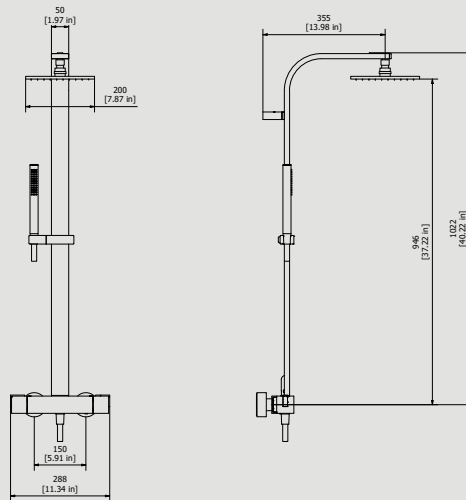

1185x415x277 mm

Weight

4 Kg

Finishes

- CC** CHROME
- CF** BLACK CHROME
- BG** GLOSSY WHITE
- NG** GLOSSY BLACK
- SS** BRUSHED NICKEL
- CS** BRUSHED BLACK CHROME
- BO** MATT WHITE
- NP** MATT BLACK
- OO** GOLD
- BB** ANTIQUE BRONZE
- II** PALE GOLD
- RR** ANTIQUE COPPER
- ORS** ROSE GOLD
- ON** NATURAL BRASS
- IS** BRUSHED PALE GOLD
- HH** PVD CHOCOLATE

Dimensions

Cartridge

IB Termostatic Ceramics Cartridge

Treaded fitting

Treaded fitting G1/2" male

Aerator

-

Flow Rate (+/-10%)