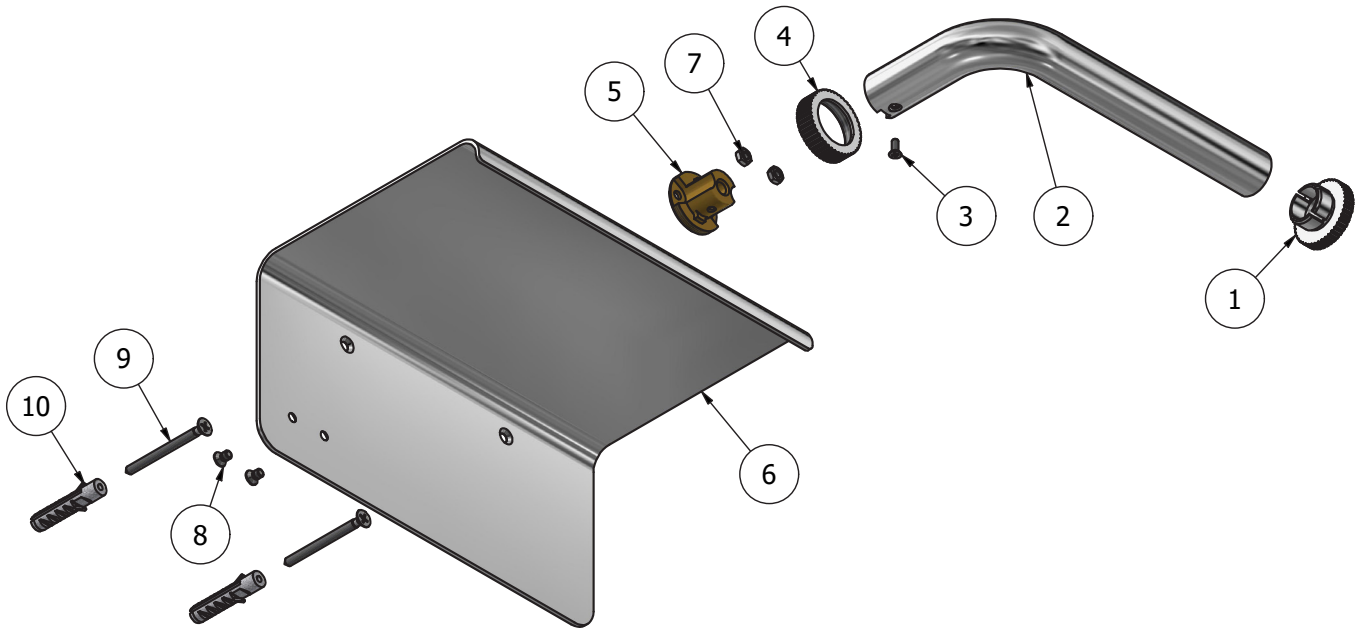

Dimensions

Cartridge

Hoses

Aerator

Flow Rate (+/-10%)

1 BAR

2 BAR

3 BAR

Production

Material

WE ARE IB

Parts list				
ITEMS	CODE	DESCRIPTION	FIN	QTÀ
1	AC0016660	Plug Ø32 H15	F	1
2	AC0017570	Pipe Ø22 L160 sp.2	F	1
3	AQ0017082	Cros Screw M3x8 TSP UNI 7688	-	1
4	AC0016666	Ring nut M29x1 Ø32 H8.5 zig. vertical P2	F	1
5	AS0017576	Wall support H20 M29x1M	G	1
6	AC0018199	Cover 100x140x210 sp.2	F	1
7	AQ0013210	Nut M4 DIN 934 A2	-	2
8	AQ0006636	Inox screw M4x6	-	2
9	AQ0010626	Inox screw Ø4 L50	F	2
10	AQ0010660	Dowel fisher Ø8 L40	-	2