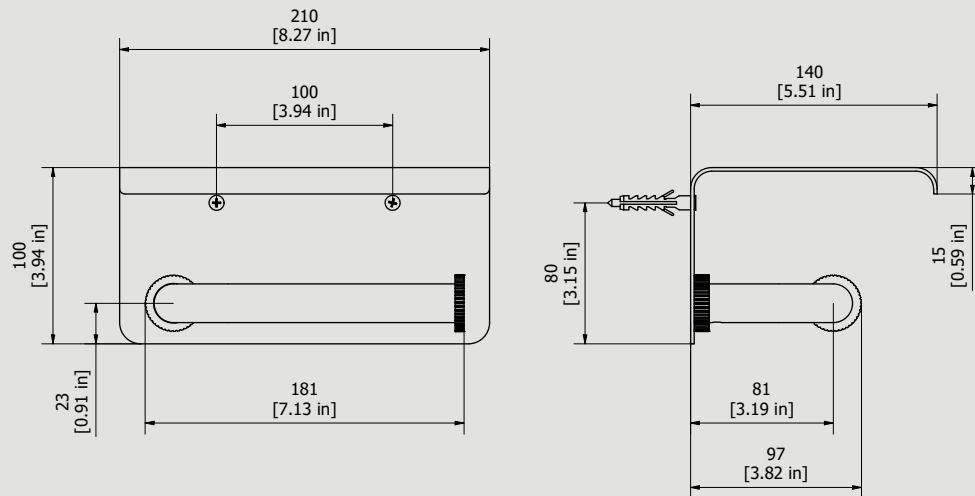

Collection

REFLEX

Article

RX017

Description

Toilet paper holder

Box Dimensions

410x195x100 mm

Dimensions

Cartridge

Hoses

Aerator

Flow Rate (+/-10%)

1 BAR

2 BAR

3 BAR

Production

Material

WE ARE IB

Parts list				
ITEMS	CODE	DESCRIPTION	FIN	QTÀ
1	AC0016660	Plug Ø32 H15	F	1
2	AC0017570	Pipe Ø22 L160 sp.2	F	1
3	AQ0017082	Cros Screw M3x8 TSP UNI 7688	-	1
4	AC0016666	Ring nut M29x1 Ø32 H8.5 zig. vertical P2	F	1
5	AS0017576	Wall support H20 M29x1M	G	1
6	AC0018199	Cover 100x140x210 sp.2	F	1
7	AQ0013210	Nut M4 DIN 934 A2	-	2
8	AQ0006636	Inox screw M4x6	-	2
9	AQ0010626	Inox screw Ø4 L50	F	2
10	AQ0010660	Dowel fisher Ø8 L40	-	2