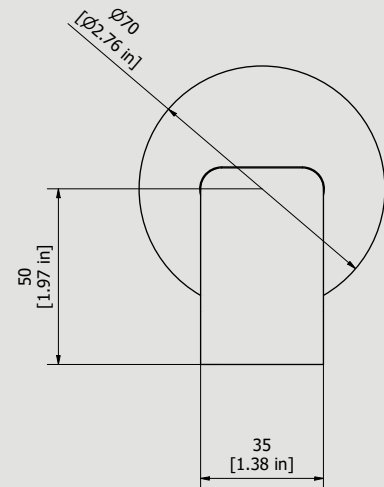

### SB327\_23

Description

Wall mounted bath spout

Box Dimensions

210 x 130 x 70 mm

Weight

0.5 kg

Finishes

Dimensions

Cartridge

-

Threaded fitting

G1/2" male

Aerator

-

Flow Rate (+/-10%)

Parts list				
ITEMS	CODE	DESCRIPTION	FIN	QTÀ
1	AC0018088	Rosette Ø70 H5 35.5x12.5	F	1
2	AQ0015601	Rubber packing double-sided tape Ø55xØ50x1	-	1
3	CP11104CC-1	Preassembled washbasin spout L185	F	1
3.1	AC0011104	Complete welded spout	F	1
3.2	AQ0010869	Grubscrew M5x8 cone point	-	2
4	CP12053-1	Insert for spout-out	-	1
4.1	AQ0001360	OR 11.91x2.62 NBR 70 SH	-	1
4.2	AQ0010435	Teflon ring Ø19,9 x 5	-	1
4.3	AS0012053	Washbasin spout's insert	G	1
4.4	AQ0004630	OR 17.16x1.78 NBR 70 SH	-	1