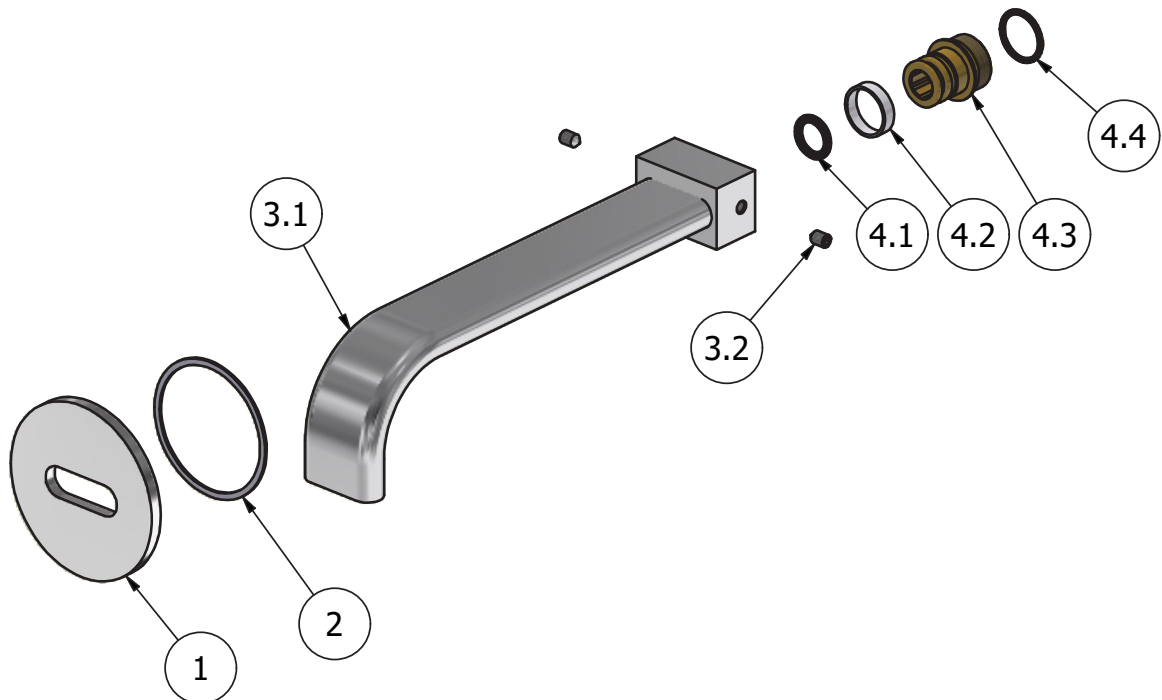

Dimensions

Cartridge

-

Threaded fitting

G1/2" male

Aerator

-

Flow Rate (+/-10%)

1 BAR  
10 l/min

2 BAR  
11 l/min

3 BAR  
12.5 l/min

Production

Main body is a machined from a solid pieces

Material

**BRASS**  
According to CuZn39Pb3 (CW614N)  
Max Lead content: 2.5%

WE ARE IB

Parts list				
ITEMS	CODE	DESCRIPTION	FIN	QTÀ
1	AC0018088	Rosette Ø70 H5 35.5x12.5	F	1
2	AQ0015601	Rubber packing double-sided tape Ø55xØ50x1	-	1
3	CP11104CC-1	Preassembled washbasin spout L185	F	1
3.1	AC0011104	Complete welded spout	F	1
3.2	AQ0010869	Grubscrew M5x8 cone point	-	2
4	CP12053-1	Insert for spout-out	-	1
4.1	AQ0001360	OR 11.91x2.62 NBR 70 SH	-	1
4.2	AQ0010435	Teflon ring Ø19,9 x 5	-	1
4.3	AS0012053	Washbasin spout's insert	G	1
4.4	AQ0004630	OR 17.16x1.78 NBR 70 SH	-	1