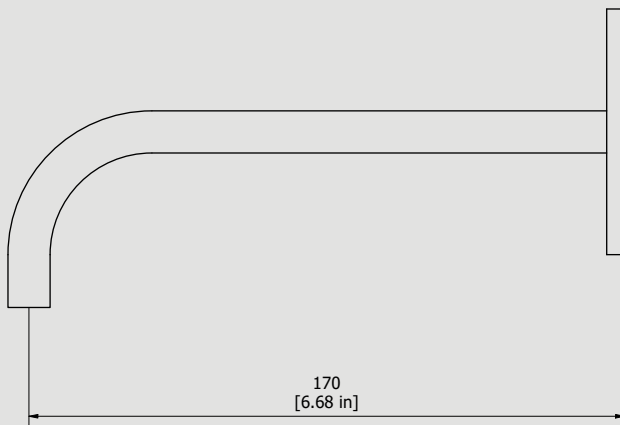

### SB327\_23

Description

Wall mounted bath spout

Box Dimensions

210 x 130 x 70 mm

Weight

0.5 kg

Finishes

Dimensions

Cartridge

-

Threaded fitting

G1/2" male

Aerator

-

Flow Rate (+/-10%)