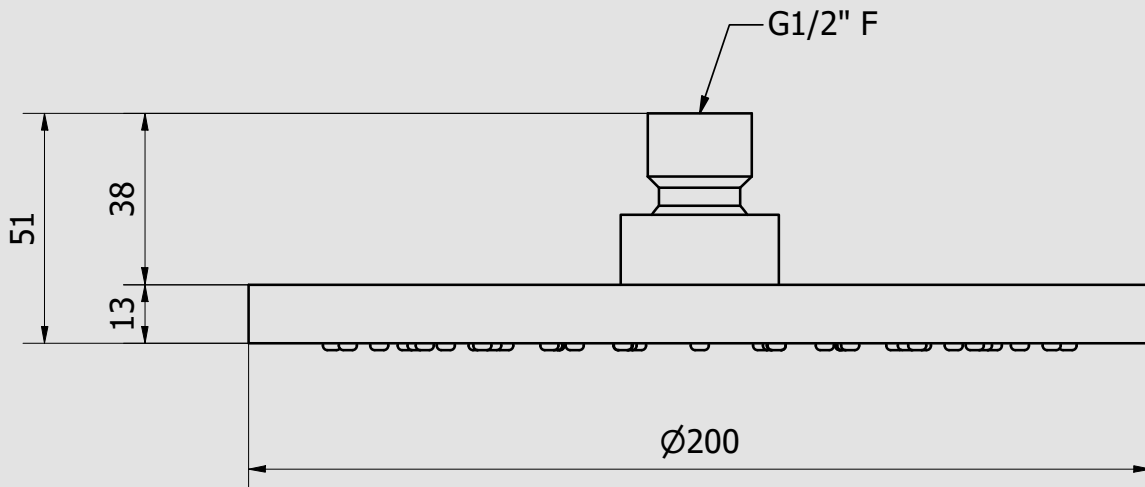

230x210x90 mm

Weight

1 kg

Finishes

- CC** CHROME
- PL** PLATINUM
- SS** BRUSHED NICKEL
- ON** NATURAL BRASS
- BO** MATT WHITE
- NP** MATT BLACK
- CF** BLACK CHROME
- CS** BRUSHED BLACK CHROME
- II** PALE GOLD
- IS** BRUSHED PALE GOLD
- RS** ROSE GOLD
- SR** BRUSHED ROSE GOLD
- OO** GOLD
- OS** BRUSHED GOLD
- RR** ANTIQUE COPPER
- BB** ANTIQUE BRONZE

Dimensions

Cartridge

-

Threaded fitting

G1/2" F

Aerator

-

Flow Rate (+/-10%)