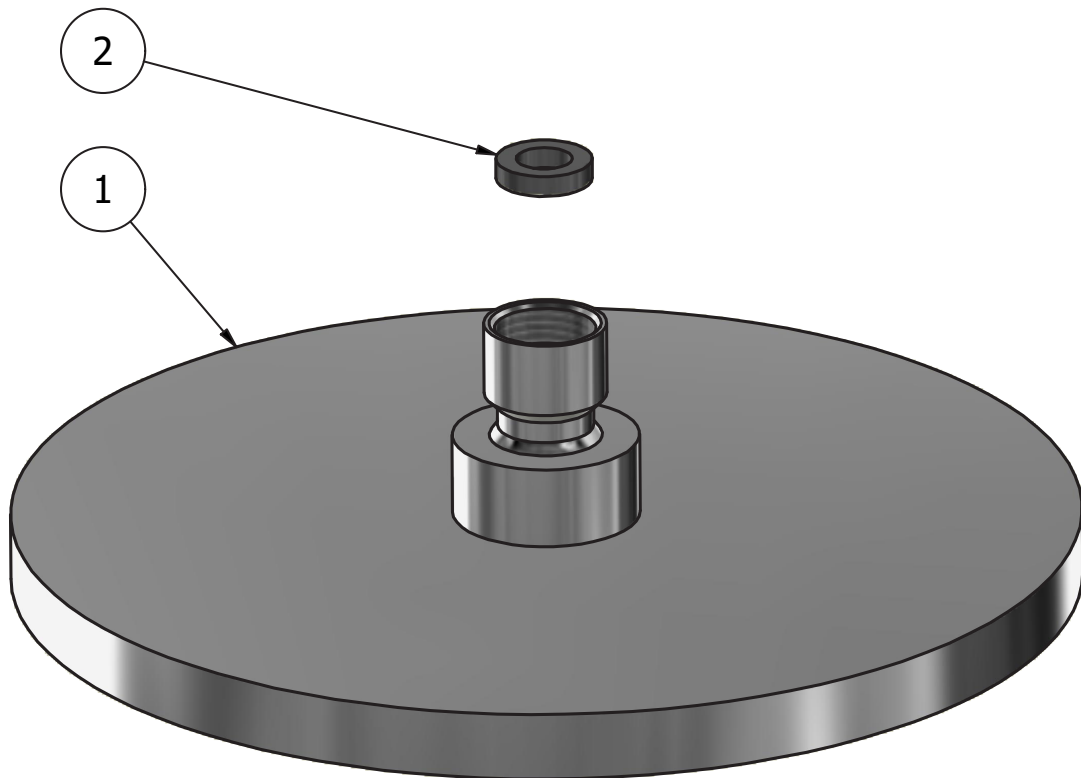

WE ARE **IB**

ELENCO PARTI				
ELE	CODICE	DESCRIZIONE	FIN	QT
1	AQ0013339	Soffione tondo Ø200		1
2	AQ0014583	Guarnizione G1/2" H4	-	1