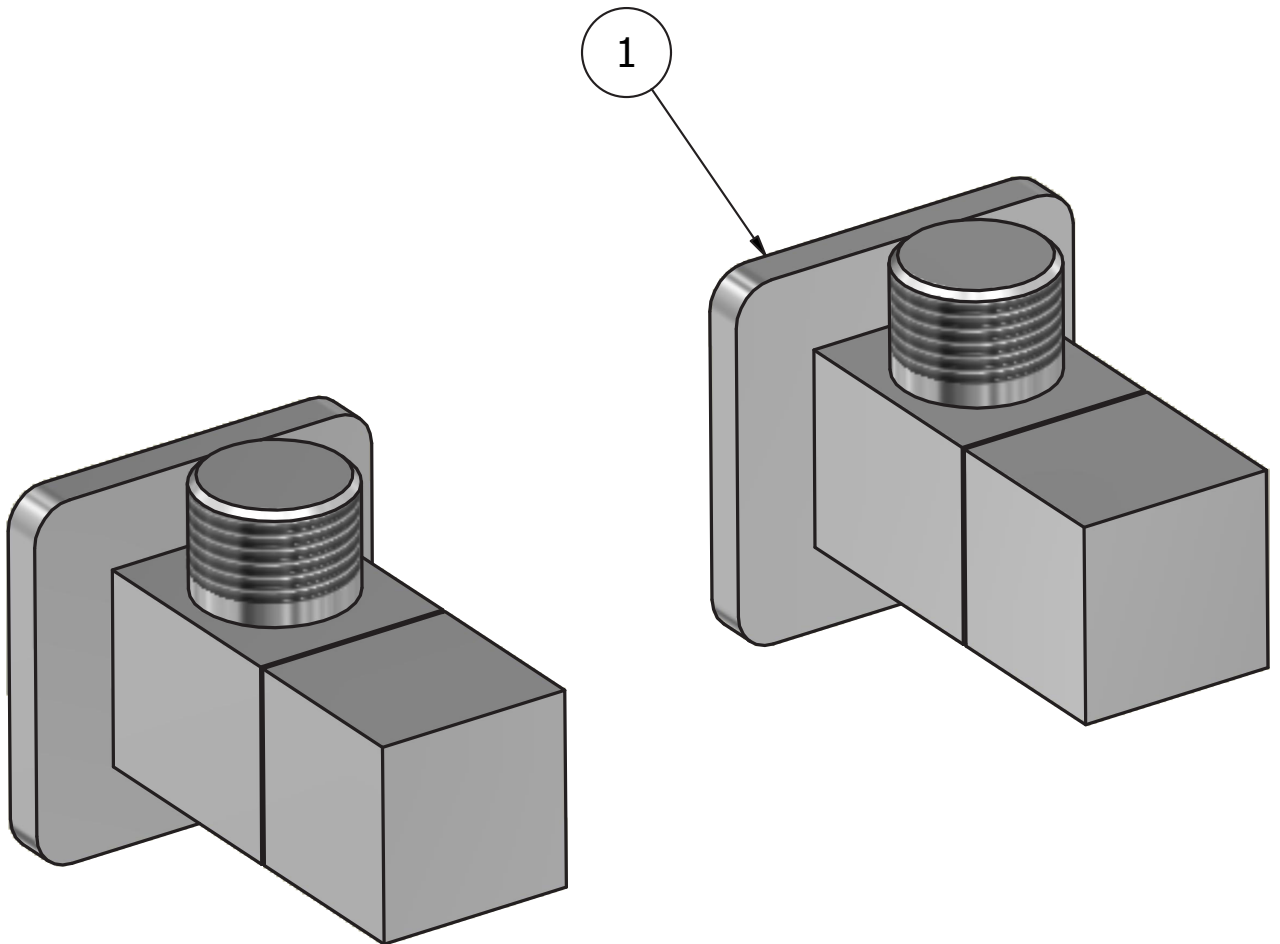

WE ARE **IB**

ELENCO PARTI			
EL	CODICE	DESCRIZIONE	QT
1	AQ0014502	Rubinetto sottolavabo quadro	2