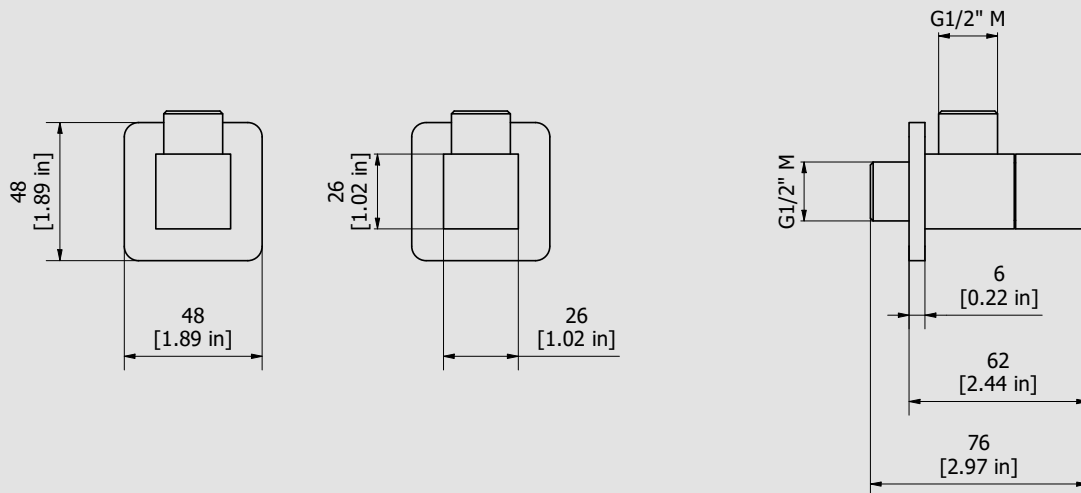

### SH011

Description

Square stop valves (two pieces)

Box Dimensions

280x130x70 mm

Weight

0.4 kg

Finishes

Dimensions

Cartridge

-

Threaded fitting

-

Aerator

-

Flow Rate (+/-10%)