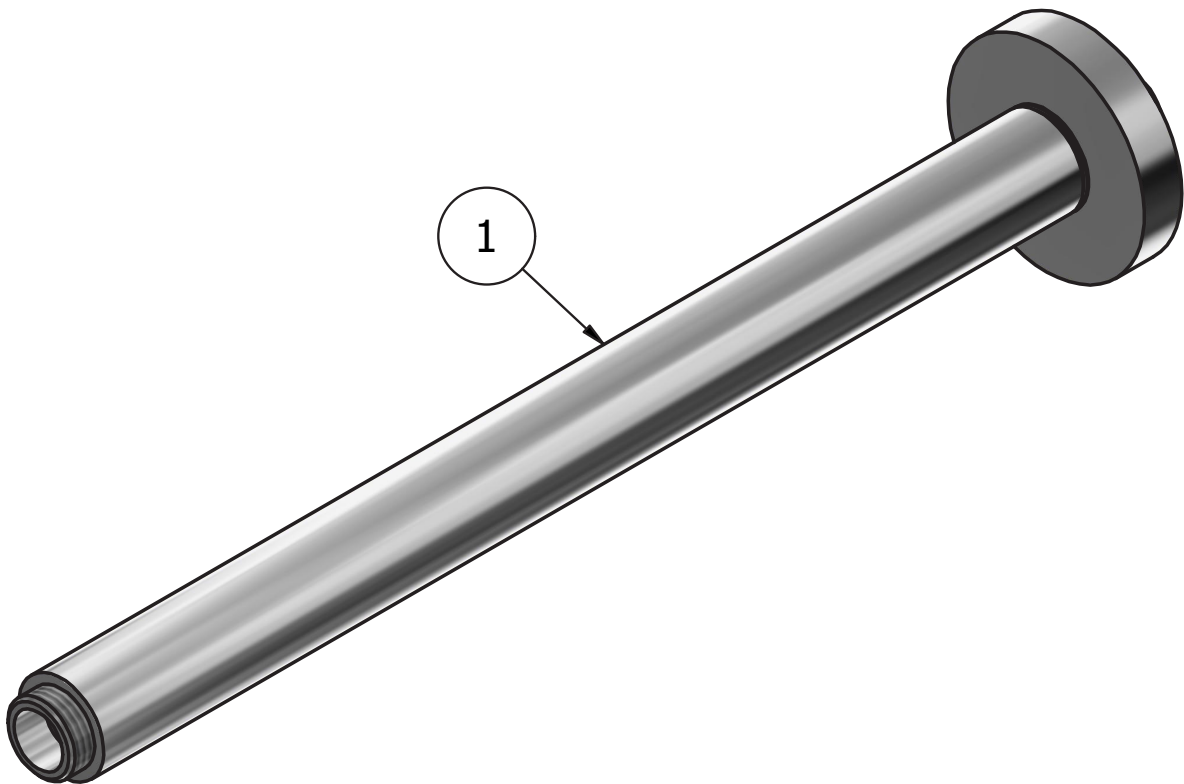

WE ARE **IB**

ELENCO PARTI				
ELEM.	CODICE	DESCRIZIONE	FIN	QTÀ
1	AQ0010712	Braccio Top round	F	1