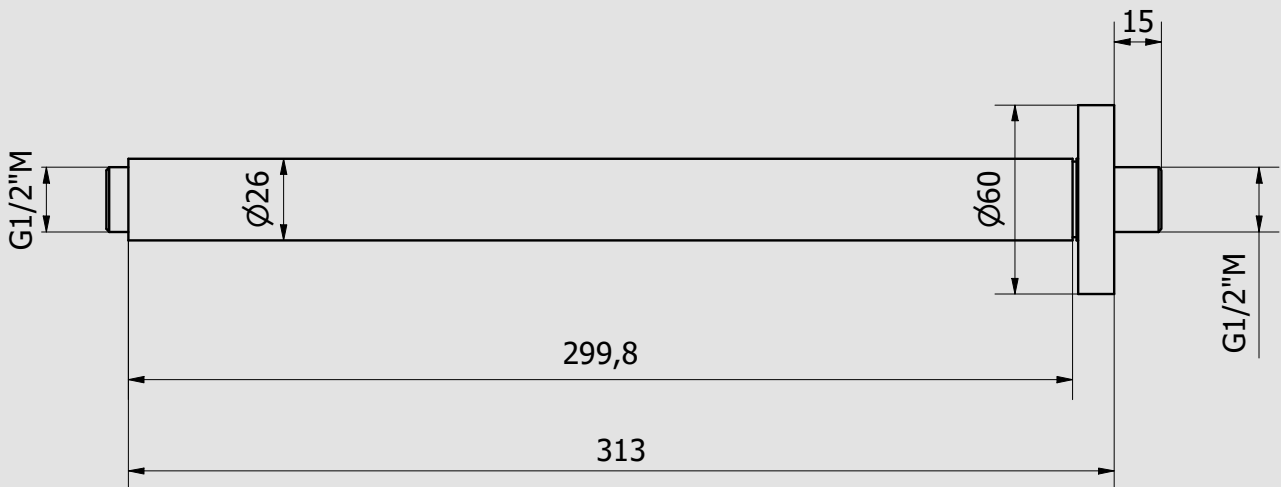

### SH051

Description

Round ceiling shower arm

Box Dimensions

455x107x41 mm

Weight

0.7 kg

Finishes

Dimensions

Cartridge

-

Threaded fitting

G1/2" male

Aerator

-

Flow Rate (+/-10%)