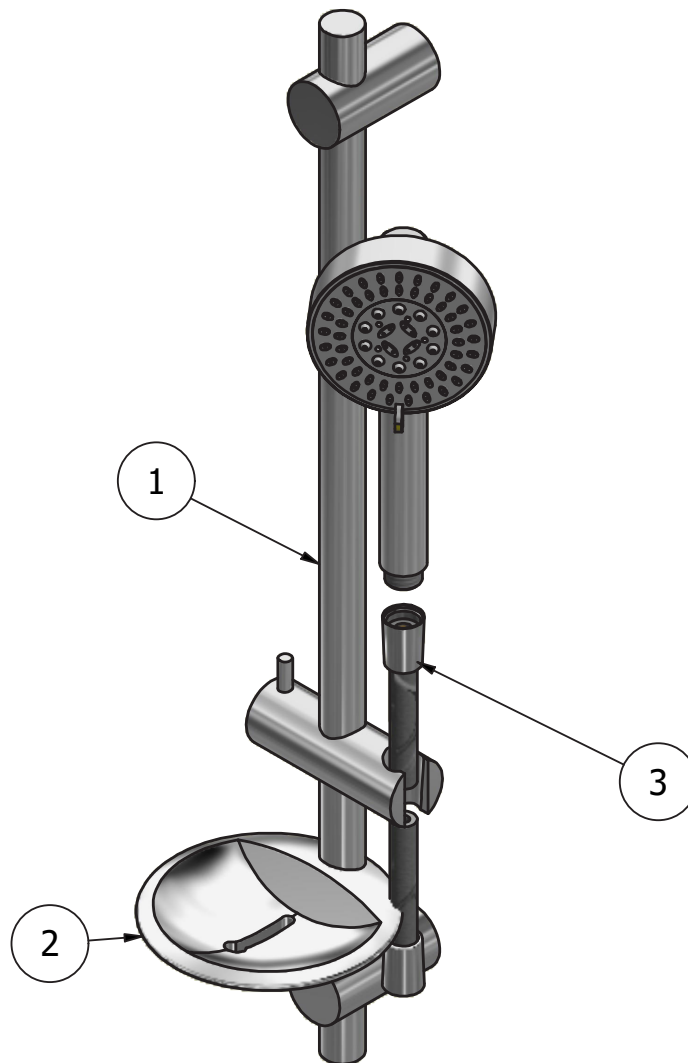

WE ARE **IB**

Parts list				
ITEMS	CODE	DESCRIPTION	FIN	QTÀ
1	AQ0013700	Shower rails	-	1
2	AQ0013755	Soap dispenser	-	1
3	AQ0018056	Flex chromalux snapon G1/2" F L1500 Silver	F	1