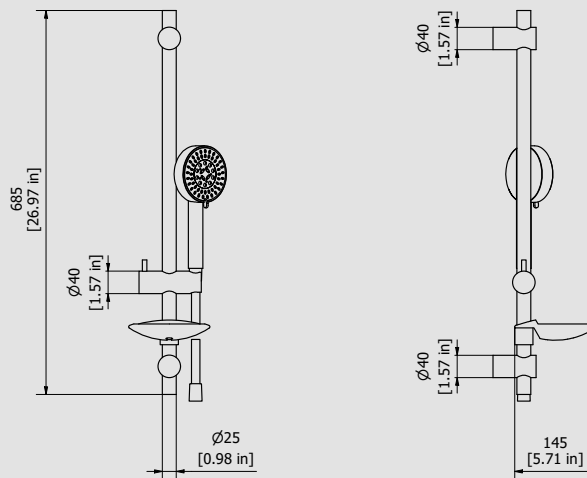

## Shower rail

Article

### SH101

Description

**Multifunction shower rail with soap holder**

Box Dimensions

**810x430x465 mm**

Weight

**1.8 kg**

Finishes

Dimensions

Cartridge

-

Threaded fitting

**G1/2" female**

Aerator

-

Flow Rate (+/-10%)