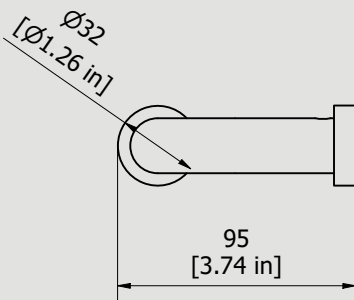

WE ARE IB

Collection

SOLFERINO

Article

S0011

Description

Toilet paper holder

Box Dimensions

410x195x100 mm

Weight

0.3 kg

Finishes

- **CC**
CHROME
- **CF**
BLACK CHROME
- **OO**
GOLD
- **MB**
MODERN BRONZE
- **SS**
BRUSHED NICKEL
- **CS**
BRUSHED BLACK CHROME
- **BO**
MATT WHITE
- **NP**
MATT BLACK
- **IS**
BRUSHED PALE GOLD
- **OS**
BRUSHED GOLD
- **II**
PALE GOLD
- **RR**
ANTIQUE COPPER
- **RS**
ROSE GOLD
- **ON**
NATURAL BRASS
- **SR**
BRUSHED ROSE GOLD
- **PL**
PLATINUM

Dimensions

Cartridge

Hoses

Aerator

Flow Rate (+/-10%)

1 BAR

2 BAR

3 BAR