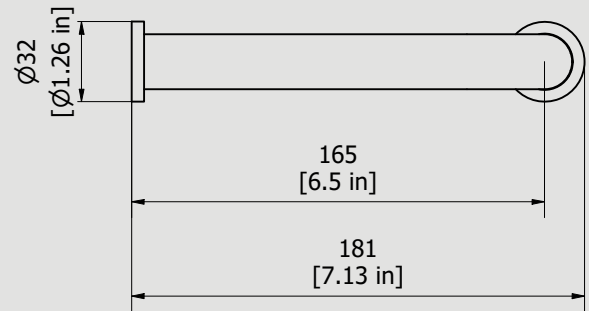

410x195x100 mm

Weight

0.3 kg

Finishes

- **CC**
CHROME
- **CF**
BLACK CHROME
- **OO**
GOLD
- **MB**
MODERN BRONZE
- **SS**
BRUSHED NICKEL
- **CS**
BRUSHED BLACK CHROME
- **BO**
MATT WHITE
- **NP**
MATT BLACK
- **IS**
BRUSHED PALE GOLD
- **OS**
BRUSHED GOLD
- **II**
PALE GOLD
- **RR**
ANTIQUE COPPER
- **RS**
ROSE GOLD
- **ON**
NATURAL BRASS
- **SR**
BRUSHED ROSE GOLD
- **PL**
PLATINUM

Dimensions

Cartridge

Hoses

Aerator

Flow Rate (+/-10%)

1 BAR

2 BAR

3 BAR