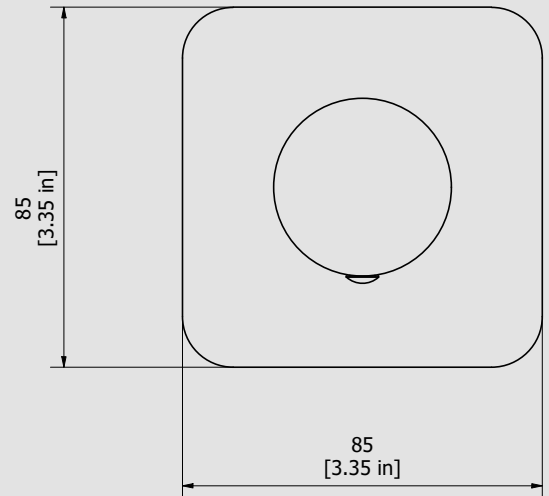

### VN300

Description

**Exposed parts for manual wall mixer**

**Built-in body to be purchased separately INC300**

Box Dimensions

150x190x98 mm

Weight

1.4 kg

Dimensions

Cartridge

**Ø35 ceramic cartridge**

Threaded fitting

-

Aerator

-

Flow Rate (+/-10%)