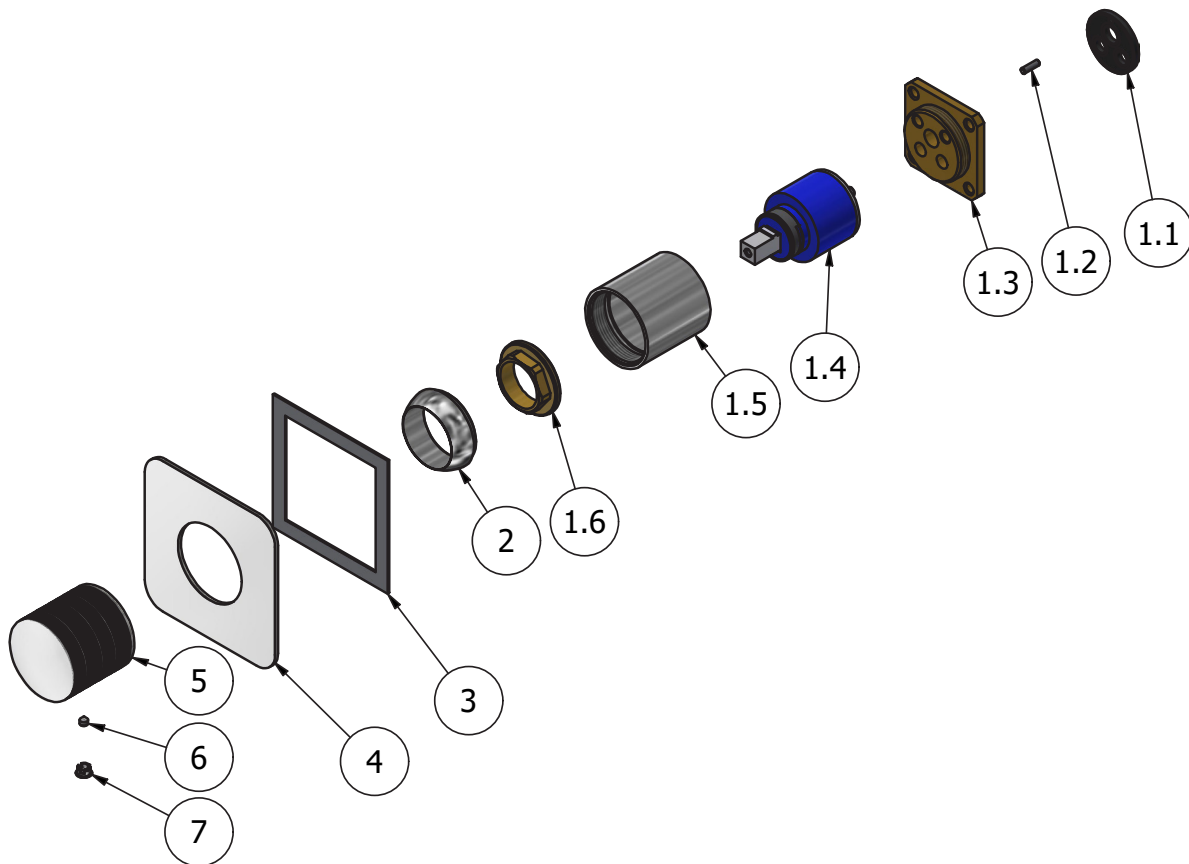

Dimensions

Cartridge

**Ø35 ceramic cartridge**

Threaded fitting

-

Aerator

-

Flow Rate (+/-10%)

1 BAR	2 BAR	3 BAR
11.5 l/m	16.3 l/m	20 l/m

Production

**Main body is a machined from a solid pieces**

Material

**BRASS**  
According to CuZn39Pb3 (CW614N)  
Max Lead content: 2.5%

WE ARE IB

Parts list				
ITEMS	CODE	DESCRIPTION	FIN	QTÀ
1	CPIN206CC-19	Mixer 47x47 x recessed	-	1
1.1	AQ0015684	Gasket Ø31 H3.5 Ø7 Ø7.5	-	1
1.2	AQ0015357	Grubscrew M3x10 flat point	-	1
1.3	AS0013040	Insert 47x47 H11 M37x1.5	G	1
1.4	AQ0004095	Ceramic cartridge Ø35 9x9 (K35A)	-	1
1.5	AC0010445	Recessed ring Ø41 M37x1.5 H40.7	F	1
1.6	AQ0001040	Cartridge ring nut M37x1.5 H9	G	1
2	AQ0003630	Cartridge ring nut cover M37x1.5	F	1
3	AQ0015829	Rubber packing double-sided tape 75x75x8x1	-	1
4	AC0013100-TI	Plate 85X85 x2 300	F	1
5	AC0017941	Handle Ø42 H40 vinile	F	1
6	AQ0001082	Grubscrew M4x4 cone point	-	1
7	AQ0006650	Plug cover Ø7	F	1