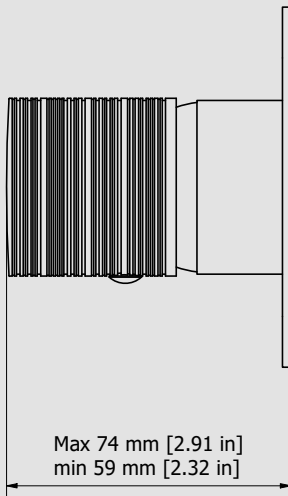

### VN300

Description

**Exposed parts for manual wall mixer**

**Built-in body to be purchased separately INC300**

Box Dimensions

150x190x98 mm

Weight

1.4 kg

Dimensions

Cartridge

**Ø35 ceramic cartridge**

Threaded fitting

-

Aerator

-

Flow Rate (+/-10%)

1 BAR	2 BAR	3 BAR
11.5 l/m	16.3 l/m	20 l/m

Production

**Main body is a machined from a solid pieces**

Material

**BRASS**  
According to CuZn39Pb3 (CW614N)  
Max Lead content: 2.5%

WE ARE IB

Parts list				
ITEMS	CODE	DESCRIPTION	FIN	QTÀ
1	CPIN206CC-19	Mixer 47x47 x recessed	-	1
1.1	AQ0015684	Gasket Ø31 H3.5 Ø7 Ø7.5	-	1
1.2	AQ0015357	Grubscrew M3x10 flat point	-	1
1.3	AS0013040	Insert 47x47 H11 M37x1.5	G	1
1.4	AQ0004095	Ceramic cartridge Ø35 9x9 (K35A)	-	1
1.5	AC0010445	Recessed ring Ø41 M37x1.5 H40.7	F	1
1.6	AQ0001040	Cartridge ring nut M37x1.5 H9	G	1
2	AQ0003630	Cartridge ring nut cover M37x1.5	F	1
3	AQ0015829	Rubber packing double-sided tape 75x75x8x1	-	1
4	AC0013100-TI	Plate 85X85 x2 300	F	1
5	AC0017941	Handle Ø42 H40 vinile	F	1
6	AQ0001082	Grubscrew M4x4 cone point	-	1
7	AQ0006650	Plug cover Ø7	F	1