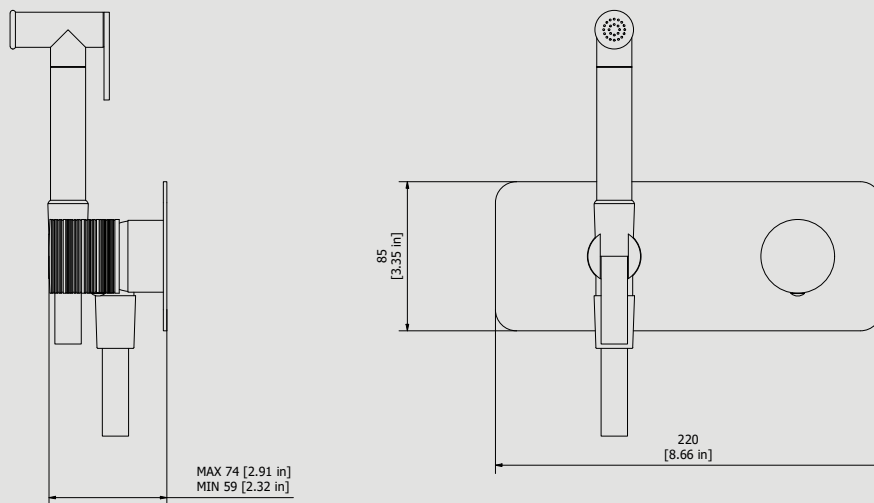

Collection

VINILE

Article

VN706

Description

Wall mounted bidet spray mixer

Built-in body to be purchased separately INC206

Box Dimensions

370 x 270 x 80 mm

Weight

3.1 kg

Finishes

- | | | | | | |
|---------------------------|------------------------------|----------------------------------|------------------------------|-------------------------------|-------------------------------------|
| ● CC
CHROME | ● CF
BLACK CHROME | ● OO
GOLD | ● MB
MODERN BRONZE | ● SS
BRUSHED NICKEL | ● CS
BRUSHED BLACK CHROME |
| ○ BO
MATT WHITE | ● NP
MATT BLACK | ● IS
BRUSHED PALE GOLD | ● OS
BRUSHED GOLD | ● II
PALE GOLD | ○ RR
ANTIQUÉ COPPER |
| ● RS
ROSE GOLD | ○ ON
NATURAL BRASS | ● SR
BRUSHED ROSE GOLD | ○ PL
PLATINUM | | |

Dimensions

Cartridge

Ø35 ceramic cartridge

Threaded fitting

G1/2" female

Aerator

-

Flow Rate (+/-10%)

Parts list				
ITEMS	CODE	DESCRIPTION	FIN	QTÀ
1	AQ0017943	Shut off tonda Ø20	F	1
2	AC0018056	Flex snapon G1/2" F L150cm Silver	F	1
3	AC0013053	Hand shower's support Ø30 L94.8	F	1
4	AQ0004180	OR 9.25x1.78 NBR 70 SH	-	2
5	AS0018164	Bayonet coupling G1/2" M H62.5	G	1
6	AQ0004640	OR 18.77x1.78 NBR 70 SH	-	1
7	AQ0001340	OR 8.73x1.78 NBR 70 SH	-	1
8	AC0013052	Reduction G1/2" M M12x1 M H20.5	F	1
9	AQ0013247	Flow reduction+CV Ø15 4L	-	1
10	AQ0014670	Grubscrew M5x6 cone point	-	1
11	CPIN206CC-19	Mixer 47x47 x recessed	-	1
11.1	AQ0015684	Gasket Ø31 H3.5 Ø7 Ø7.5	-	1
11.2	AQ0015357	Grubscrew M3x10 flat point	-	1
11.3	AS0013040	Insert 47x47 H11 M37x1.5	G	1
11.4	AQ0004095	Ceramic cartridge Ø35 9x9 (K35A)	-	1
11.5	AC0010445	Recessed ring Ø41 M37x1.5 H40.7	F	1
11.6	AQ0001040	Cartridge ring nut M37x1.5 H9	G	1
12	AQ0003630	Cartridge ring nut cover M37x1.5	F	1
13	AC0017941	Handle Ø42 H40 vinile	F	1
14	AQ0001082	Grubscrew M4x4 cone point	-	1
15	AQ0006650	Plug cover Ø7	F	1
16	AQ0014142	Rubber packing double-sided tape 200x75x8x1	-	1
17	AC0013126-TI	Plate 220x85x2	F	1