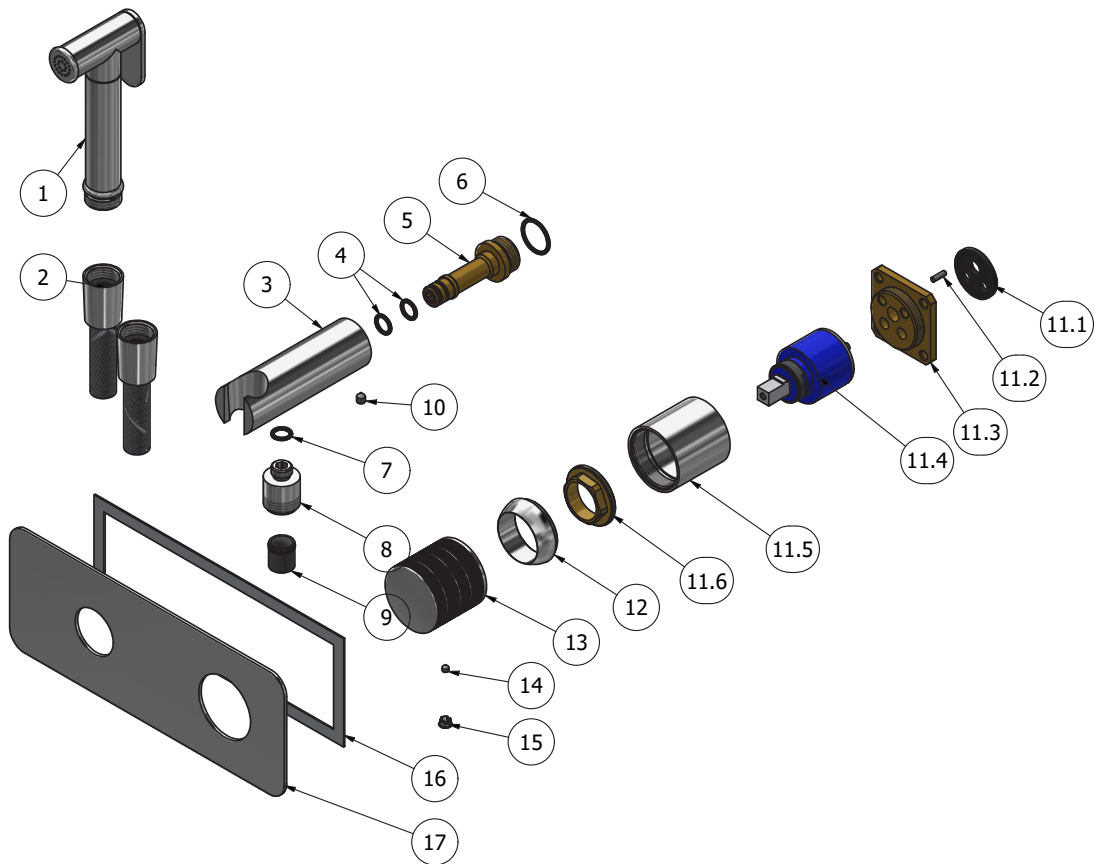

Dimensions

Cartridge

Ø35 ceramic cartridge

Threaded fitting

G1/2" female

Aerator

-

Flow Rate (+/-10%)

**1 BAR
2.3 l/min**

**2 BAR
3.2 l/min**

**3 BAR
4 l/min**

Production

Main body is a single casted pieces

Material

BRASS
According to CuZn35Pb2Al-B (CB752S)
Max Lead content: 1.36%

WE ARE IB

Parts list				
ITEMS	CODE	DESCRIPTION	FIN	QTÀ
1	AQ0017943	Shut off tonda Ø20	F	1
2	AC0018056	Flex snapon G1/2" F L150cm Silver	F	1
3	AC0013053	Hand shower's support Ø30 L94.8	F	1
4	AQ0004180	OR 9.25x1.78 NBR 70 SH	-	2
5	AS0018164	Bayonet coupling G1/2" M H62.5	G	1
6	AQ0004640	OR 18.77x1.78 NBR 70 SH	-	1
7	AQ0001340	OR 8.73x1.78 NBR 70 SH	-	1
8	AC0013052	Reduction G1/2" M M12x1 M H20.5	F	1
9	AQ0013247	Flow reduction+CV Ø15 4L	-	1
10	AQ0014670	Grubscrew M5x6 cone point	-	1
11	CPIN206CC-19	Mixer 47x47 x recessed	-	1
11.1	AQ0015684	Gasket Ø31 H3.5 Ø7 Ø7.5	-	1
11.2	AQ0015357	Grubscrew M3x10 flat point	-	1
11.3	AS0013040	Insert 47x47 H11 M37x1.5	G	1
11.4	AQ0004095	Ceramic cartridge Ø35 9x9 (K35A)	-	1
11.5	AC0010445	Recessed ring Ø41 M37x1.5 H40.7	F	1
11.6	AQ0001040	Cartridge ring nut M37x1.5 H9	G	1
12	AQ0003630	Cartridge ring nut cover M37x1.5	F	1
13	AC0017941	Handle Ø42 H40 vinile	F	1
14	AQ0001082	Grubscrew M4x4 cone point	-	1
15	AQ0006650	Plug cover Ø7	F	1
16	AQ0014142	Rubber packing double-sided tape 200x75x8x1	-	1
17	AC0013126-TI	Plate 220x85x2	F	1