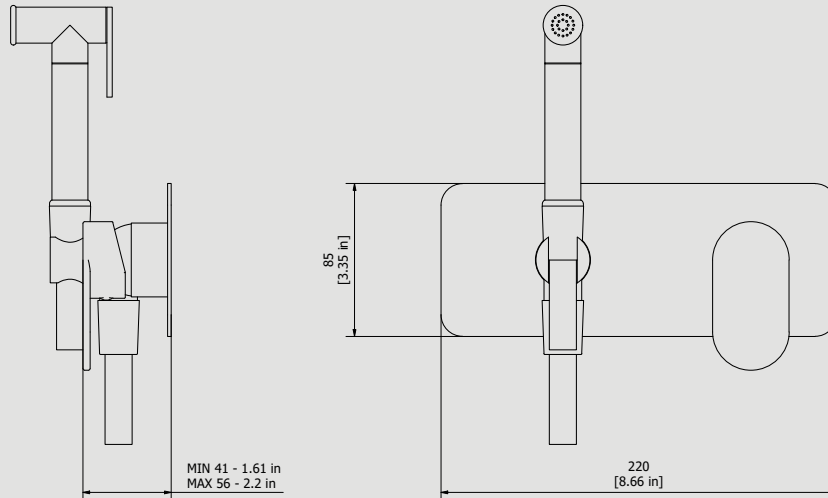

### YP706

Description

**Exposed parts for bidet spray complete with mixer**

Box Dimensions

**370x270x80 mm**

Weight

**3.1 kg**

Finishes

Dimensions

Cartridge

**Ceramic cartridge Ø35**

Hoses

-

Aerator

-

Flow Rate (+/-10%)