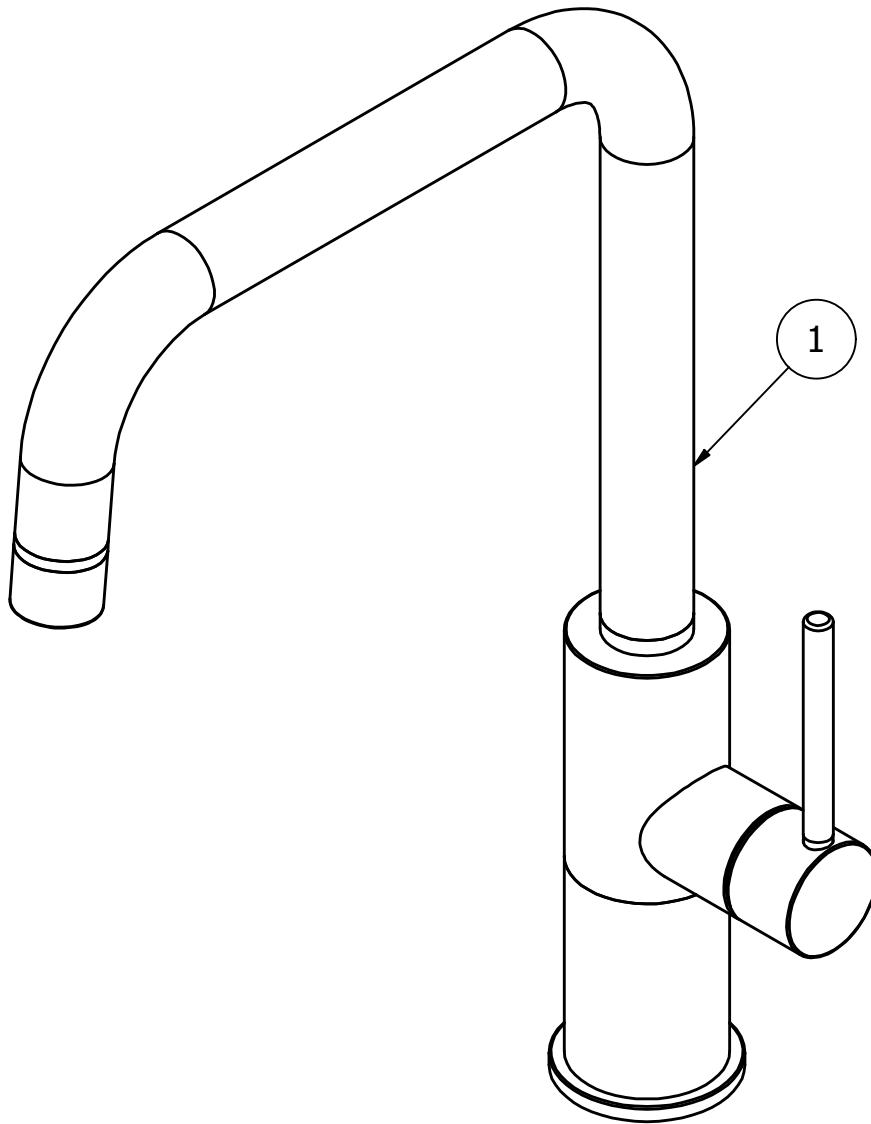

WE ARE **IB**

Parts list			
ITEMS	CODE	DESCRIPTION	QTÀ
1	KAC385CCXN_1	Lateral lever shower sink mixer	1