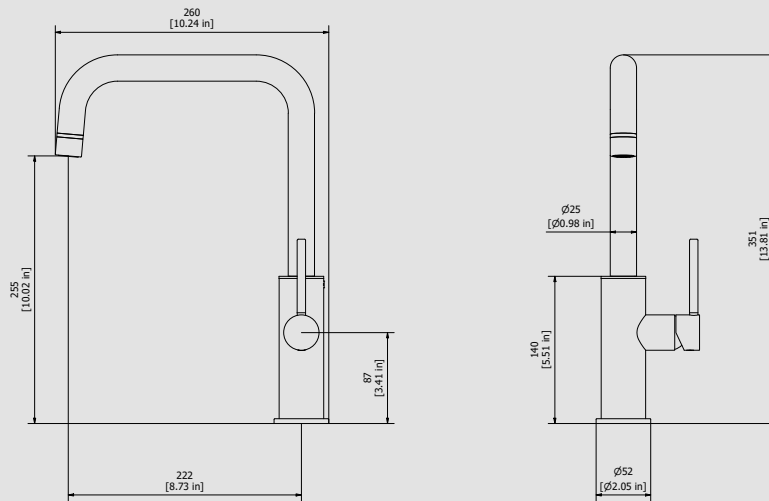

WE ARE IB

Collection

ACCIAIO

Article

AC385

Description

Lateral lever sink mixer.

Box Dimensions

685x345x168 mm

Weight

2.8 kg

Finishes

- CC** CHROME
- PL** PLATINUM
- SS** BRUSHED NICKEL
- ON** NATURAL BRASS
- BO** MATT WHITE
- NP** MATT BLACK
- CF** BLACK CHROME
- CS** BRUSHED BLACK CHROME
- II** PALE GOLD
- IS** BRUSHED PALE GOLD
- RS** ROSE GOLD
- SR** BRUSHED ROSE GOLD
- OO** GOLD
- OS** BRUSHED GOLD
- RR** ANTIQUE COPPER
- BB** ANTIQUE BRONZE

Dimensions

Cartridge

-

Threaded fitting

-

Aerator

Extractible shower

Flow Rate (+/-10%)

1 BAR
6 l/m

2 BAR
7.5 l/m

3 BAR
9.5 l/m

Production

Main body is a single hot stamped pieces

Material

STAINLESS STEEL
AISI 316

IB RUBINETTERIE s.p.a
via dei Pianotti 3/5
25068 Sarezzo (BS) - Italy -