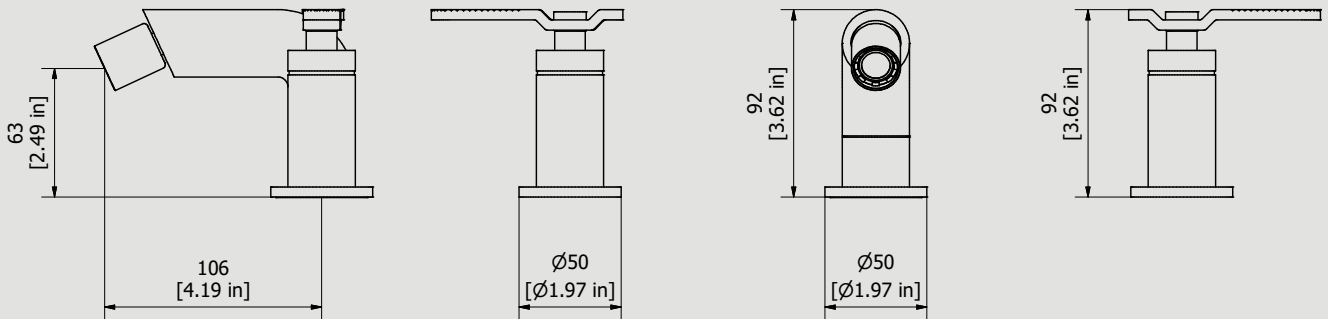

WE ARE IB

Collection

BOLD

Article

B2393

Description

Three holes bidet

Box Dimensions

455 x 310 x 75 mm

Weight

4.4 kg

Finishes

- **CC**
CHROME
- **CF**
BLACK CHROME
- **OO**
GOLD
- **MB**
MODERN BRONZE
- **SS**
BRUSHED NICKEL
- **CS**
BRUSHED BLACK CHROME
- **BO**
MATT WHITE
- **NP**
MATT BLACK
- **IS**
BRUSHED PALE GOLD
- **OS**
BRUSHED GOLD
- **II**
PALE GOLD
- **RR**
ANTIQUÉ COPPER
- **RS**
ROSE GOLD
- **ON**
NATURAL BRASS
- **SR**
BRUSHED ROSE GOLD
- **PL**
PLATINUM

Dimensions

Cartridge

G1/2" ceramic cartridge

Threaded fitting

G1/2" male

Aerator

M24x1

Flow Rate (+/-10%)

1 BAR	2 BAR	3 BAR
3.3 l/min	4.4 l/min	4.5 l/min

Production

Main body is a single casted pieces

Material

BRASS
According to CuZn35Pb2Al-B (CB752S)
Max Lead content: 1.36%

IB RUBINETTERIE s.p.a
via dei Pianotti 3/5
25068 Sarezzo (BS) - Italy -