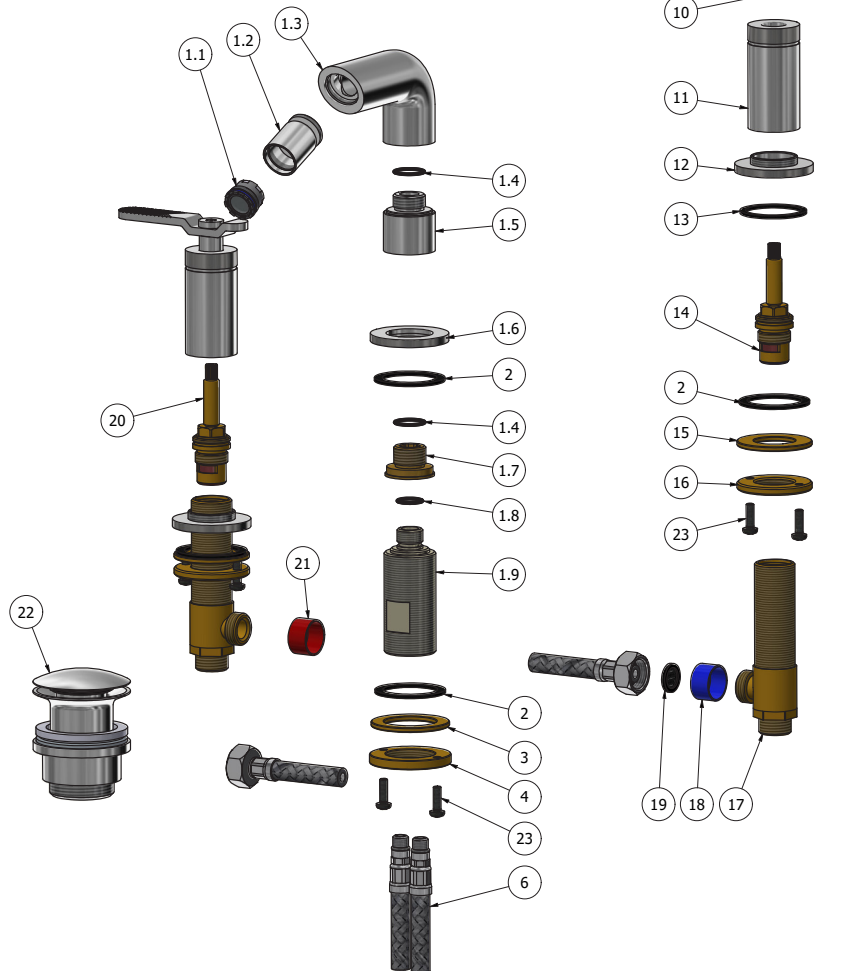

Dimensions

Cartridge

G1/2" ceramic cartridge

Threaded fitting

G1/2" male

Aerator

M24x1

Flow Rate (+/-10%)

T. +39 030 802101
F. +39 030 803097
info@weareib.it

P.IVA 01785230986
capitale sociale
€420.000,00 i.v.

www.weareib.it

WE ARE IB

Parts list			
ELEM.	CODE	DESCRIPTION	QTA
1	CPBD393CC-1	Preassembled bidet spout	1
1.1	AQ0010291	Cachè laminar (42.3330.01)	1
1.2	AQ0010292	Cachè articulated joint JR AG M24 (68.9681.0)	1
1.3	CC0002321	Spout Ø33 H62 L104	1
1.4	AQ0004630	OR 17.16x1.78 NBR 70 SH	2
1.5	AC0012728	Adapter Ø33 H36.5 G1/2"	1
1.6	AC0015168	Base Ø50 H5 knurled	1
1.7	AS0015169	Reduction G1/2" G3/8" H19	1
1.8	AQ0009818	OR 14x1.78 NBR 70 SH	1
1.9	AN0010761	Threaded stem M33x1.5 G3/8" H80	1
2	AQ0008013	Rubber packing 45x35x2	4
3	AS0010659	Brass ring Ø50x35.5x3	1
4	AS0010658	Ring nut with screwed holes Ø52 M33x1.5 H6	1
6	AQ0015762	Terminal M10x1	2
7	AC0015171	Screw Ø16 M4 H16	2
8	AQ0014996	Grubscrew M4x12 flat point	2
9	CC0002284	Handle 18 L94 H30.5 8x20	2
10	AQ0004180	OR 9.25x1.78 NBR 70 SH	2
11	AC0016763	Bell Ø33 M301 26x19 H67 knurled	2
12	AC0015167	Base Ø50 M30x1 H10 knurled	2
13	AQ0008012	Plane seal Ø42.5x35.5x2	2
14	AQ0010528	Ceramic headwork 90° DX H38.5 8x20	1
15	AS0010697	Washer Ø48 x Ø26.5 x3	2
16	AS0010698	Ring nut W26x19	2
17	AS0002250	Washbasin upright W26x19	2
18	AQ0015329	Blue plug G1/2"	1
19	AQ0010360	Rubber packing 1/2" H2 with filter	2
20	AQ0010529	Ceramic headwork 90° SX H38.5 8x20	1
21	AQ0015328	Red plug G1/2"	1
22	AQ0009837	Simple rapid waste 1"1/4	1
23	AQ0010358	Inox screw M5x16 ISO 7045	6