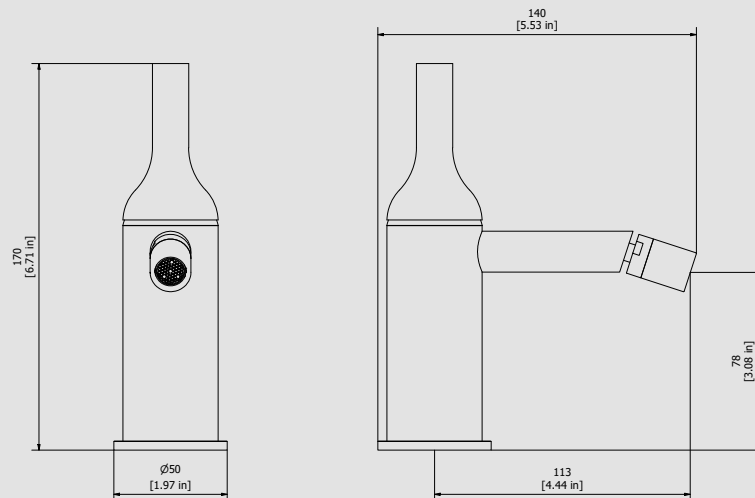

WE ARE IB

Collection

BATLO'

Article

BI220

Description

Monohole bidet mixer complete with drain.

Box Dimensions

340x180x70 mm

Weight

1.7 kg

Finishes

- CC** CHROME
- PL** PLATINUM
- SS** BRUSHED NICKEL
- ON** NATURAL BRASS
- BO** MATT WHITE
- NP** MATT BLACK
- CF** BLACK CHROME
- CS** BRUSHED BLACK CHROME
- II** PALE GOLD
- IS** BRUSHED PALE GOLD
- RS** ROSE GOLD
- SR** BRUSHED ROSE GOLD
- OO** GOLD
- OS** BRUSHED GOLD
- RR** ANTIQUE COPPER
- BB** ANTIQUE BRONZE
- MB** MODERN BRONZE

Dimensions

Cartridge

Ø25 ceramic cartridge

Threaded fitting

Flex inox M8x1 G3/8" L450

Aerator

M16.5x1

Flow Rate (+/-10%)