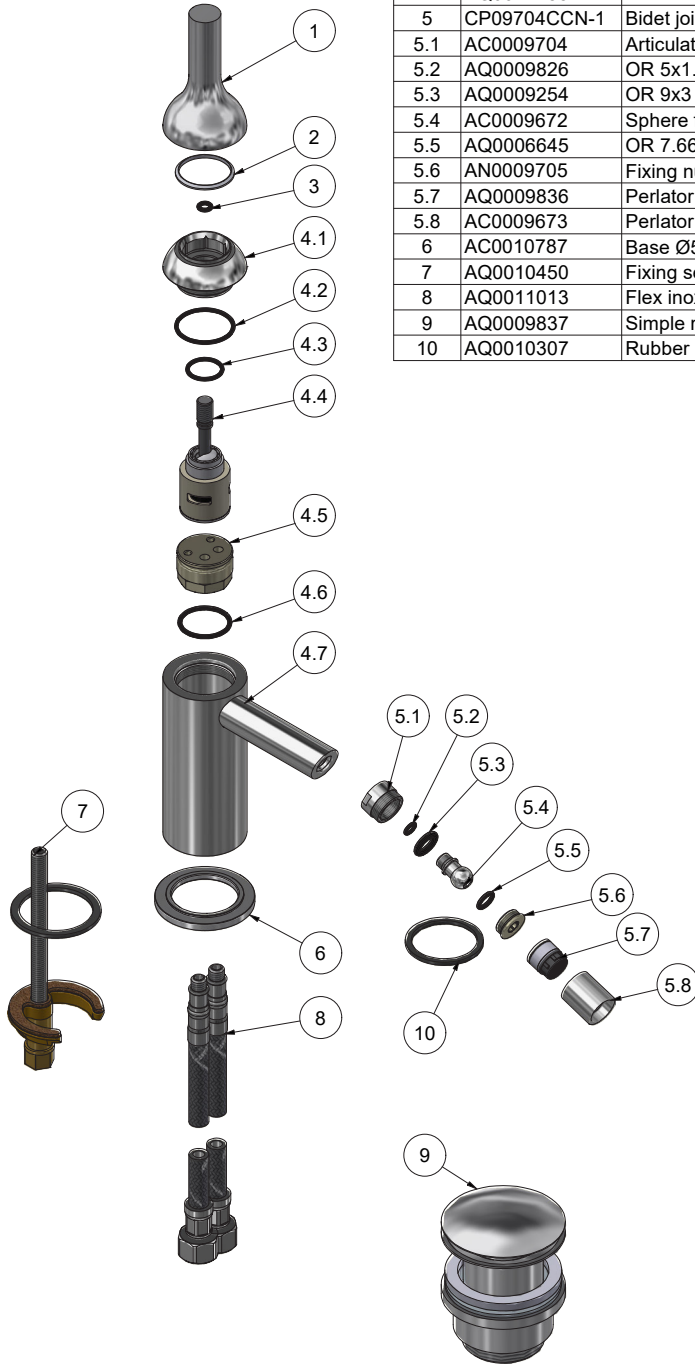

WE ARE IB

Collection

BATLO'

Article

BI220

Description

Monohole bidet mixer complete with drain.

Box Dimensions

Dimensions

Cartridge

Ø25 ceramic cartridge

Threaded fitting

Flex inox M8x1 G3/8" L450

Aerator

M16.5x1

Flow Rate (+/-10%)

T. +39 030 802101
F. +39 030 803097
info@weareib.it

P.IVA 01785230986
capitale sociale
€420.000,00 i.v.

www.weareib.it

WE ARE IB

Parts list				
ITEMS	CODE	DESCRIPTION	FIN	QTÀ
1	AQ0010957	Lever Ø42 Ø16 H70 M8	F	1
2	AQ0010962	Antifriction ring Ø29.5 Ø26.2 H1.9	-	1
3	AQ0001410	OR 4.2x1.9 NBR 70 SH	-	1
4	CPBI220CC-22	Preassembled bidet	F	1
4.1	AC0010782	Cartridge fixing nut M30x1 H21.45 Ø42	F	1
4.2	AQ0010564	OR 26.7x1.78 NBR 70 SH	-	1
4.3	AQ0004600	OR 15.6x1.78 NBR 70 SH	-	1
4.4	AQ0010963	Ceramic cartridge Ø25 open	-	1
4.5	AN0010810	Connection piece Ø27X18	N	1
4.6	AQ0010972	OR 23x2 NBR 70 SH	-	1
4.7	AQ0017788	Bidet body Ø42 H95 L86	F	1
5	CP09704CCN-1	Bidet joint M8 Ø18	-	1
5.1	AC0009704	Articulated joint for bidet M17x1 M14x1 H12	F	1
5.2	AQ0009826	OR 5x1.5 NBR 70 SH	-	1
5.3	AQ0009254	OR 9x3 NBR 70 SH	-	1
5.4	AC0009672	Sphere for bidet articulated joint Ø11 M8 H19.5	F	1
5.5	AQ0006645	OR 7.66x1.78 NBR 70 SH	-	1
5.6	AN0009705	Fixing nut for bidet articulated joint Ø15.6 M14x1 H5.7	N	1
5.7	AQ0009836	Perlator honeycomb with rubber (44.3030.0)	-	1
5.8	AC0009673	Perlator retainer Ø18 M17x1 H20	F	1
6	AC0010787	Base Ø5 H5	F	1
7	AQ0010450	Fixing set	-	1
8	AQ0011013	Flex inox M8x1 G3/8" L450	-	2
9	AQ0009837	Simple rapid waste 1" 1/4	F	1
10	AQ0010307	Rubber packing Ø39 Ø33 H2	-	1