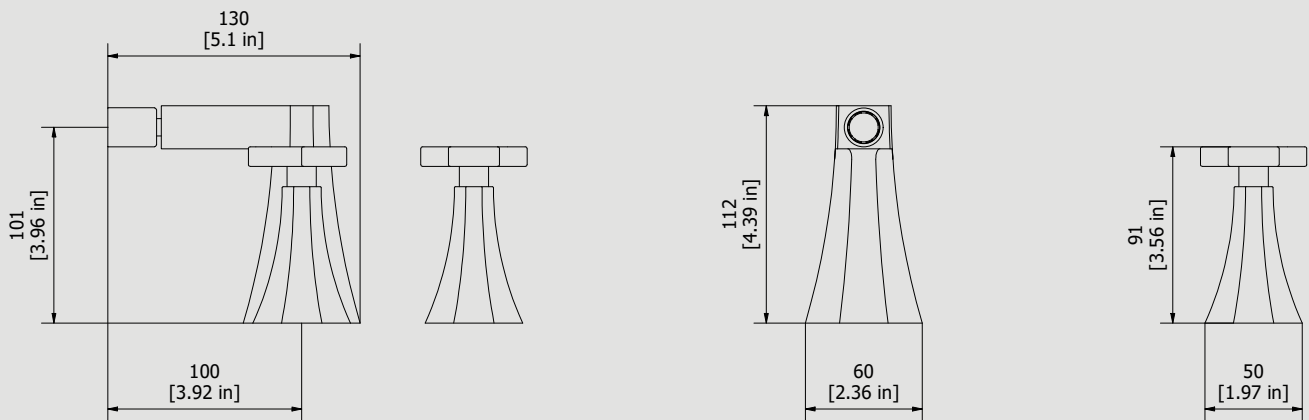

### BT393

Description

Three holes bidet

Box Dimensions

370x270x80 mm

Weight

4.6 kg

Finishes

Dimensions

Ceramic headwork

**G1/2" ceramic headwork**

Threaded fitting

**G1/2" male**

Aerator

**M16.5x1**

Flow Rate (+/-10%)