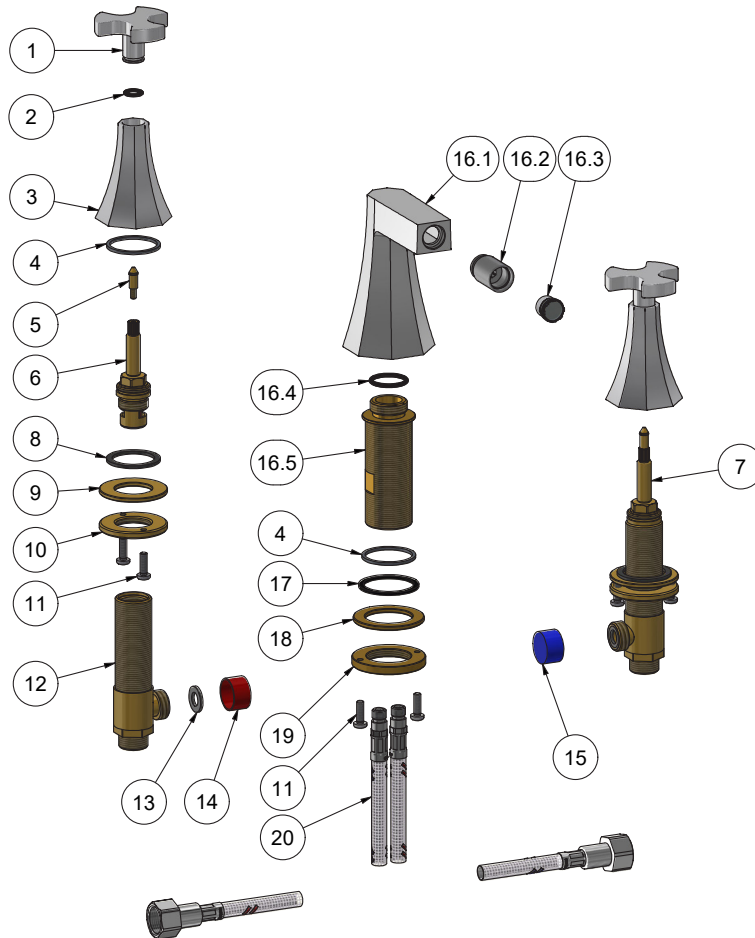

P.IVA 01785230986  
capitale sociale  
€420.000,00 i.v.

www.weareib.it

WE ARE IB

| Elenco parti |             |  |     |
|--------------|-------------|--|-----|
| ELEM.        | CODICE      | NUMERO DI MAGAZZINO                            | QTÀ |
| 1            | CC0002161   | Lever  | 2   |
| 2            | AQ0010153   | OR 10x2 NBR 70 SH                              | 2   |
| 3            | CC0002162   | Octagonal bell H70                             | 2   |
| 4            | AQ0010274   | Rubber packing Ø38x33.5x2                      | 3   |
| 5            | AQ0010617   | Click connection for headworks                 | 2   |
| 6            | AQ0010528   | Ceramic headwork 90° DX H38.5 8x20             | 1   |
| 7            | AQ0010529   | Ceramic headwork 90° SX H38.5 8x20             | 1   |
| 8            | AQ0009716   | Rubber packing 38x30x2                         | 2   |
| 9            | AS0010697   | Washer Ø48 x Ø26.5 x3                          | 2   |
| 10           | AS0010698   | Ring nut W26x19                                | 2   |
| 11           | AQ0010358   | Screw M5x16                                    | 6   |
| 12           | AS0002250   | Washbasin upright W26x19                       | 2   |
| 13           | AQ0003080   | Rubber G1/2"                                   | 2   |
| 17           | AQ0008012   | Plane seal Ø42.5x35.5x2                        | 1   |
| 18           | AS0010659   | Brass ring Ø50x35.5x3                          | 1   |
| 19           | AS0010658   | Ring nut with screwed holes Ø52 M33x1.5 H6     | 1   |
| 20           | AQ0010273   | Flex M10x1 G1/2" F L400                        | 2   |
| 16           | CP1904CC-15 | Kit bidet body                                 | 1   |
| 16.1         | CC0001904   | Bidet body                                     | 1   |
| 16.2         | AQ0010530   | Articulated joint M18x1 (06.8963.1)            | 1   |
| 16.3         | AQ0014147   | Perlator PCA cachè laminar 1 GPM (44.3358.010) | 1   |
| 16.5         | AS0010660   | Stem M33x1.5 H91                               | 1   |
| 16.4         | AQ0008088   | OR 22.23x2.62 NBR 70 SH                        | 1   |
| 14           | AQ0015328   | Red plug G1/2"                                 | 1   |
| 15           | AQ0015329   | Blue plug G1/2"                                | 1   |