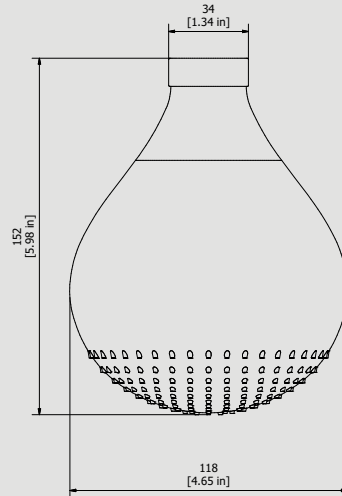

IB RUBINETTI

Collection

DROP

Article

DR004

Description

Showerhead orange

Box Dimensions

120 x 120 x 165 mm

Weight

0.5 kg

Finishes

- CC**
CHROME
- CF**
BLACK CHROME
- BG**
GLOSSY WHITE
- NG**
GLOSSY BLACK
- SS**
BRUSHED NICKEL
- CS**
BRUSHED BLACK CHROME
- BO**
MATT WHITE
- NP**
MATT BLACK
- OO**
GOLD
- BB**
ANTIQUY BRONZE
- II**
PALE GOLD
- RR**
ANTIQUY COPPER
- ORS**
ROSE GOLD
- ON**
NATURAL BRASS
- IS**
BRUSHED PALE GOLD
- OS**
BRUSHED GOLD
- SR**
BRUSHED ROSE GOLD
- PL**
PLATINUM

Dimensions

Cartridge

Threaded fitting

Threaded fitting G1/2" F

Aerator

Flow Rate (+/-10%)

1 BAR
10.4 l/min

2 BAR
10.4 l/min

3 BAR
10.4 l/min

Production

Main body is a single casted pieces

Material

SILICONE

Parts list			
ELEM	CODE	DESCRIPTION	QT
1	AC0010926	Ring cover M28x1 H12	1
2	AQ0010360	Rubber packing 1/2" H2 with filter	1
3	AQ0009678	Elastic ring AISI 302	1
4	AQ0011037	Flow reduction valve Ø15 12LT (31.2092.1)	1
5	CP11039	Preassembled drop orange	1
5.1	AAR010927	Upper attack orange	1
5.2	AS0010928	Insert Ø60 G1/2" H41	1
5.3	AQ0011039	Drop Ø120 Ø30 orange	1