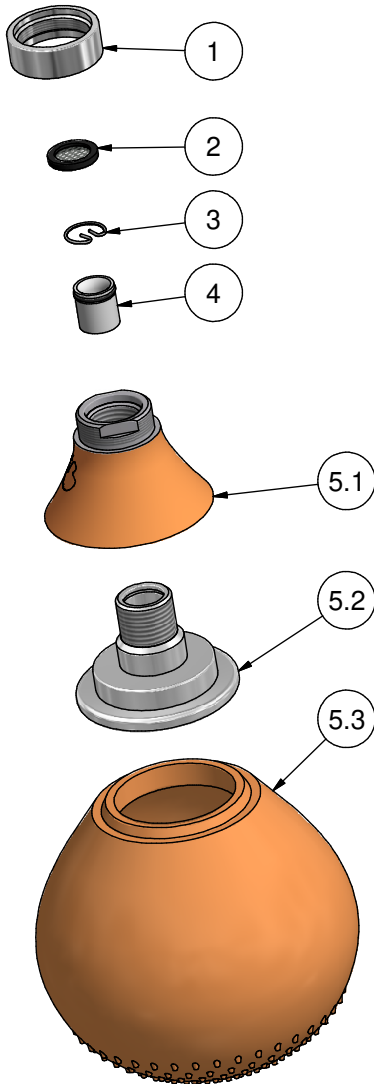

IB RUBINETTI

Collection

DROP

Article

DR004

Description

Showerhead orange

Box Dimensions

120 x 120 x 165 mm

Weight

0.5 kg

Finishes

- CC**
CHROME
- CF**
BLACK CHROME
- BG**
GLOSSY WHITE
- NG**
GLOSSY BLACK
- SS**
BRUSHED NICKEL
- CS**
BRUSHED BLACK CHROME
- BO**
MATT WHITE
- NP**
MATT BLACK
- OO**
GOLD
- BB**
ANTIQUY BRONZE
- II**
PALE GOLD
- RR**
ANTIQUY COPPER
- ORS**
ROSE GOLD
- ON**
NATURAL BRASS
- IS**
BRUSHED PALE GOLD
- OS**
BRUSHED GOLD
- SR**
BRUSHED ROSE GOLD
- PL**
PLATINUM

Dimensions

Cartridge

Threaded fitting

Threaded fitting G1/2" F

Aerator

Flow Rate (+/-10%)

1 BAR
10.4 l/min

2 BAR
10.4 l/min

3 BAR
10.4 l/min

Production

Main body is a single casted pieces

Material

SILICONE

Parts list			
ELEM	CODE	DESCRIPTION	QT
1	AC0010926	Ring cover M28x1 H12	1
2	AQ0010360	Rubber packing 1/2" H2 with filter	1
3	AQ0009678	Elastic ring AISI 302	1
4	AQ0011037	Flow reduction valve Ø15 12LT (31.2092.1)	1
5	CP11039	Preassembled drop orange	1
5.1	AAR010927	Upper attack orange	1
5.2	AS0010928	Insert Ø60 G1/2" H41	1
5.3	AQ0011039	Drop Ø120 Ø30 orange	1