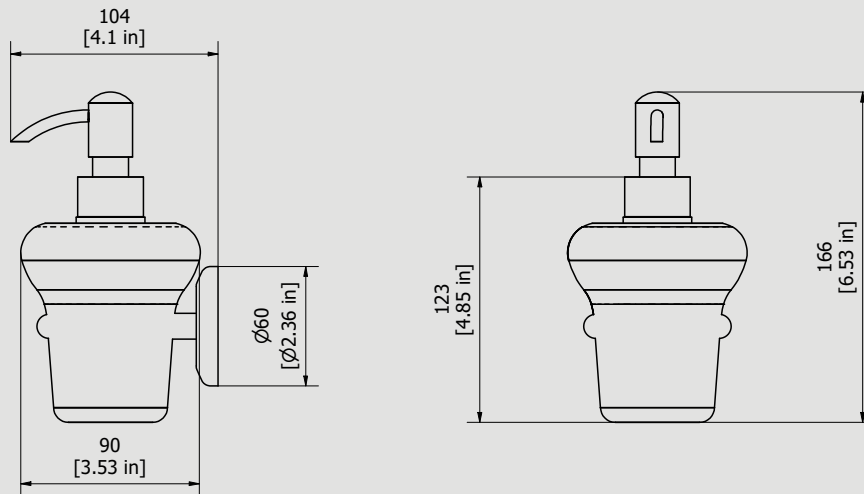

WE ARE IB

Collection

Hermes

Article

HR016

Description

Soap dispenser

Box Dimensions

140x120x100 mm

Weight

0.6 kg

Finishes

- **CC** CHROME
- **CF** BLACK CHROME
- **OO** GOLD
- **BB** ANTIQUE BRONZE
- **SS** BRUSHED NICKEL
- **CS** BRUSHED BLACK CHROME
- **BO** MATT WHITE
- **NP** MATT BLACK
- **IS** BRUSHED PALE GOLD
- **OS** BRUSHED GOLD
- **II** PALE GOLD
- **RR** ANTIQUE COPPER
- **RS** ROSE GOLD
- **ON** NATURAL BRASS
- **SR** BRUSHED ROSE GOLD
- **PL** PLATINUM

Dimensions

Cartridge

Hoses

Aerator

Flow Rate (+/-10%)

1 BAR

2 BAR

3 BAR