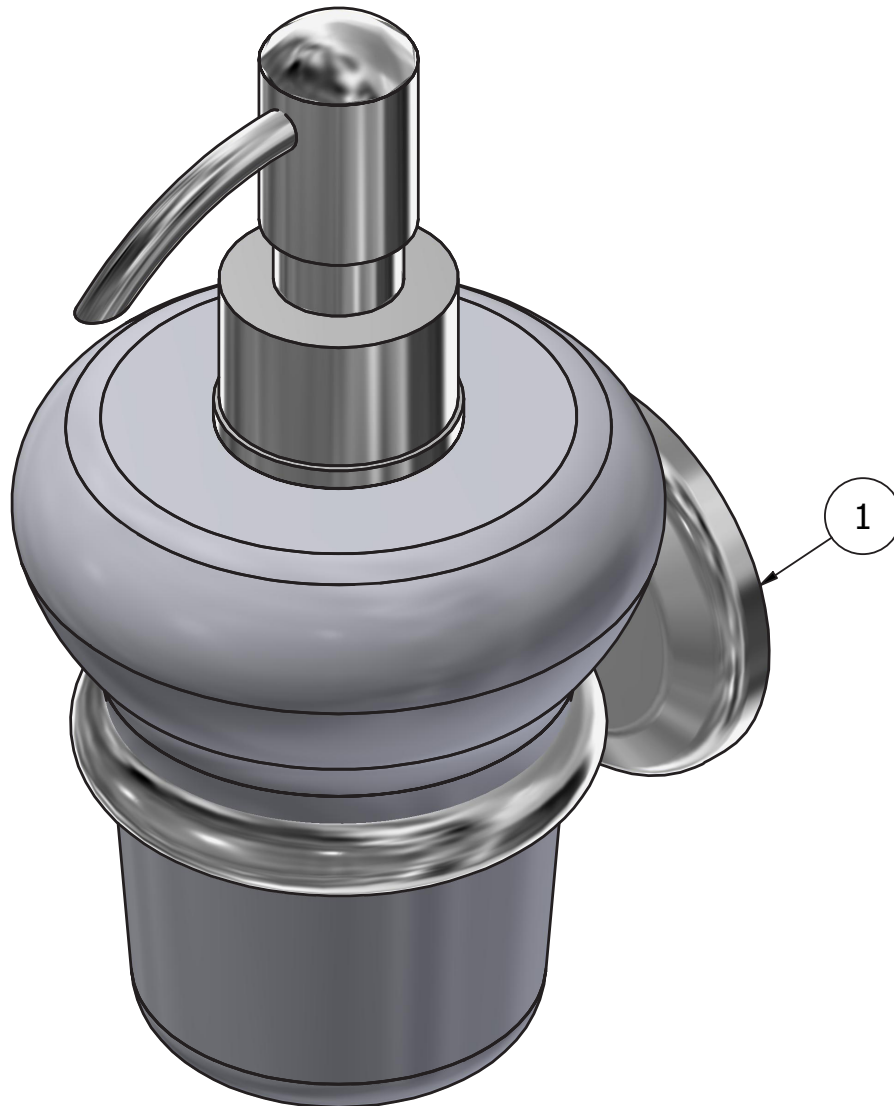

WE ARE **IB**

Parts list				
ITEMS	CODE	DESCRIPTION	FIN	QTÀ
1	AQ0018110	Soap dispenser	F	1