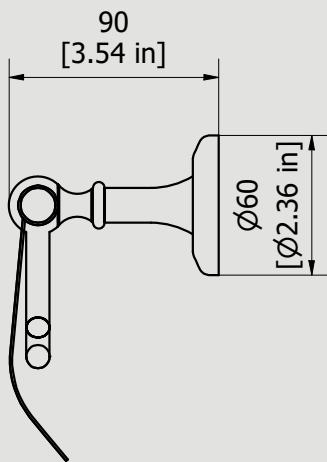

WE ARE IB

Collection

Hermes

Article

HR020

Description

Toilet paper holder with cover

Box Dimensions

140x120x100 mm

Weight

0.6 kg

Finishes

- **CC**
CHROME
- **CF**
BLACK CHROME
- **OO**
GOLD
- **BB**
ANTIQUE BRONZE
- **SS**
BRUSHED NICKEL
- **CS**
BRUSHED BLACK CHROME
- **BO**
MATT WHITE
- **NP**
MATT BLACK
- **IS**
BRUSHED PALE GOLD
- **OS**
BRUSHED GOLD
- **II**
PALE GOLD
- **RR**
ANTIQUE COPPER
- **RS**
ROSE GOLD
- **ON**
NATURAL BRASS
- **SR**
BRUSHED ROSE GOLD
- **PL**
PLATINUM

Dimensions

Cartridge

Hoses

Aerator

Flow Rate (+/-10%)

1 BAR

2 BAR

3 BAR

Production

Main body is a machined from a solid pieces

Material

BRASS
According to CuZn39Pb3 (CW614N)
Max Lead content: 2.5%

IB RUBINETTERIE s.p.a
via dei Pianotti 3/5
25068 Sarezzo (BS) - Italy -

T. +39 030 802101
F. +39 030 803097
info@weareib.it