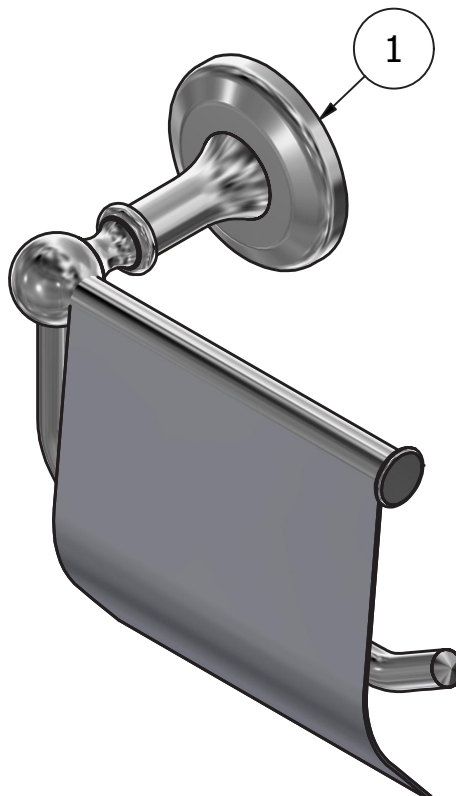

WE ARE **IB**

Parts list				
ITEMS	CODE	DESCRIPTION	FIN	QTÀ
1	AQ0018121	Roll holder	F	1