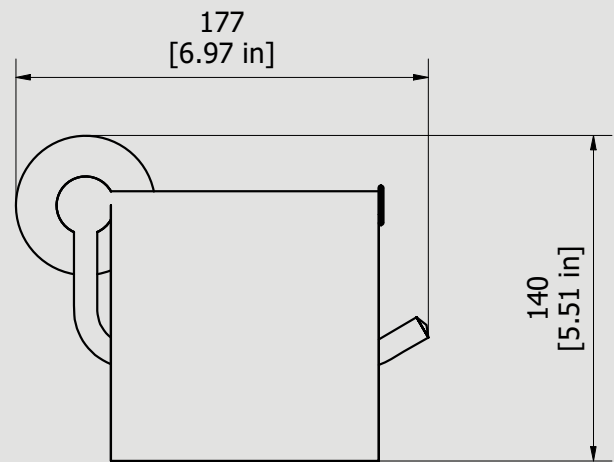

140x120x100 mm

Weight

0.6 kg

Finishes

- **CC**
CHROME
- **CF**
BLACK CHROME
- **OO**
GOLD
- **BB**
ANTIQUE BRONZE
- **SS**
BRUSHED NICKEL
- **CS**
BRUSHED BLACK CHROME
- **BO**
MATT WHITE
- **NP**
MATT BLACK
- **IS**
BRUSHED PALE GOLD
- **OS**
BRUSHED GOLD
- **II**
PALE GOLD
- **RR**
ANTIQUE COPPER
- **RS**
ROSE GOLD
- **ON**
NATURAL BRASS
- **SR**
BRUSHED ROSE GOLD
- **PL**
PLATINUM

Dimensions

Cartridge

Hoses

Aerator

Flow Rate (+/-10%)

1 BAR

2 BAR

3 BAR