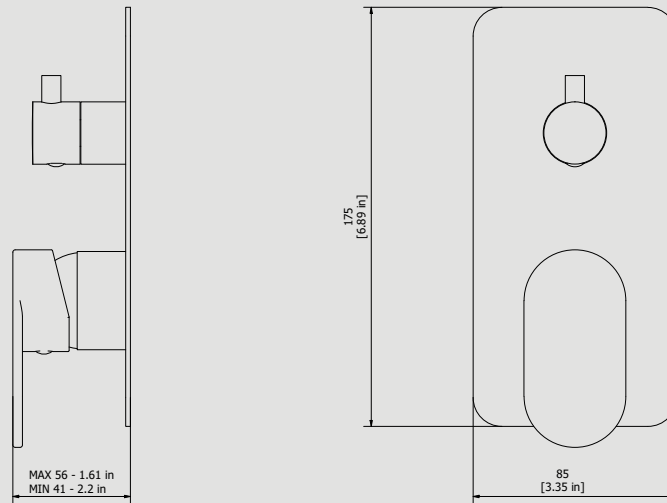

### LM312

Description

**Exposed parts for manual wall mixer 3 three ways**

**Built-in body to be purchased separately INC312**

Box Dimensions

**150x190x98 mm**

Weight

**1.8 kg**

Dimensions

Cartridge

**Ø35 ceramic cartridge**

Threaded fitting

Aerator

Flow Rate (+/-10%)

**1 BAR**  
**8.3 l/min**

**2 BAR**  
**11.7 l/min**