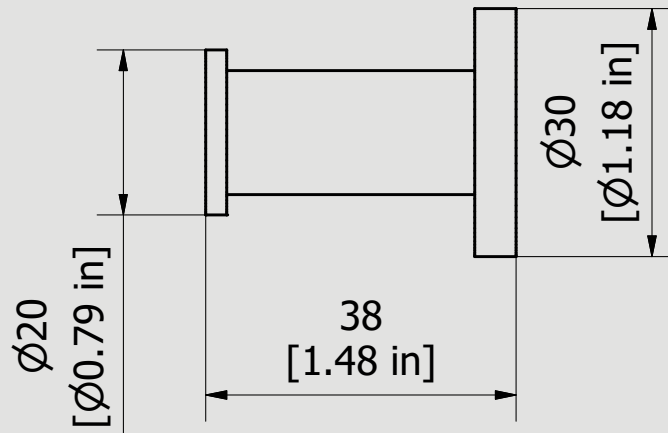

60 x 60 x 60 mm

Weight

Finishes

- **CC** CHROME
- **CF** BLACK CHROME
- **OO** GOLD
- **MB** MODERN BRONZE
- **SS** BRUSHED NICKEL
- **CS** BRUSHED BLACK CHROME
- **BO** MATT WHITE
- **NP** MATT BLACK
- **IS** BRUSHED PALE GOLD
- **OS** BRUSHED GOLD
- **II** PALE GOLD
- **RR** ANTIQUE COPPER
- **RS** ROSE GOLD
- **ON** NATURAL BRASS
- **SR** BRUSHED ROSE GOLD
- **PL** PLATINUM

Dimensions

Cartridge

Hoses

Aerator

Flow Rate (+/-10%)

1 BAR

2 BAR

3 BAR