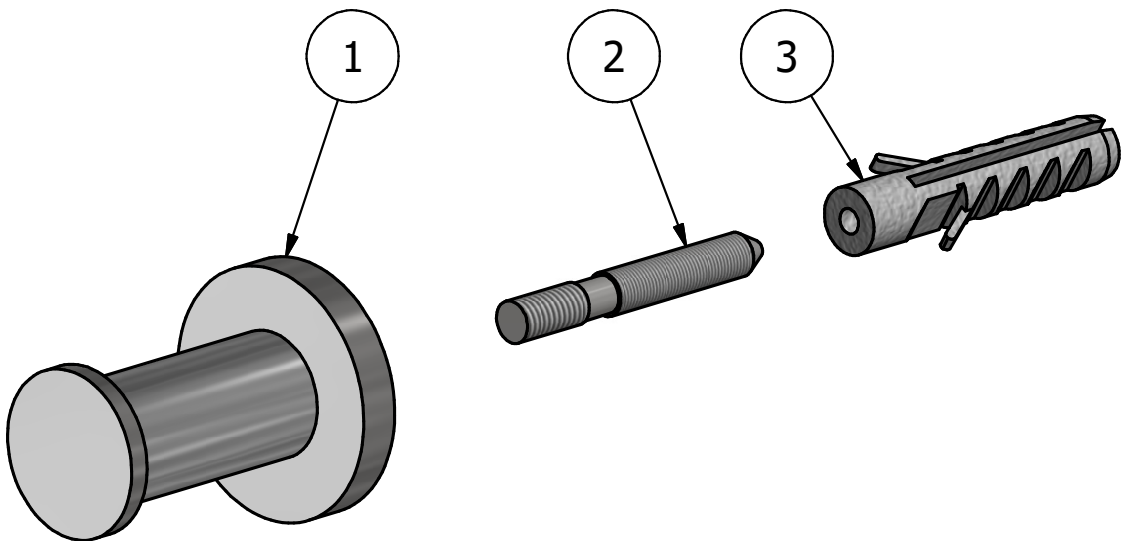

Dimensions

Cartridge

Hoses

Aerator

Flow Rate (+/-10%)

1 BAR

2 BAR

3 BAR

WE ARE **IB**

Parts list			
ELEM	CODE	DESCRIPTION	QT
1	AC0015651	Hook Ø30 Ø20 H37.5	1
3	AQ0010660	Dowel fisher Ø8 L40	1
2	AQ0015880	Junction screw M5 L40	1

WE ARE IB

WARRANTY

All IB Rubinetterie SpA products are warranted for 10 years from the date of purchase, for the following cases: