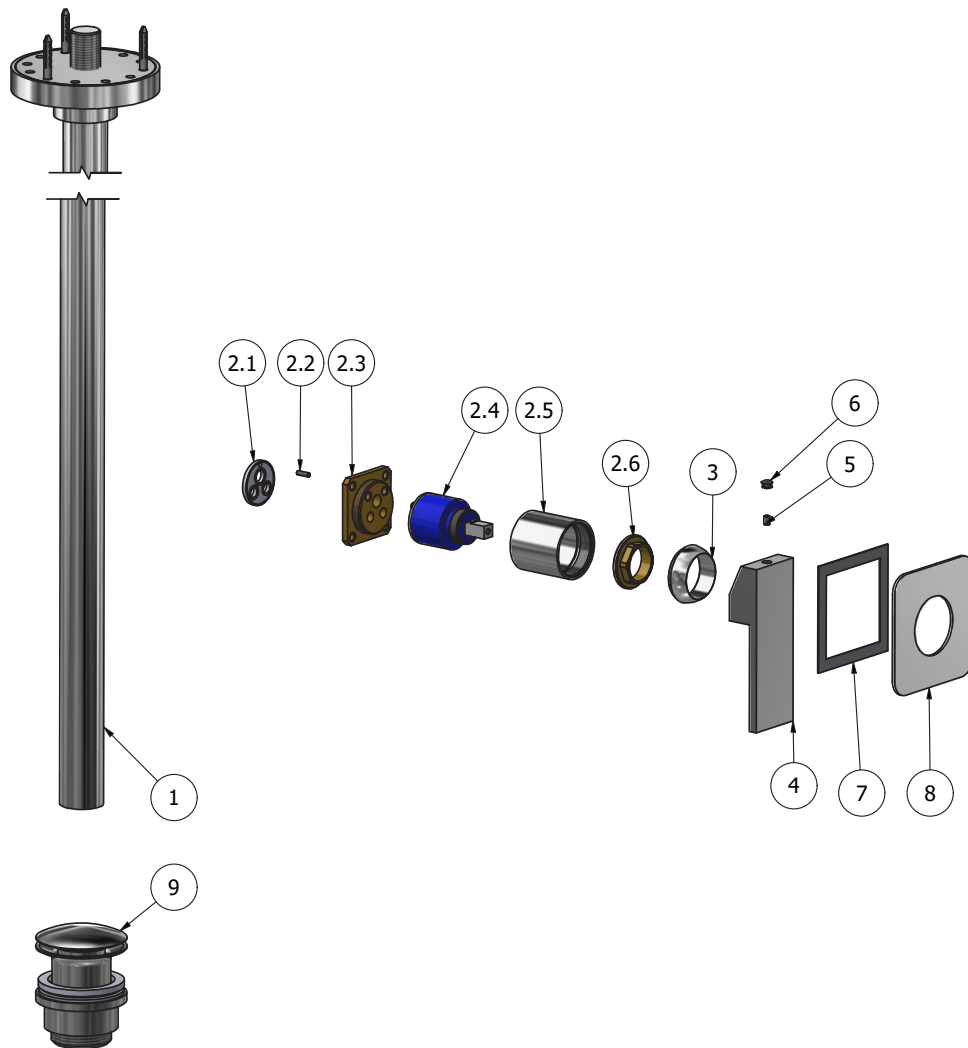

Collection

Rubacuori

Article

RU210

Description

Ceiling spout with wall mounted mixer.

Built-in body to be purchased separately INC300.

Box Dimensions

Dimensions

Cartridge

Ø35 ceramic cartridge

Threaded fitting

Aerator

Flow Rate (+/-10%)

1 BAR
4.3 l/min

2 BAR
5.2 l/min

3 BAR
7 l/min

Production

Mainbody is a machined from a solid pieces

Material

BRASS
According to CuZn39Pb3 (CW614N)
Max lead content: 2.5%

WE ARE IB

Parts list				
ITEMS	CODE	DESCRIPTION	FIN	QTÀ
1	AQ0014252	Ceiling wash basin mixer	F	1
2	CPIN206CC-19	Mixer 47x47 x recessed	-	1
2.1	AQ0015684	Gasket Ø31 H3.5 Ø7 Ø7.5	-	1
2.2	AQ0015357	Grubscrew M3x10 flat point	-	1
2.3	AS0013040	Insert 47x47 H11 M37x1.5	G	1
2.4	AQ0004095	Ceramic cartridge Ø35 9x9 (K35A)	-	1
2.5	AC0010445	Recessed ring Ø41 M37x1.5 H40.7	F	1
2.6	AQ0001040	Cartridge ring nut M37x1.5 H9	G	1
3	AQ0003630	Cartridge ring nut cover M37x1.5	F	1
4	AQ0013277	Zamack square handle 40x40x23.5x115	F	1
5	AQ0001081	Grubscrew M4x6 flat point	-	1
6	AQ0006650	Plug cover Ø7	F	1
7	AQ0015829	Rubber packing double-sided tape 75x75x8x1	-	1
8	AC0013100	Plate 85x85x2 300	F	1
9	AQ0009837	Simple rapid waste 1"1/4	F	1