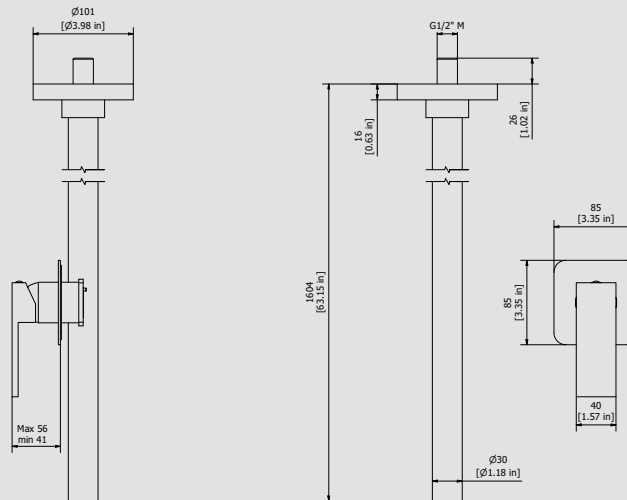

Collection

Rubacuori

Article

RU210

Description

Ceiling spout with wall mounted mixer.

Built-in body to be purchased separately INC300.

Box Dimensions

150x190x98 mm

Weight

4.5 kg

Finishes

- **CC**
CHROME
- **CF**
BLACK CHROME
- **OO**
GOLD
- **MB**
MODERN BRONZE
- **SS**
BRUSHED NICKEL
- **CS**
BRUSHED BLACK CHROME
- **BO**
MATT WHITE
- **NP**
MATT BLACK
- **IS**
BRUSHED PALE GOLD
- **OS**
BRUSHED GOLD
- **II**
PALE GOLD
- **RR**
ANTIQUE COPPER
- **RS**
ROSE GOLD
- **ON**
NATURAL BRASS
- **SR**
BRUSHED ROSE GOLD
- **PL**
PLATINUM

Dimensions

Cartridge

Ø35 ceramic cartridge

Threaded fitting

Aerator

Flow Rate (+/-10%)

1 BAR
4.3 l/min

2 BAR
5.2 l/min

3 BAR
7 l/min

Production

Mainbody is a machined from a solid pieces

Material

BRASS
According to CuZn39Pb3 (CW614N)
Max lead content: 2.5%

WE ARE IB

Parts list				
ITEMS	CODE	DESCRIPTION	FIN	QTÀ
1	AQ0014252	Ceiling wash basin mixer	F	1
2	CPIN206CC-19	Mixer 47x47 x recessed	-	1
2.1	AQ0015684	Gasket Ø31 H3.5 Ø7 Ø7.5	-	1
2.2	AQ0015357	Grubscrew M3x10 flat point	-	1
2.3	AS0013040	Insert 47x47 H11 M37x1.5	G	1
2.4	AQ0004095	Ceramic cartridge Ø35 9x9 (K35A)	-	1
2.5	AC0010445	Recessed ring Ø41 M37x1.5 H40.7	F	1
2.6	AQ0001040	Cartridge ring nut M37x1.5 H9	G	1
3	AQ0003630	Cartridge ring nut cover M37x1.5	F	1
4	AQ0013277	Zamack square handle 40x40x23.5x115	F	1
5	AQ0001081	Grubscrew M4x6 flat point	-	1
6	AQ0006650	Plug cover Ø7	F	1
7	AQ0015829	Rubber packing double-sided tape 75x75x8x1	-	1
8	AC0013100	Plate 85x85x2 300	F	1
9	AQ0009837	Simple rapid waste 1"1/4	F	1