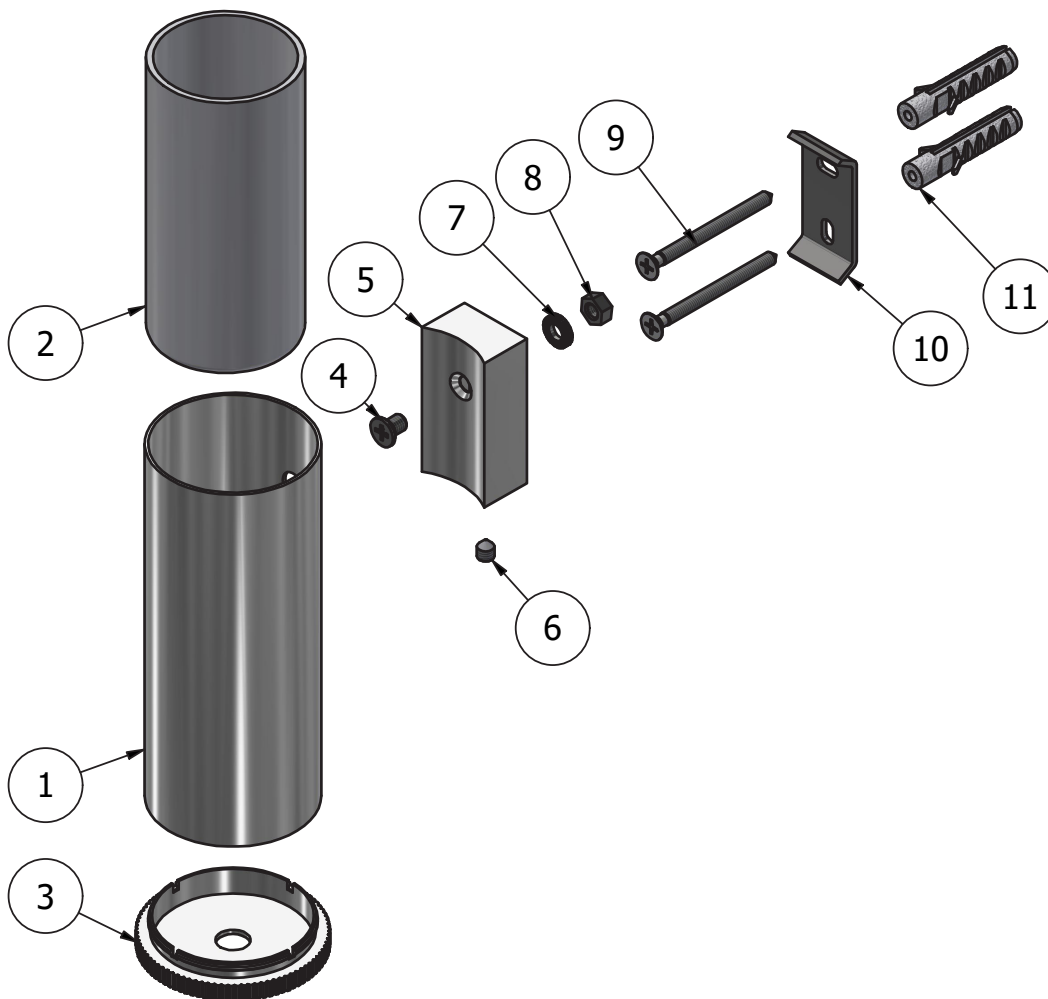

Collection

REFLEX

Article

RX003

Description

Soap dispenser holder.

Box Dimensions

170x60x80 mm

Dimensions

Cartridge

Hoses

Aerator

Flow Rate (+/-10%)

1 BAR

2 BAR

3 BAR

Production

Material

WE ARE IB

| Parts list | | | | |
|------------|--------------|---------------------------------|-----|-----|
| ITEMS | CODE | DESCRIPTION | FIN | QTÀ |
| 1 | AQ0015654_8 | External tube Ø50 | F | 1 |
| 2 | AQ0015654_7A | Tank Ø45 H95 | - | 1 |
| 3 | AC0016663 | Knurled Cap Ø55 vertical P2 | F | 1 |
| 4 | AQ0015654_12 | Screw M5x8 TSP cros UNI 7688 | - | 1 |
| 5 | AQ0015654_10 | Wall plug | F | 1 |
| 6 | AQ0015654_13 | Grubscrew M5x6 cone point | - | 1 |
| 7 | AQ0015654_14 | Washer Ø10 Ø5.3 UNI8842-A | - | 1 |
| 8 | AQ0015654_15 | M5 UNI 5588 stainless steel nut | - | 1 |
| 9 | AQ0015654_16 | Inox screw Ø4 L50 | - | 2 |
| 10 | AQ0015654_17 | Wall plate | - | 1 |
| 11 | AQ0015654_18 | Dowel fisher Ø8 L40 | - | 2 |