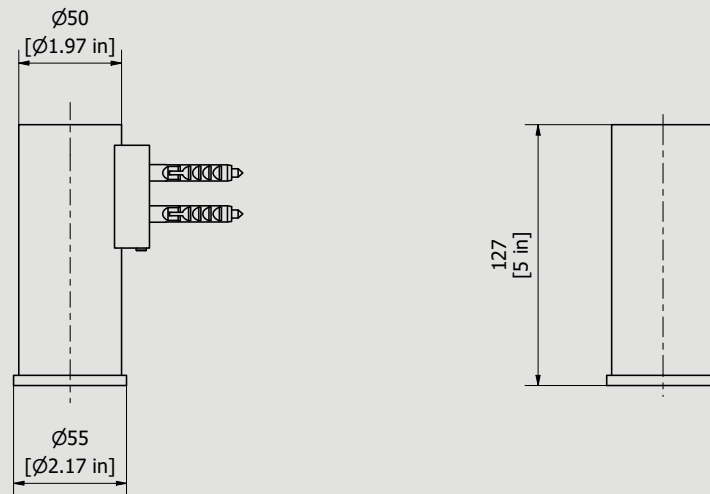

Collection

REFLEX

Article

RX003

Description

Soap dispenser holder.

Box Dimensions

170x60x80 mm

Dimensions

Cartridge

Hoses

Aerator

Flow Rate (+/-10%)

1 BAR

2 BAR

3 BAR