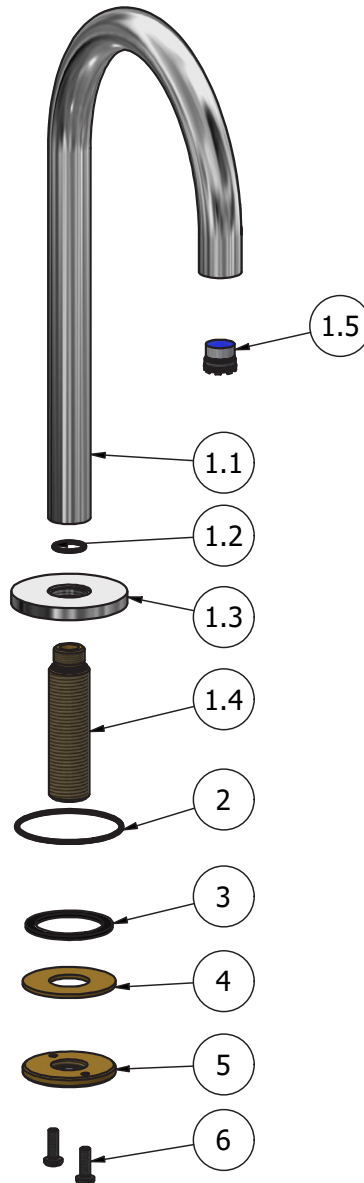

### RX394

Description

Deck mounted spout

Box Dimensions

370x270x75 mm

Weight

1.3 kg

Finishes

Dimensions

Cartridge

Threaded fitting

G1/2" male

Aerator

M16.5x1

Flow Rate (+/-10%)

1 BAR  
3.2 l/min

2 BAR  
3.8 l/min

3 BAR  
3.8 l/min

Production

Main body is a machined from a solid pieces

Material

**BRASS**  
According to CuZn42 (CW510L)  
Max Lead content: 0.2%

IB RUBINETTERIE s.p.a  
via dei Pianotti 3/5  
25068 Sarezzo (BS) - Italy -

T. +39 030 802101  
F. +39 030 803097  
info@weareib.it

P.IVA 01785230986  
capitale sociale  
€420.000,00 i.v.

www.weareib.it

WE ARE **IB**

Parts list			
ELEM.	CODE	DESCRIPTION	QTÀ
1	CPRX394CCXN_1	Preassembled spout Ø22 H185.5	1
1.1	AC0016652	Spout Ø22 int. 170 H180 L296	1
1.2	AQ0009818	OR 14x1.78 NBR 70 SH	1
1.3	AC0016646	Rosette Ø60 H6.5 G"1/2F.	1
1.4	AS0016649	Threaded stem M16X1M G1/2"M L81	1
1.5	AQ0014147	Perlator PCA cachè laminar 1 GPM (44.3358.010)	1
2	AQ0014771	OR 52x2 NBR 70 SH	1
3	AQ0008013	Rubber packing 45x35x2	1
4	AQ0016650	Washer Ø48 Ø21 H2	1
5	AS0016648	Nut Ø48 G1/2" H5	1
6	AQ0010358	Inox screw M5x16 ISO 7045	2