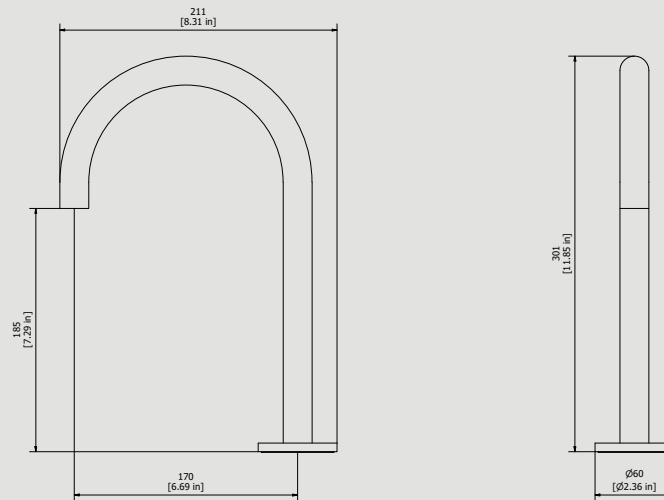

### RX394

Description

Deck mounted spout

Box Dimensions

370x270x75 mm

Weight

1.3 kg

Finishes

Dimensions

Cartridge

Threaded fitting

G1/2" male

Aerator

M16.5x1

Flow Rate (+/-10%)

1 BAR  
3.2 l/min