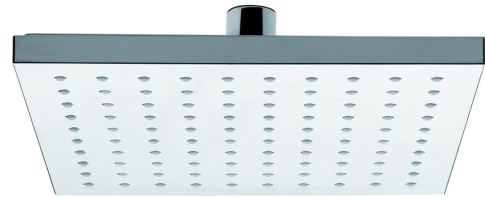

WE ARE IB

Collection

MONAMOUR

Article

SH007

Description

ABS square showerhead

Box Dimensions

230x210x90 mm

Weight

1 kg

Finishes

- CC** CHROME
- PL** PLATINUM
- SS** BRUSHED NICKEL
- ON** NATURAL BRASS
- BO** MATT WHITE
- NP** MATT BLACK
- CF** BLACK CHROME
- CS** BRUSHED BLACK CHROME
- II** PALE GOLD
- IS** BRUSHED PALE GOLD
- RS** ROSE GOLD
- SR** BRUSHED ROSE GOLD
- OO** GOLD
- OS** BRUSHED GOLD
- RR** ANTIQUE COPPER
- BB** ANTIQUE BRONZE

Dimensions

Cartridge

-

Threaded fitting

G1/2" F

Aerator

-

Flow Rate (+/-10%)