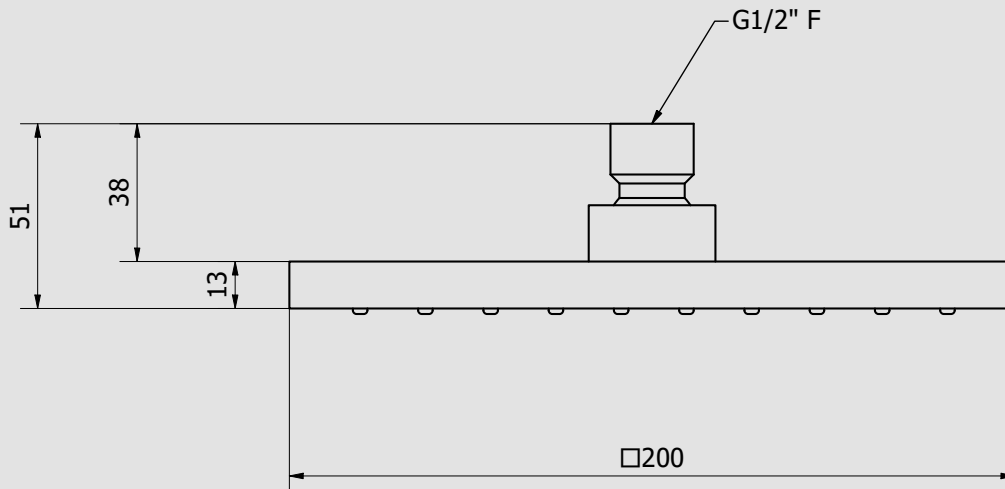

230x210x90 mm

Weight

1 kg

Finishes

- CC** CHROME
- PL** PLATINUM
- SS** BRUSHED NICKEL
- ON** NATURAL BRASS
- BO** MATT WHITE
- NP** MATT BLACK
- CF** BLACK CHROME
- CS** BRUSHED BLACK CHROME
- II** PALE GOLD
- IS** BRUSHED PALE GOLD
- RS** ROSE GOLD
- SR** BRUSHED ROSE GOLD
- OO** GOLD
- OS** BRUSHED GOLD
- RR** ANTIQUE COPPER
- BB** ANTIQUE BRONZE

Dimensions

Cartridge

-

Threaded fitting

G1/2" F

Aerator

-

Flow Rate (+/-10%)