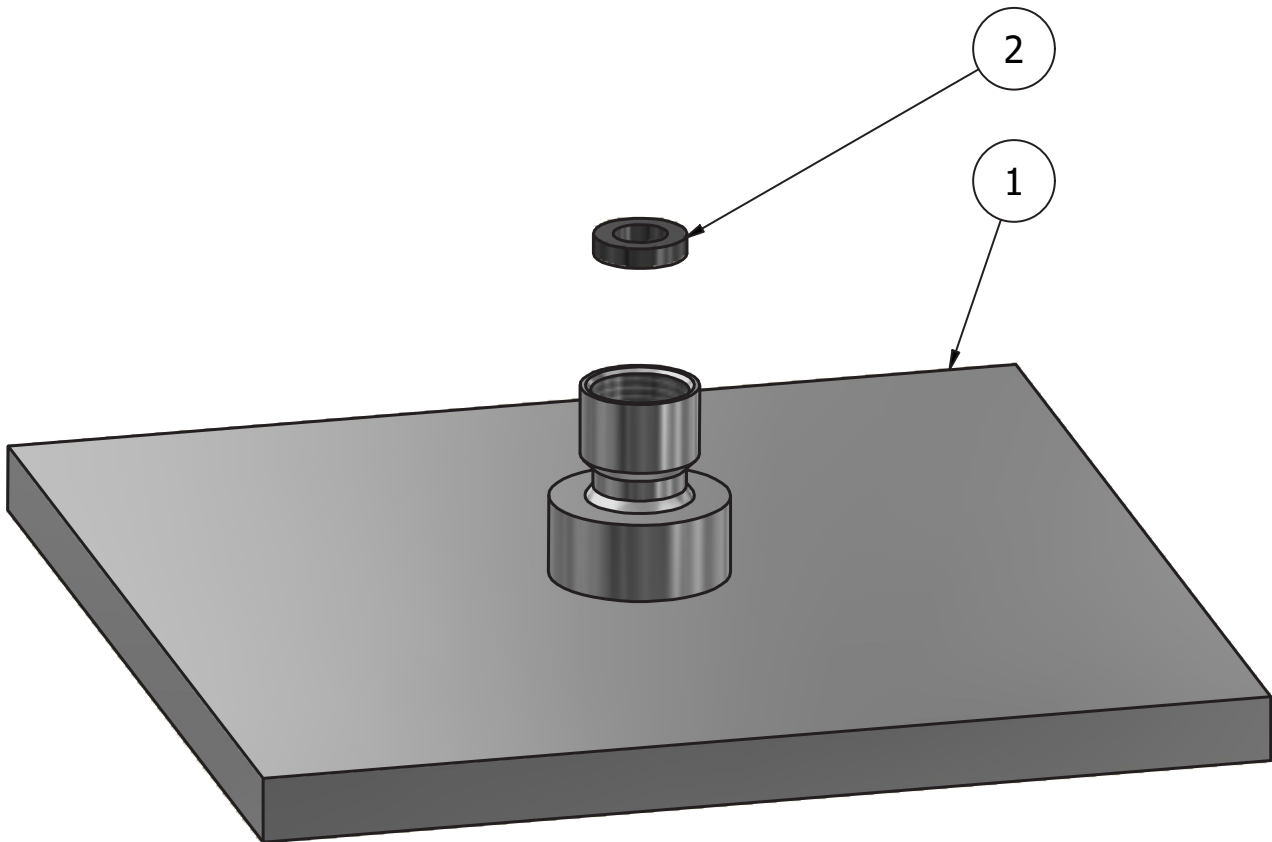

WE ARE **IB**

ELENCO PARTI				
ELE	CODICE	DESCRIZIONE	FIN	QT
1	AQ0013340	Soffione quadro 200		1
2	AQ0014583	Guarnizione G1/2" H4	-	1