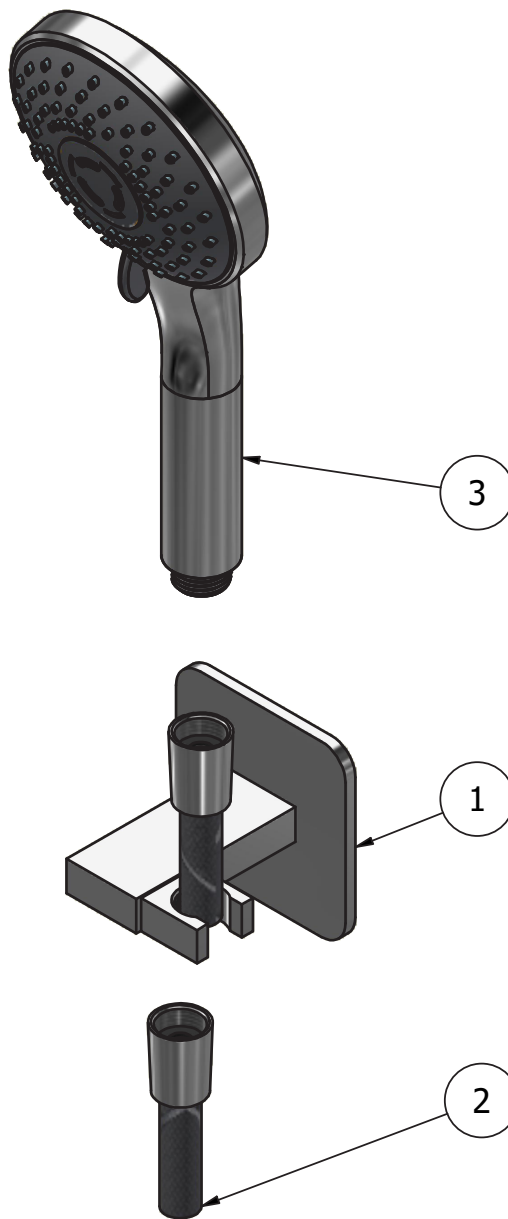

WE ARE **IB**

ELENCO PARTI				
ELEM.	CODICE	DESCRIZIONE	FIN	QTÀ
1	AQ0018101	Supporto quadro OnAir	F	1
2	AQ0018056	Flex chromalux snapon G1/2" F L1500 Silver	F	1
3	AQ0016198_23	Doccetta tre funzioni	F	1