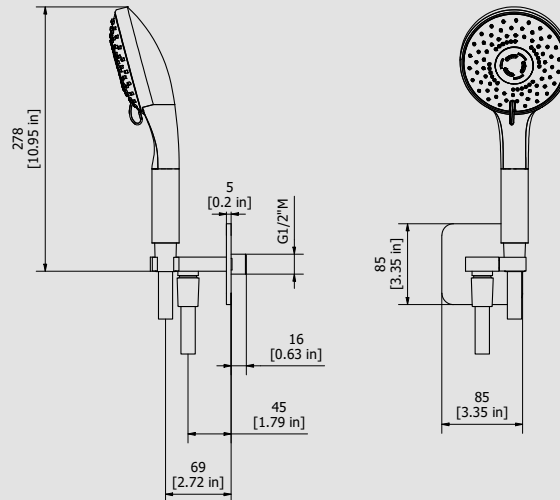

WE ARE IB

Collection

Duplex

Article

SH043

Description

Duplex square - Multifunction

Box Dimensions

280x130x70 mm

Weight

1.2 kg

Finishes

- **CC**
CHROME
- **PL**
PLATINUM
- **SS**
BRUSHED
NICKEL
- **ON**
NATURAL
BRASS
- **BO**
MATT
WHITE
- **NP**
MATT
BLACK
- **CF**
BLACK
CHROME
- **CS**
BRUSHED
BLACK
CHROME
- **II**
PALE
GOLD
- **IS**
BRUSHED
PALE GOLD
- **RS**
ROSE
GOLD
- **SR**
BRUSHED
ROSE GOLD
- **OO**
GOLD
- **OS**
BRUSHED
GOLD
- **RR**
ANTIQUÉ
COPPER
- **BB**
ANTIQUÉ
BRONZE
- **MB**
MODERN
BRONZE

Dimensions

Cartridge

-

Threaded fitting

-

Aerator

-

Flow Rate (+/-10%)

1 BAR
12 l/m

2 BAR
17 l/m

3 BAR
21 l/m

Production

Main body is a single hot stamped pieces

Material

-

IB RUBINETTERIE s.p.a
via dei Pianotti 3/5
25068 Sarezzo (BS) - Italy -