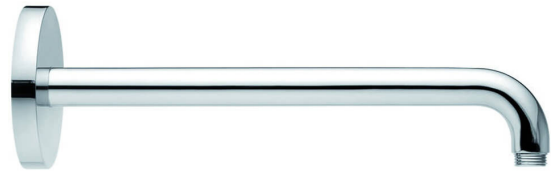

Collection

Shower Heads

Article

SH054

Description

Round extra-strong wall shower arm L450 mm

Box Dimensions

540x130x70 mm

Weight

1.3 kg

Finishes

- **CC**
CHROME
- **CF**
BLACK CHROME
- **OO**
GOLD
- **BB**
ANTIQUÉ BRONZE
- **SS**
BRUSHED NICKEL
- **CS**
BRUSHED BLACK CHROME
- **BO**
MATT WHITE
- **NP**
MATT BLACK
- **IS**
BRUSHED PALE GOLD
- **OS**
BRUSHED GOLD
- **II**
PALE GOLD
- **RR**
ANTIQUÉ COPPER
- **RS**
ROSE GOLD
- **ON**
NATURAL BRASS
- **SR**
BRUSHED ROSE GOLD
- **PL**
PLATINUM

Dimensions

Cartridge

Threaded fitting

G1/2" male

Aerator

Flow Rate (+/-10%)

1 BAR

2 BAR

3 BAR

Production

Main body is a single hot stamped pieces

Material

BRASS
According to CuZn39Pb3 (CW614N)
Max Lead content: 2.5%

IB RUBINETTI

Parts list				
ITEMS	CODE	DESCRIPTION	FIN	QTÀ
1	AQ0013348	Arm MonAmour Ø24 L450	F	1
1.1	AQ0013348_1	Arm shower head	F	1
1.2	AQ0013348_2	Rosette Ø100 hole Ø24 H15	F	1
1.3	AQ0013348_3	Connection Ø29 G1/2"M G1/2"M L33.5	F	1
1.4	AQ0013348_4	Flange Ø95 th3	-	1
1.5	AQ0013348_5	Self-tapping screw Ø4.8 x 60 DIN 7981	-	2
1.6	AQ0013348_6	Dowel fisher Ø8 L50	-	2