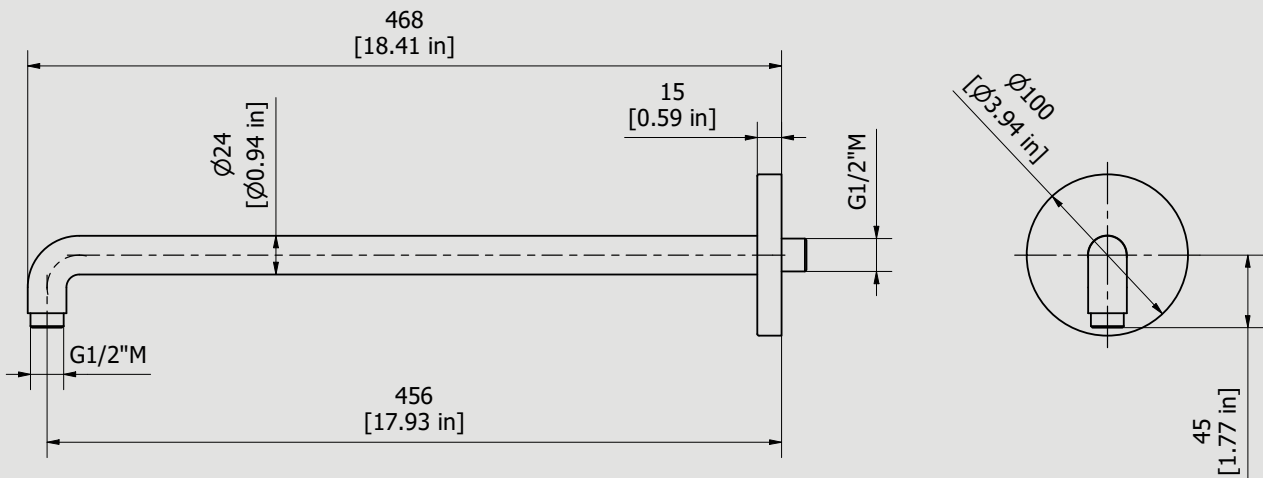

Collection

Shower Heads

Article

SH054

Description

Round extra-strong wall shower arm L450 mm

Box Dimensions

540x130x70 mm

Weight

1.3 kg

Finishes

- **CC**
CHROME
- **CF**
BLACK CHROME
- **OO**
GOLD
- **BB**
ANTIQUÉ BRONZE
- **SS**
BRUSHED NICKEL
- **CS**
BRUSHED BLACK CHROME
- **BO**
MATT WHITE
- **NP**
MATT BLACK
- **IS**
BRUSHED PALE GOLD
- **OS**
BRUSHED GOLD
- **II**
PALE GOLD
- **RR**
ANTIQUÉ COPPER
- **RS**
ROSE GOLD
- **ON**
NATURAL BRASS
- **SR**
BRUSHED ROSE GOLD
- **PL**
PLATINUM

Dimensions

Cartridge

Threaded fitting

G1/2" male

Aerator

Flow Rate (+/-10%)

1 BAR

2 BAR

3 BAR

Production

Main body is a single hot stamped pieces

Material

BRASS
According to CuZn39Pb3 (CW614N)
Max Lead content: 2.5%

IB RUBINETTI

Parts list				
ITEMS	CODE	DESCRIPTION	FIN	QTÀ
1	AQ0013348	Arm MonAmour Ø24 L450	F	1
1.1	AQ0013348_1	Arm shower head	F	1
1.2	AQ0013348_2	Rosette Ø100 hole Ø24 H15	F	1
1.3	AQ0013348_3	Connection Ø29 G1/2"M G1/2"M L33.5	F	1
1.4	AQ0013348_4	Flange Ø95 th3	-	1
1.5	AQ0013348_5	Self-tapping screw Ø4.8 x 60 DIN 7981	-	2
1.6	AQ0013348_6	Dowel fisher Ø8 L50	-	2