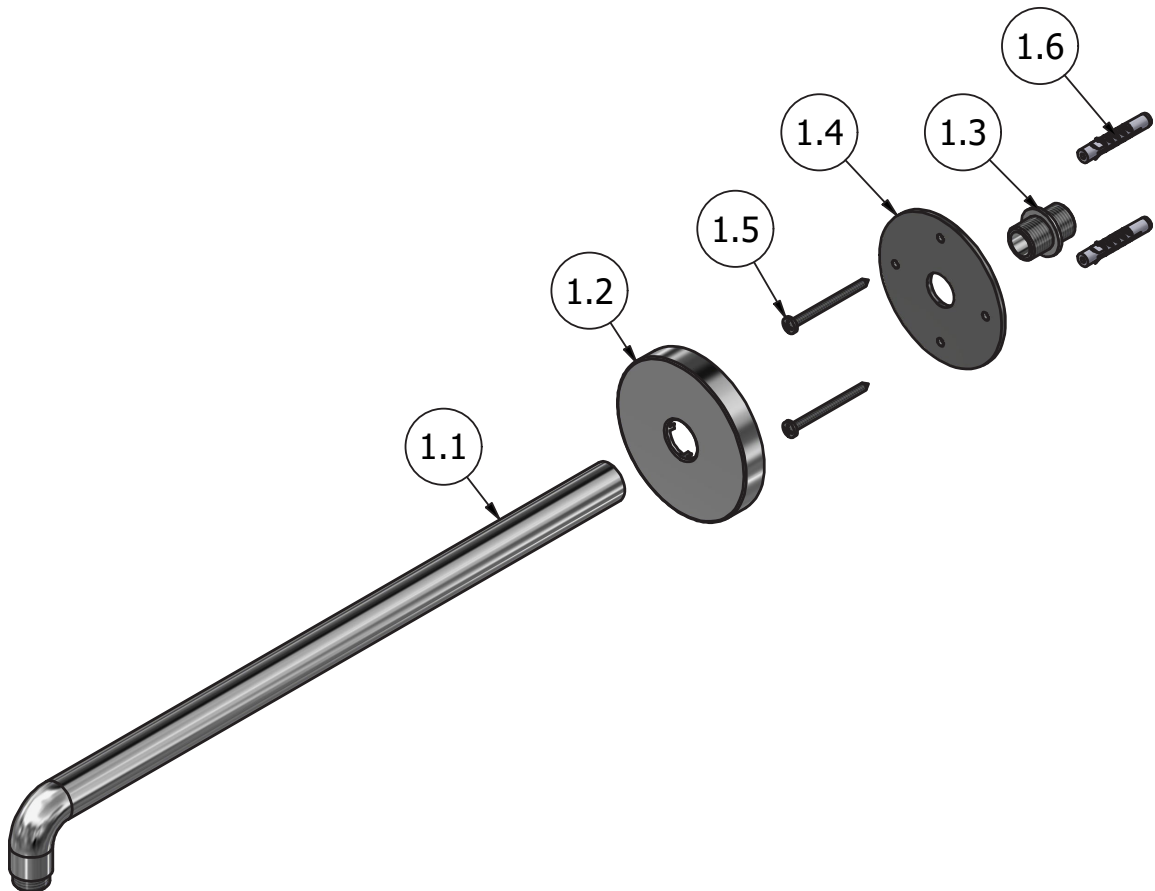

Collection

Shower Heads

Article

SH054

Description

Round extra-strong wall shower arm L450 mm

Box Dimensions

540x130x70 mm

Dimensions

Cartridge

Threaded fitting

G1/2" male

Aerator

Flow Rate (+/-10%)

1 BAR

2 BAR

3 BAR

Production

Main body is a single hot stamped pieces

Material

BRASS
According to CuZn39Pb3 (CW614N)
Max Lead content: 2.5%

IB RUBINETTI

Parts list				
ITEMS	CODE	DESCRIPTION	FIN	QTÀ
1	AQ0013348	Arm MonAmour Ø24 L450	F	1
1.1	AQ0013348_1	Arm shower head	F	1
1.2	AQ0013348_2	Rosette Ø100 hole Ø24 H15	F	1
1.3	AQ0013348_3	Connection Ø29 G1/2"M G1/2"M L33.5	F	1
1.4	AQ0013348_4	Flange Ø95 th3	-	1
1.5	AQ0013348_5	Self-tapping screw Ø4.8 x 60 DIN 7981	-	2
1.6	AQ0013348_6	Dowel fisher Ø8 L50	-	2