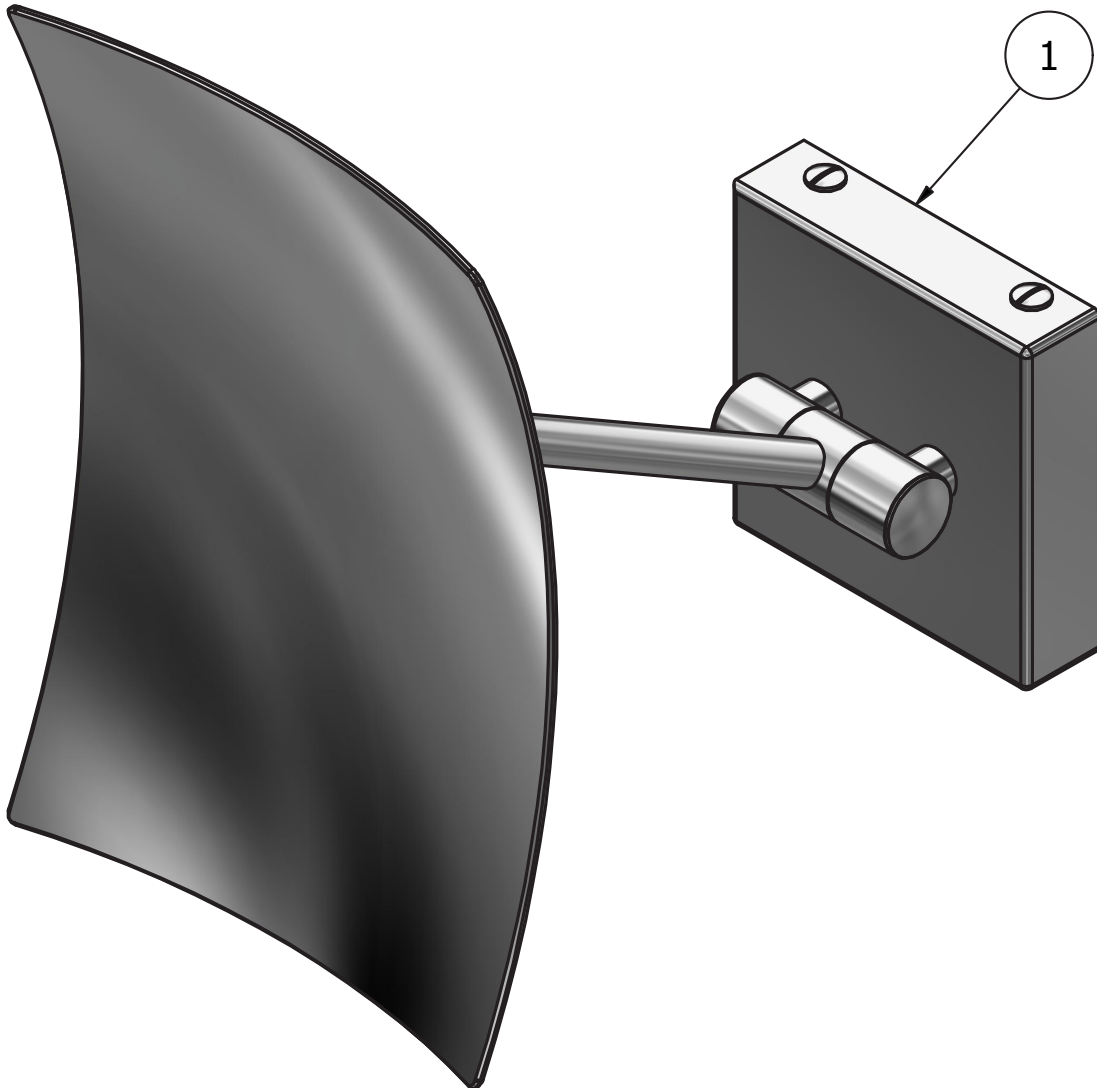

WE ARE **IB**

Parts list				
ITEMS	CODE	DESCRIPTION	FIN	QTÀ
1	AQ0018126	Mirror	F	1