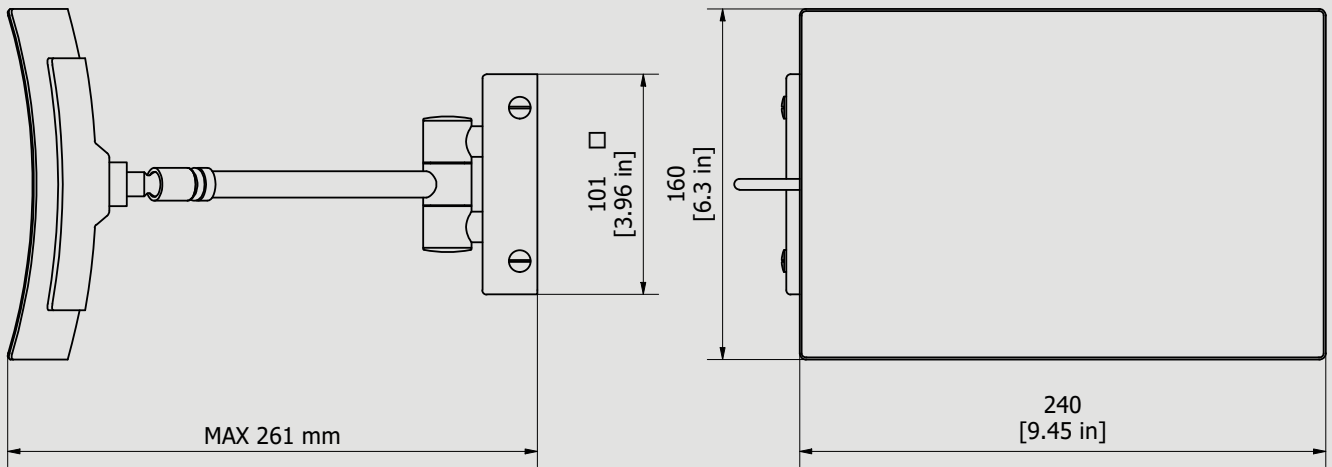

200x70x220 mm

Weight

0.5 kg

Finishes

- **CC**
CHROME
- **CF**
BLACK CHROME
- **OO**
GOLD
- **MB**
MODERN BRONZE
- **SS**
BRUSHED NICKEL
- **CS**
BRUSHED BLACK CHROME
- **BO**
MATT WHITE
- **NP**
MATT BLACK
- **IS**
BRUSHED PALE GOLD
- **OS**
BRUSHED GOLD
- **II**
PALE GOLD
- **RR**
ANTIQUE COPPER
- **RS**
ROSE GOLD
- **ON**
NATURAL BRASS
- **SR**
BRUSHED ROSE GOLD
- **PL**
PLATINUM

Dimensions

Cartridge

-

Hoses

Aerator

-

Flow Rate (+/-10%)

1 BAR