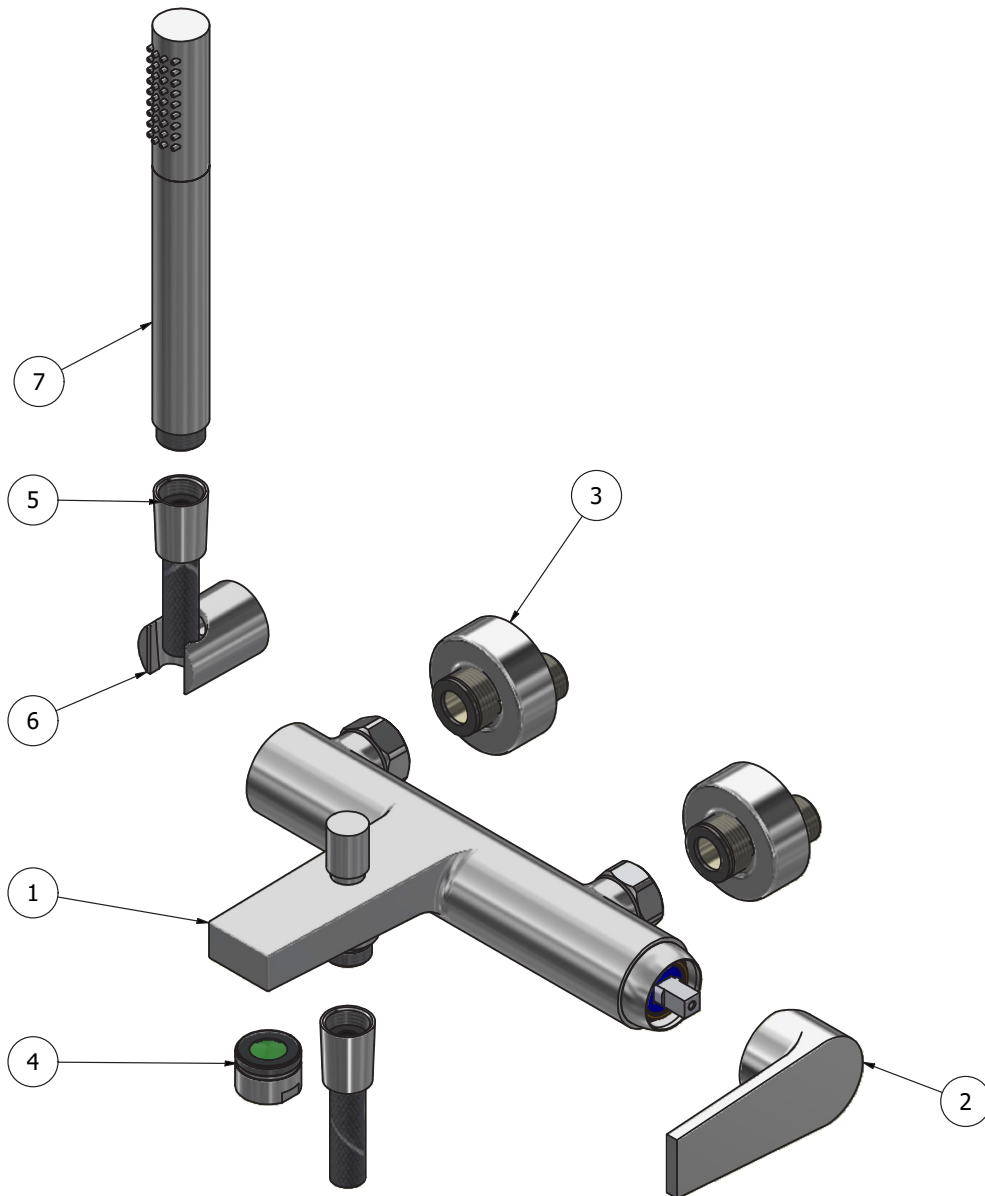

Dimensions

Cartridge

**Ø35 ceramic cartridge**

Threaded fitting

**G1/2" male**

Aerator

**M28x1**

Flow Rate (+/-10%)

**1 BAR  
12 l/min**

**2 BAR  
16.7 l/min**

**3 BAR  
20.5 l/min**

Production

**Main body is a single casted pieces**

Material

**BRASS**  
According to CuZn35Pb2Al-B (CB752S)  
Max Lead content: 1.36%

# IB RUBINETTI

Parts list				
ITEMS	CODE	DESCRIPTION	FIN	QTÀ
1	CPTW250CC-1	Preassembled bath mixer	F	1
2	AQ0013694	Complete handle with inox screw and plug	F	1
3	AQ0013685	Complete wall mounting with eccentric , rosette and rubber packing	F	2
4	AQ0009068	Neostrahl LP flow straightener - TF size (01.455.00001)	F	1
5	AQ0018056	Flex snapon G1/2" F L150cm Silver	F	1
6	AQ0013670	Handshower support with fisher	F	1
7	AQ0013557	Onair hand shower	F	1