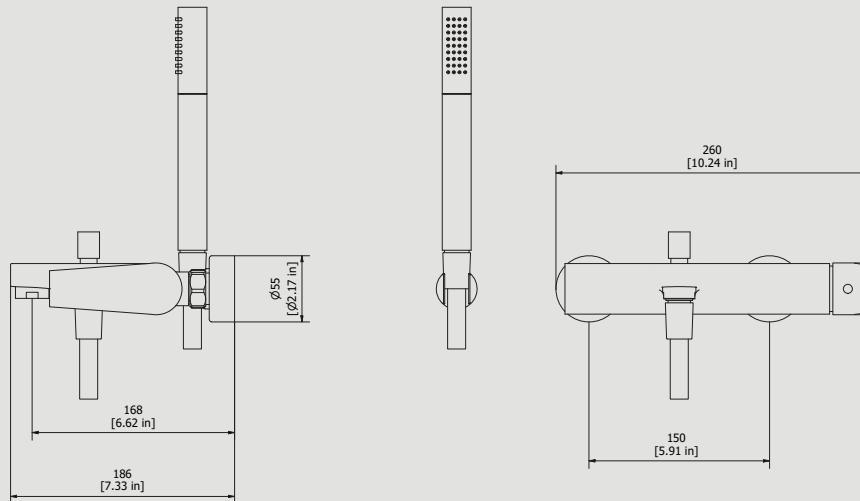

### TW250

Description

**Wall mounted bath filler**

Box Dimensions

**370 x 270 x 80 mm**

Weight

**2.7 kg**

Finishes

Dimensions

Cartridge

**Ø35 ceramic cartridge**

Threaded fitting

**G1/2" male**

Aerator

**M28x1**

Flow Rate (+/-10%)

**1 BAR  
12 l/min**

**2 BAR  
16.7 l/min**

**3 BAR  
20.5 l/min**

Production

**Main body is a single casted pieces**

Material

**BRASS**  
According to CuZn35Pb2Al-B (CB752S)  
Max Lead content: 1.36%

# IB RUBINETTI

Parts list				
ITEMS	CODE	DESCRIPTION	FIN	QTÀ
1	CPTW250CC-1	Preassembled bath mixer	F	1
2	AQ0013694	Complete handle with inox screw and plug	F	1
3	AQ0013685	Complete wall mounting with eccentric , rosette and rubber packing	F	2
4	AQ0009068	Neostrahl LP flow straightener - TF size (01.455.00001)	F	1
5	AQ0018056	Flex snapon G1/2" F L150cm Silver	F	1
6	AQ0013670	Handshower support with fisher	F	1
7	AQ0013557	Onair hand shower	F	1