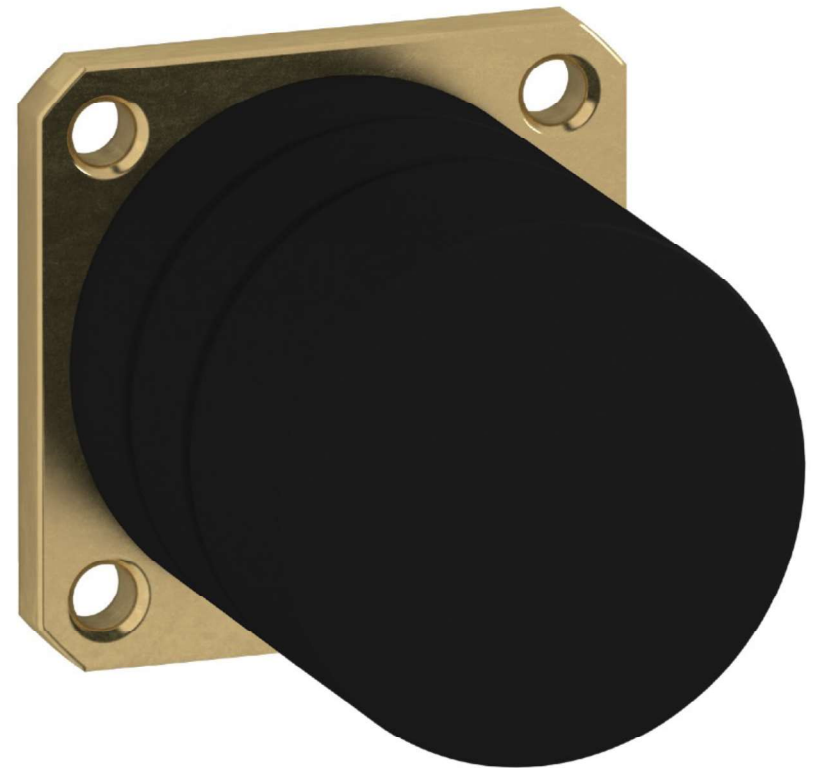

We have developed a simple kit that can be installed with the built-in body (**INC206** or **INC300**) and around which to complete the wall.

When the time comes to install the external parts, this will be removed and it will be sufficient to install the cartridge with its finished ring.

Simple. Fast.

Our Egg of Columbus.