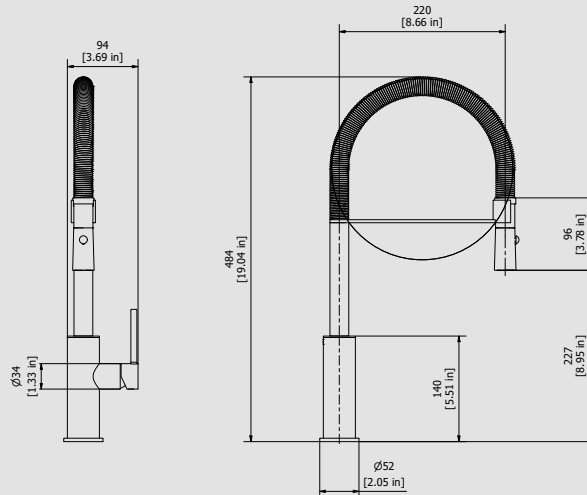

685x345x168 mm

Weight

3.4 kg

Finishes

- CC**
CHROME
- PL**
PLATINUM
- SS**
BRUSHED
NICKEL
- ON**
NATURAL
BRASS
- BO**
MATT
WHITE
- NP**
MATT
BLACK
- CF**
BLACK
CHROME
- CS**
BRUSHED
BLACK
CHROME
- II**
PALE
GOLD
- IS**
BRUSHED
PALE GOLD
- RS**
ROSE
GOLD
- SR**
BRUSHED
ROSE GOLD
- OO**
GOLD
- OS**
BRUSHED
GOLD
- RR**
ANTIQUÉ
COPPER
- BB**
ANTIQUÉ
BRONZE

Dimensions

Cartridge

-

Threaded fitting

-

Aerator

Extractible shower

Flow Rate (+/-10%)

1 BAR
6 l/m

2 BAR
7 l/m

3 BAR
9 l/m

Production

Main body is a single hot stamped pieces

Material

STAINLESS STEEL
AISI 316

IB RUBINETTERIE s.p.a
via dei Pianotti 3/5
25068 Sarezzo (BS) - Italy -