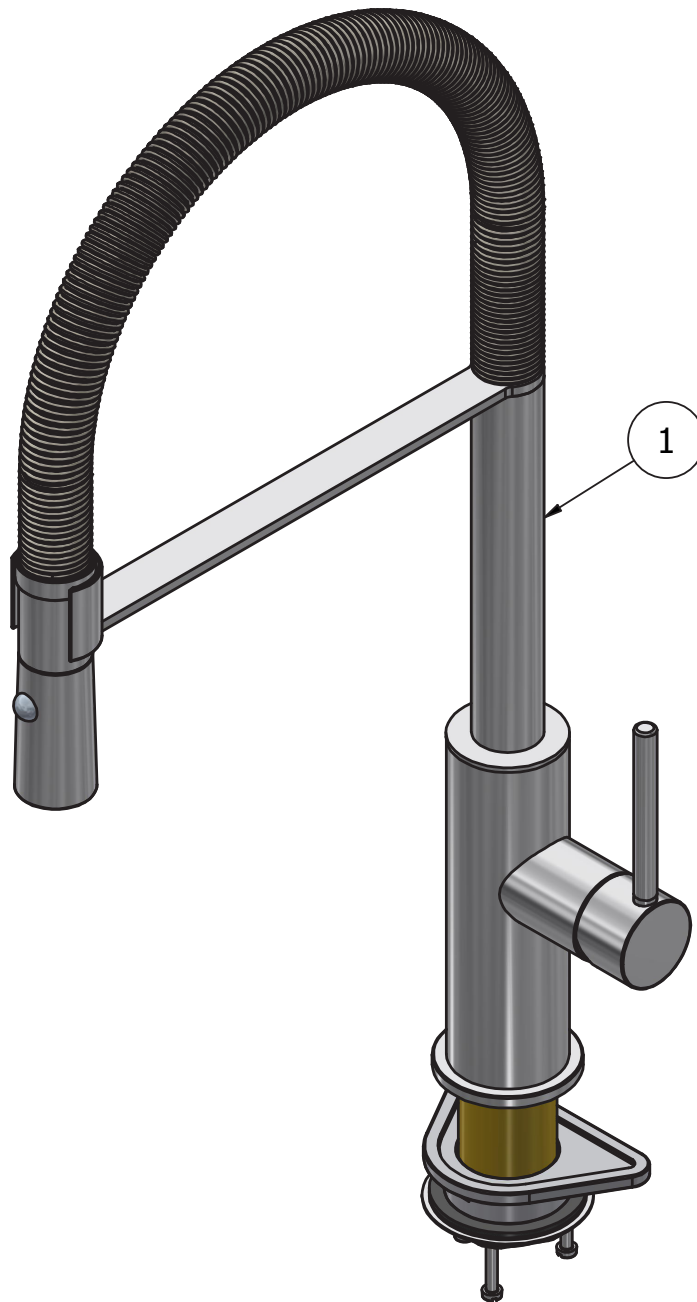

WE ARE IB

Collection

ACCIAIO

Article

AC386

Description

Lateral lever spring sink mixer.

Box Dimensions

Dimensions

Cartridge

-

Threaded fitting

-

Aerator

Extractible shower

Flow Rate (+/-10%)

T. +39 030 802101
F. +39 030 803097
info@weareib.it

P.IVA 01785230986
capitale sociale
€420.000,00 i.v.

www.weareib.it

WE ARE **IB**

Parts list			
ITEMS	CODE	DESCRIPTION	QTÀ
1	KAC386CCXN_1	Lateral lever spring sink mixer	1