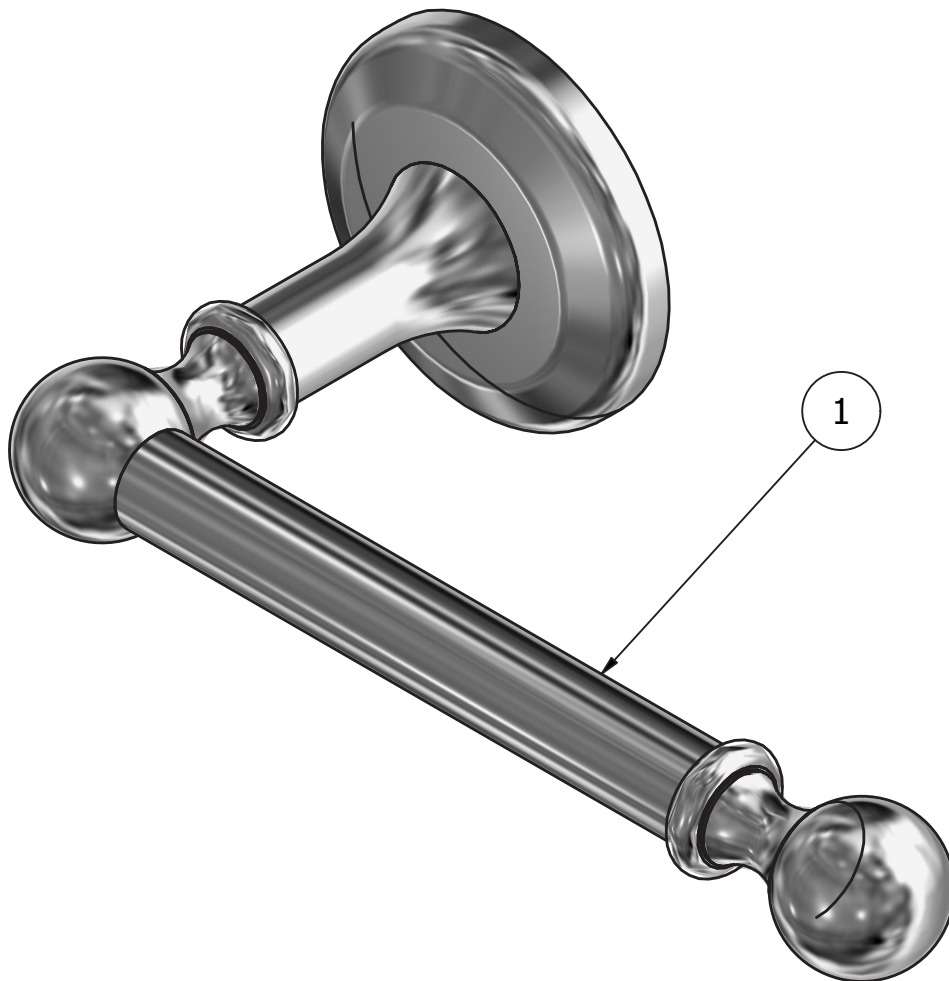

WE ARE **IB**

Parts list				
ITEMS	CODE	DESCRIPTION	FIN	QTÀ
1	AQ0018120	Roll holder	F	1