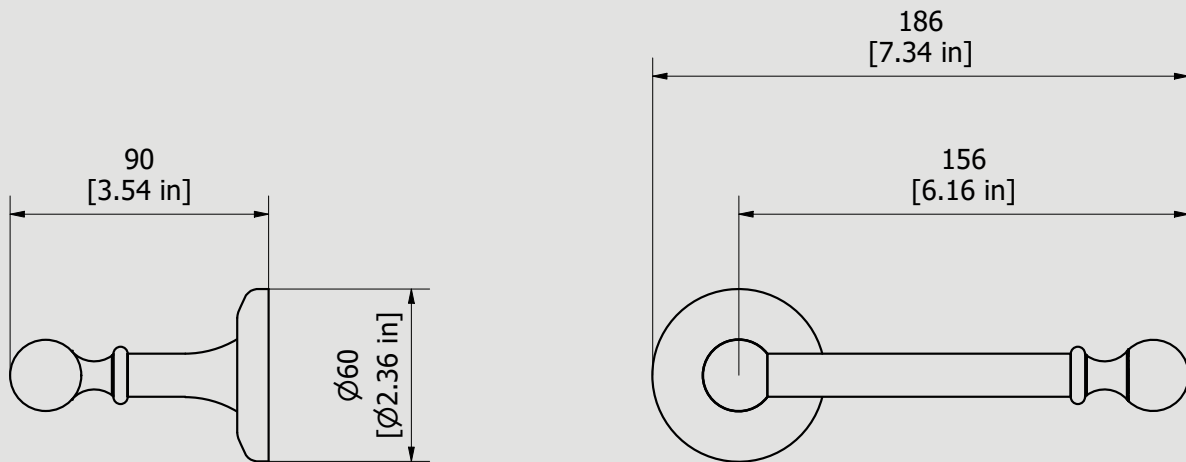

195x85x80 mm

Weight

0.5 kg

Finishes

- **CC** CHROME
- **CF** BLACK CHROME
- **OO** GOLD
- **BB** ANTIQUE BRONZE
- **SS** BRUSHED NICKEL
- **CS** BRUSHED BLACK CHROME
- **BO** MATT WHITE
- **NP** MATT BLACK
- **IS** BRUSHED PALE GOLD
- **OS** BRUSHED GOLD
- **II** PALE GOLD
- **RR** ANTIQUE COPPER
- **RS** ROSE GOLD
- **ON** NATURAL BRASS
- **SR** BRUSHED ROSE GOLD
- **PL** PLATINUM

Dimensions

Cartridge

Hoses

Aerator

Flow Rate (+/-10%)

1 BAR

2 BAR

3 BAR