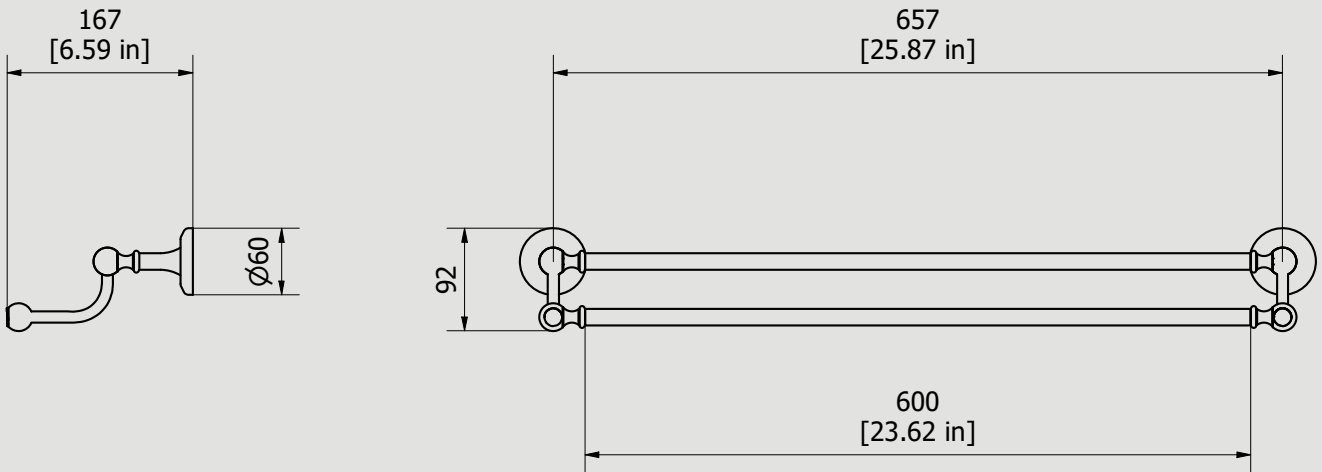

450x100x60 mm

Weight

0.6 kg

Finishes

- **CC**
CHROME
- **CF**
BLACK CHROME
- **OO**
GOLD
- **BB**
ANTIQUE BRONZE
- **SS**
BRUSHED NICKEL
- **CS**
BRUSHED BLACK CHROME
- **BO**
MATT WHITE
- **ONP**
MATT BLACK
- **IS**
BRUSHED PALE GOLD
- **OS**
BRUSHED GOLD
- **II**
PALE GOLD
- **RR**
ANTIQUE COPPER
- **RS**
ROSE GOLD
- **ON**
NATURAL BRASS
- **SR**
BRUSHED ROSE GOLD
- **PL**
PLATINUM

Dimensions

Cartridge

Hoses

Aerator

Flow Rate (+/-10%)

1 BAR

2 BAR

3 BAR