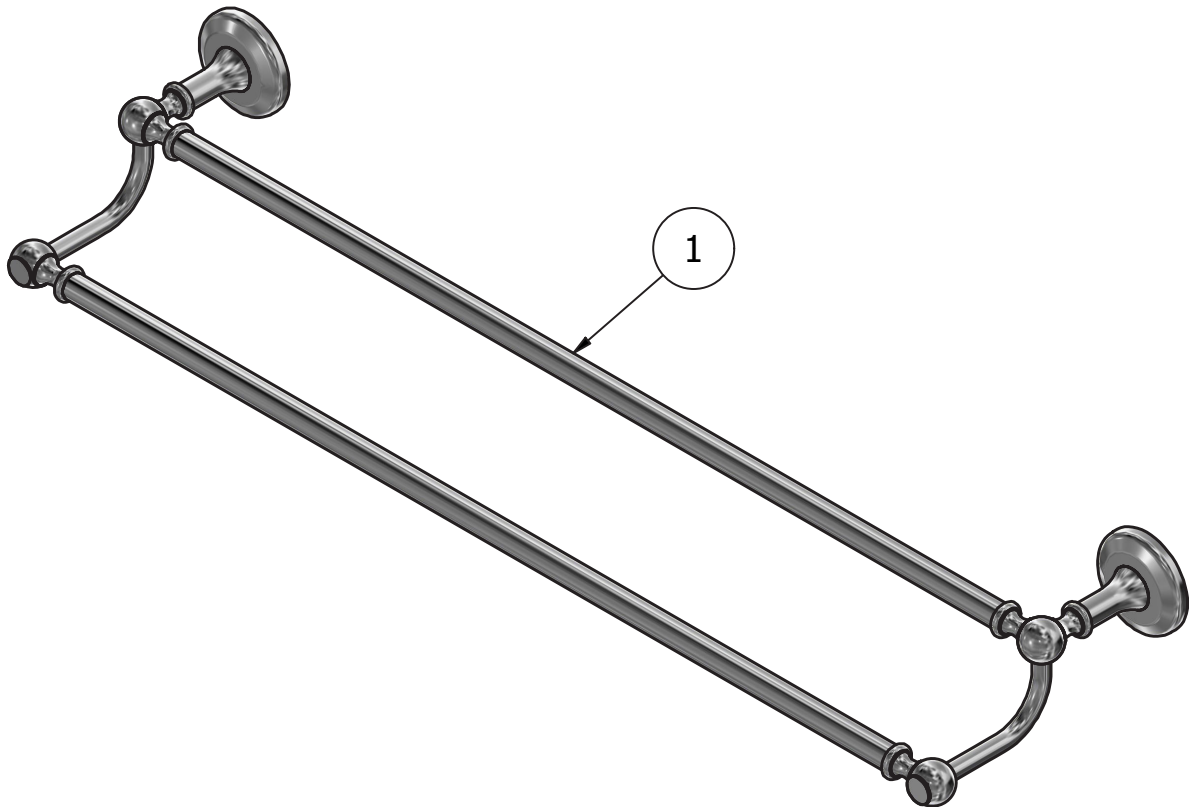

WE ARE **IB**

Parts list				
ITEMS	CODE	DESCRIPTION	FIN	QTÀ
1	AQ0018117	Double towel holder	F	1