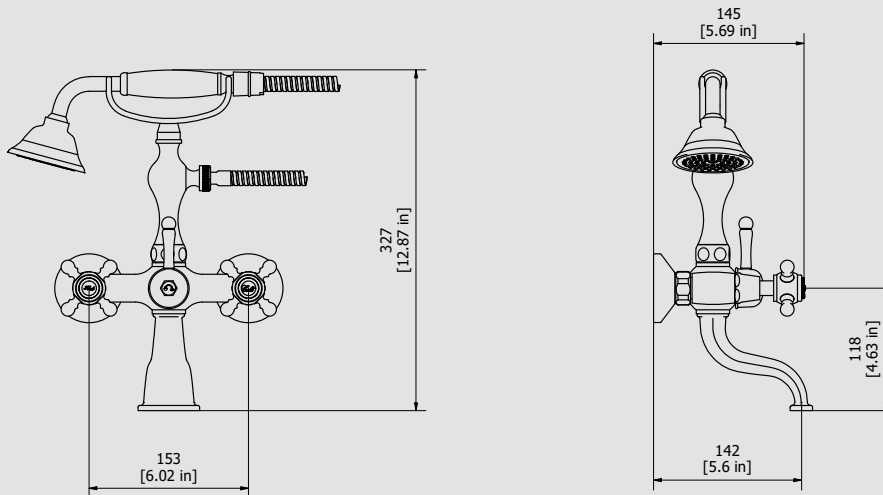

## HR250

Description

Wall mounted bath filler complete with shower kit

Box Dimensions

360x220x150 mm

Weight

3.6 kg

Finishes

Dimensions

Cartridge

**IB G1/2" Ceramics Headworks**

Threaded fitting

**Treaded fitting G1/2" male**

Aerator

**No aerator, free outlet**

Flow Rate (+/-10%)

<b>1 BAR</b>	<b>2 BAR</b>	<b>3 BAR</b>
<b>23 l\m</b>	<b>32 l\m</b>	<b>37 l\m</b>

Production

**Main body is a single casted piece**

Material

**BRASS**  
According to CuZn40Pb3 (CW614N)  
Max Lead content: 2.5%