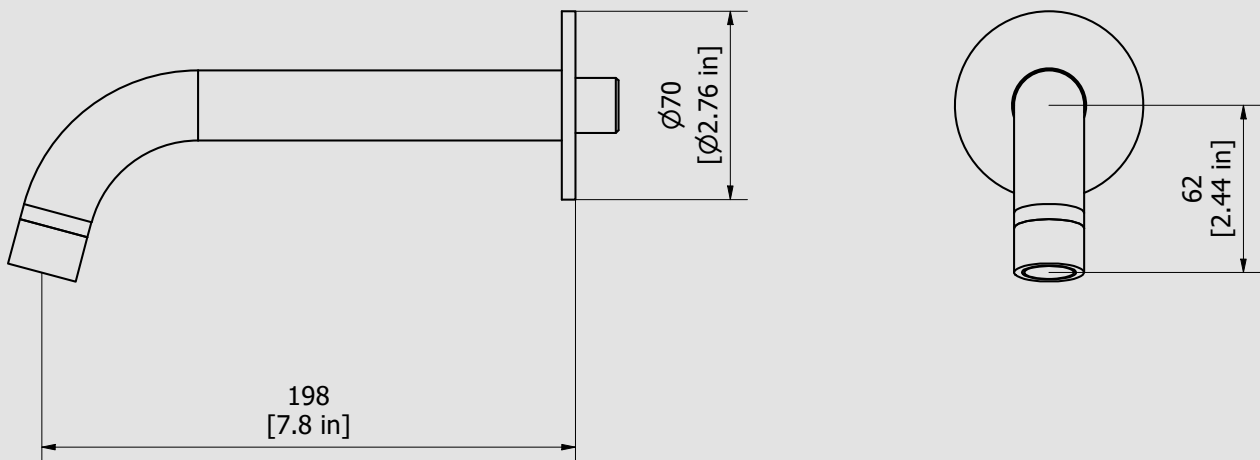

Collection

INDUSTRIA

Article

ID322_23

Description

Wall mounted spout

Box Dimensions

150x190x98 mm

Dimensions

Cartridge

Threaded fitting

G1/2" male

Aerator

M24x1

Flow Rate (+/-10%)

1 BAR
6.5 l/m

2 BAR
8 l/m

3 BAR
8 l/m

Production

Main body is a single hot stamped pieces

Material

BRASS
According to CuZn42 (CW510L)
Max Lead content: 0.2%

WE ARE **IB**

Parts list				
ITEMS	CODE	DESCRIPTION	FIN	QTÀ
1	AC0012377	Spout-out Ø26 L195	F	1
2	AQ0014681	Aerator Ø26 H17 M24x1 (40.1053.33300)	F	1
3	AQ0009421	OR 26x2 NBR 70 SH	-	1
4	AC0018091	Rosette Ø70 Ø26.5 H5 knurled	F	1