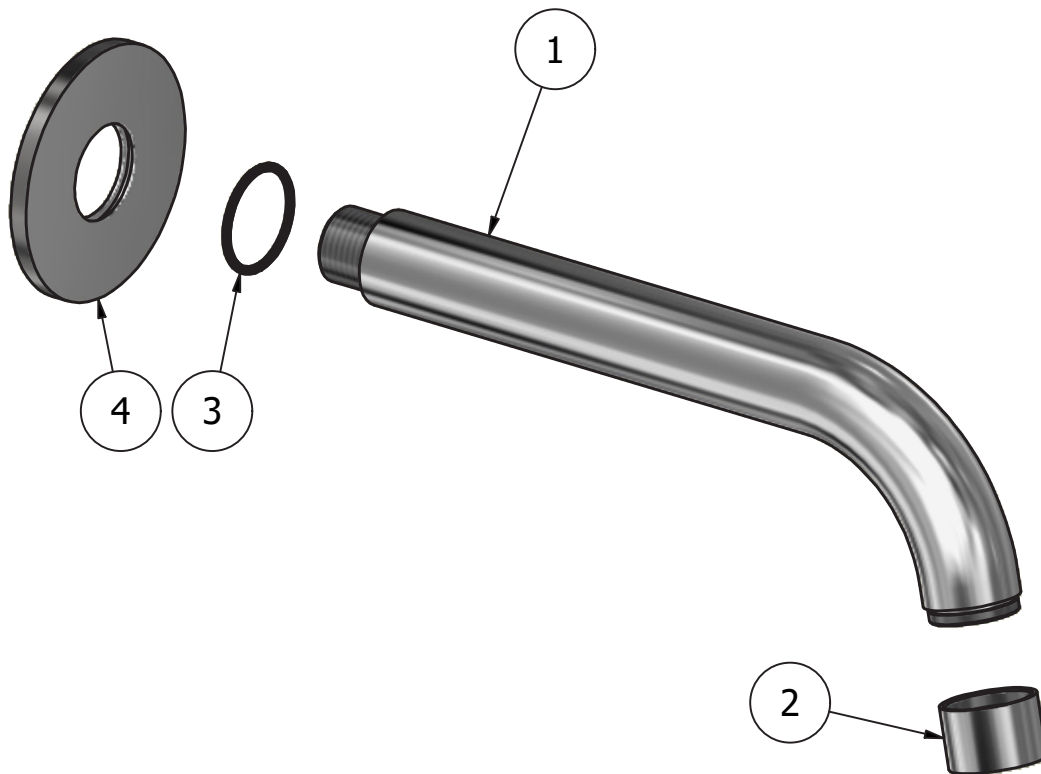

Dimensions

Cartridge

Threaded fitting

G1/2" male

Aerator

M24x1

Flow Rate (+/-10%)

1 BAR
6.5 l/m

2 BAR
8 l/m

3 BAR
8 l/m

Production

Main body is a single hot stamped pieces

Material

BRASS
According to CuZn42 (CW510L)
Max Lead content: 0.2%

WE ARE **IB**

Parts list				
ITEMS	CODE	DESCRIPTION	FIN	QTÀ
1	AC0012377	Spout-out Ø26 L195	F	1
2	AQ0014681	Aerator Ø26 H17 M24x1 (40.1053.33300)	F	1
3	AQ0009421	OR 26x2 NBR 70 SH	-	1
4	AC0018091	Rosette Ø70 Ø26.5 H5 knurled	F	1