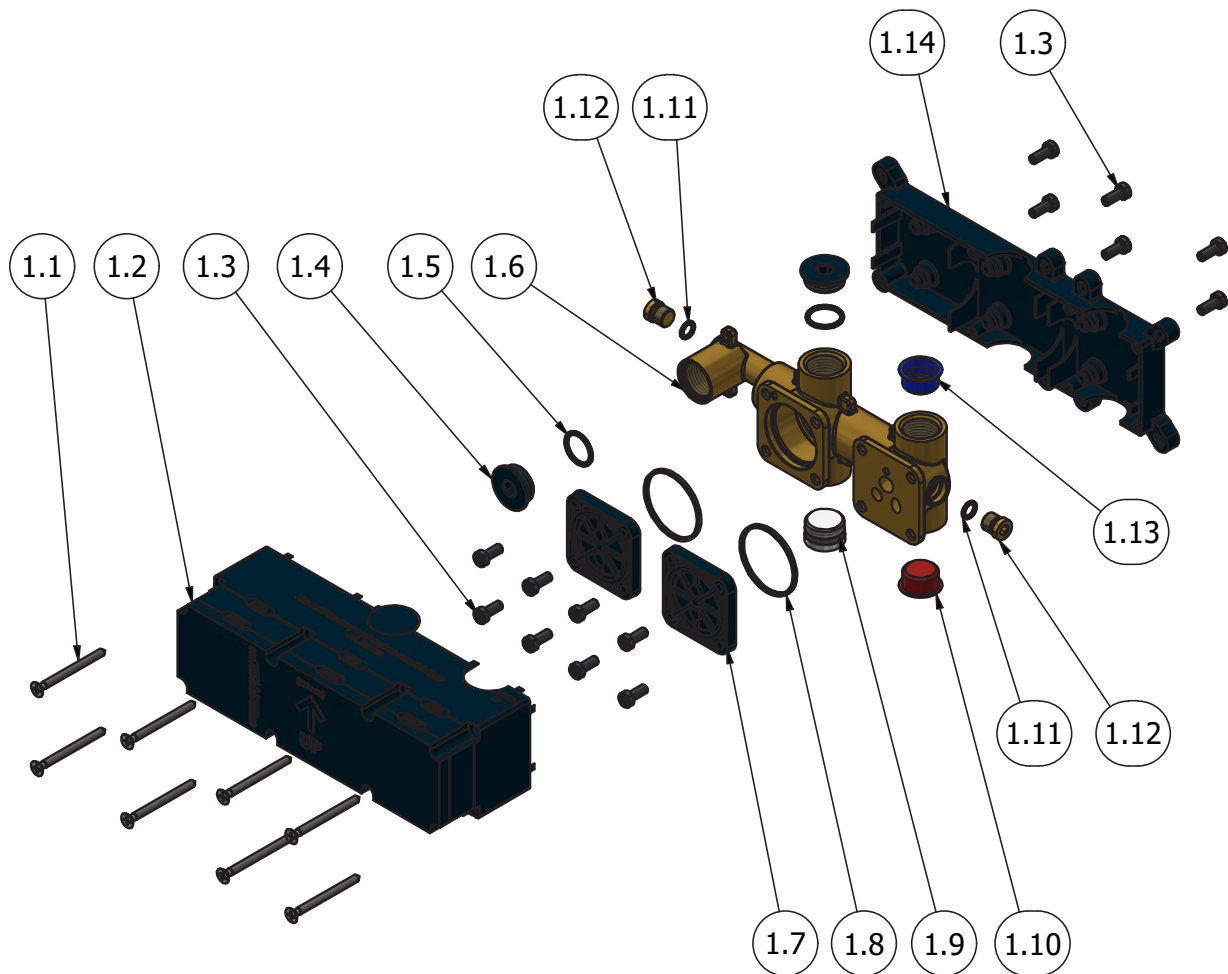

Dimensions

Cartridge

Threaded fitting

**Treaded fitting G1/2" female**

Aerator

Flow Rate (+/-10%)

1 BAR	2 BAR	3 BAR
10 l\m	14.1 l\m	17.2 l\m

Production

P.IVA 01785230986  
capitale sociale  
€420.000,00 i.v.

www.weareib.it

WE ARE IB

Parts list				
ITEMS	CODE	DESCRIPTION	FIN	QTÀ
1	CP313XX2-22	Preassembled recessed body two ways	-	1
1.1	AQ0010626	Inox screw Ø4 L50	-	8
1.2	AQ0015712	Upper box	-	1
1.3	AQ0015707	Screw DIN 7984 m5x12 TCEI Ø8.5	-	14
1.4	AQ0017128	Plug G1/2M H8.3	-	2
1.5	AQ0009338	OR 16x2 N BR 70 SH	-	2
1.6	CT0002501	Recessed body 3 ways	G	1
1.7	AQ0017083	Square cap 48x48 H6 PA66-30	-	2
1.8	AQ0017090	Silicone Gasket Ø40.3 Ø37.3 H2	-	2
1.9	AQ0014617	Plug G1/2" short	-	1
1.10	AQ0014537	Red thread's protecting cap Ø19	-	1
1.11	AQ0001330	OR 6.75x1.78 NBR 70 SH	-	2
1.12	AS0010770	Plug M10x1 H12	G	2
1.13	AQ0014538	Blu thread's protecting cap Ø19	-	1
1.14	AQ0015722	Lower box	-	1