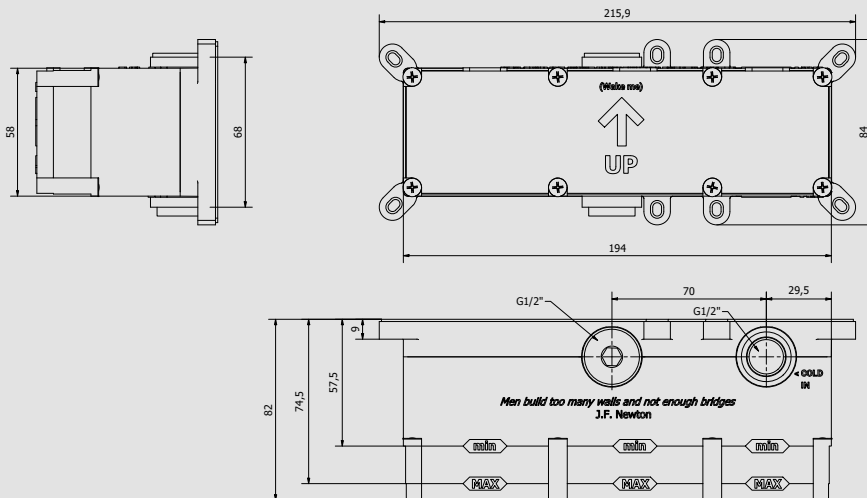

## INC313

Description

**Built-in wall mixer two ways**

Box Dimensions

**230x90x85 mm**

Weight

**1.3 kg**

Finishes

Dimensions

Cartridge

Threaded fitting

**Treaded fitting G1/2" female**

Aerator

Flow Rate (+/-10%)

1 BAR	2 BAR	3 BAR
10 l\m	14.1 l\m	17.2 l\m

Production