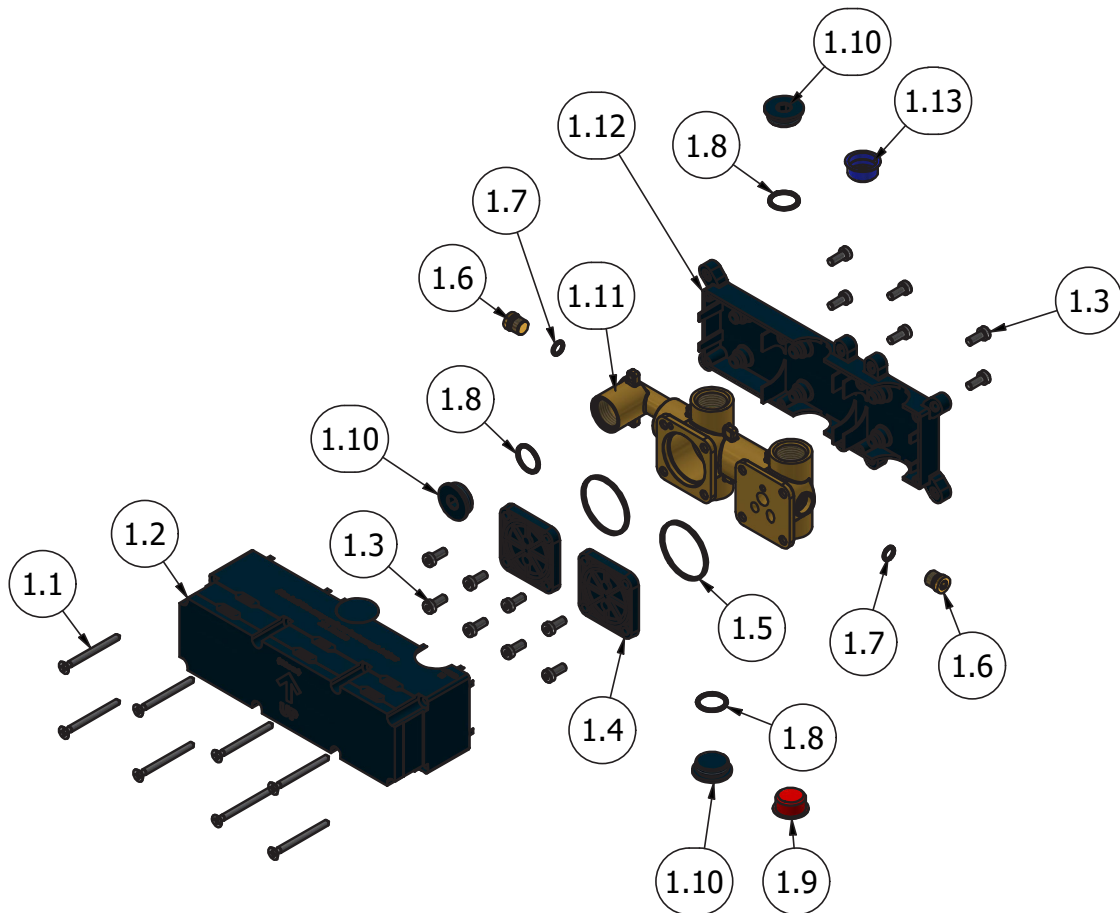

Dimensions

Cartridge

Threaded fitting

Treaded fitting G1/2" female

Aerator

Flow Rate (+/-10%)

1 BAR	2 BAR	3 BAR
8.3 l/m	11.7 l/m	14.3 l/m

Production

P.IVA 01785230986
capitale sociale
€420.000,00 i.v.

www.weareib.it

WE ARE IB

Parts list			
ELEM.	CODE	DESCRIPTION	QTÀ
1	CP314XX-21	Preassembled recessed body three ways	1
1.1	AQ0010626	Inox screw Ø4 L50	8
1.2	AQ0015712	Upper box	1
1.3	AQ0015707	Screw DIN 7984 m5x12 TCEI Ø8.5	14
1.4	AQ0017083	Square cap 48x48 H6 PA66-30	2
1.5	AQ0017090	Silicone Gasket Ø40.3 Ø37.3 H2	2
1.6	AS0010770	Plug M10x1 H12	2
1.7	AQ0001330	OR 6.75x1.78 NBR 70 SH	2
1.8	AQ0009338	OR 16x2 N BR 70 SH	3
1.9	AQ0014537	Red thread's protecting cap Ø19	1
1.10	AQ0015715	Plug G1/2M H8.35	3
1.11	CT0002501	Recessed body 3 ways	1
1.12	AQ0015722	Lower box	1
1.13	AQ0014538	Blu thread's protecting cap Ø19	1