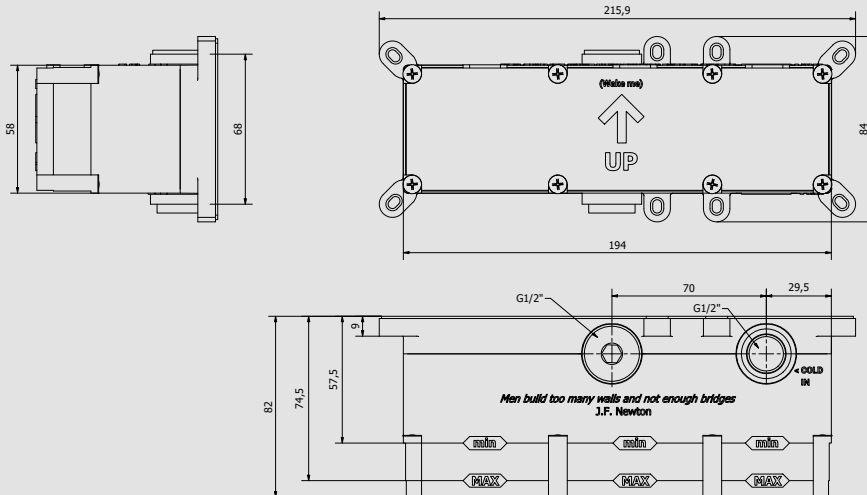

230x90x85 mm

Weight

1.3 kg

Finishes

- CC**
CHROME
- PL**
PLATINUM
- SS**
BRUSHED
NICKEL
- ON**
NATURAL
BRASS
- BO**
MATT
WHITE
- NP**
MATT
BLACK
- CF**
BLACK
CHROME
- CS**
BRUSHED
BLACK
CHROME
- II**
PALE
GOLD
- IS**
BRUSHED
PALE GOLD
- RS**
ROSE
GOLD
- SR**
BRUSHED
ROSE GOLD
- OO**
GOLD
- OS**
BRUSHED
GOLD
- RR**
ANTIQUÉ
COPPER
- BB**
ANTIQUÉ
BRONZE

Dimensions

Cartridge

Threaded fitting

Treaded fitting G1/2" female

Aerator

Flow Rate (+/-10%)

1 BAR	2 BAR	3 BAR
8.3 l/m	11.7 l/m	14.3 l/m

Production