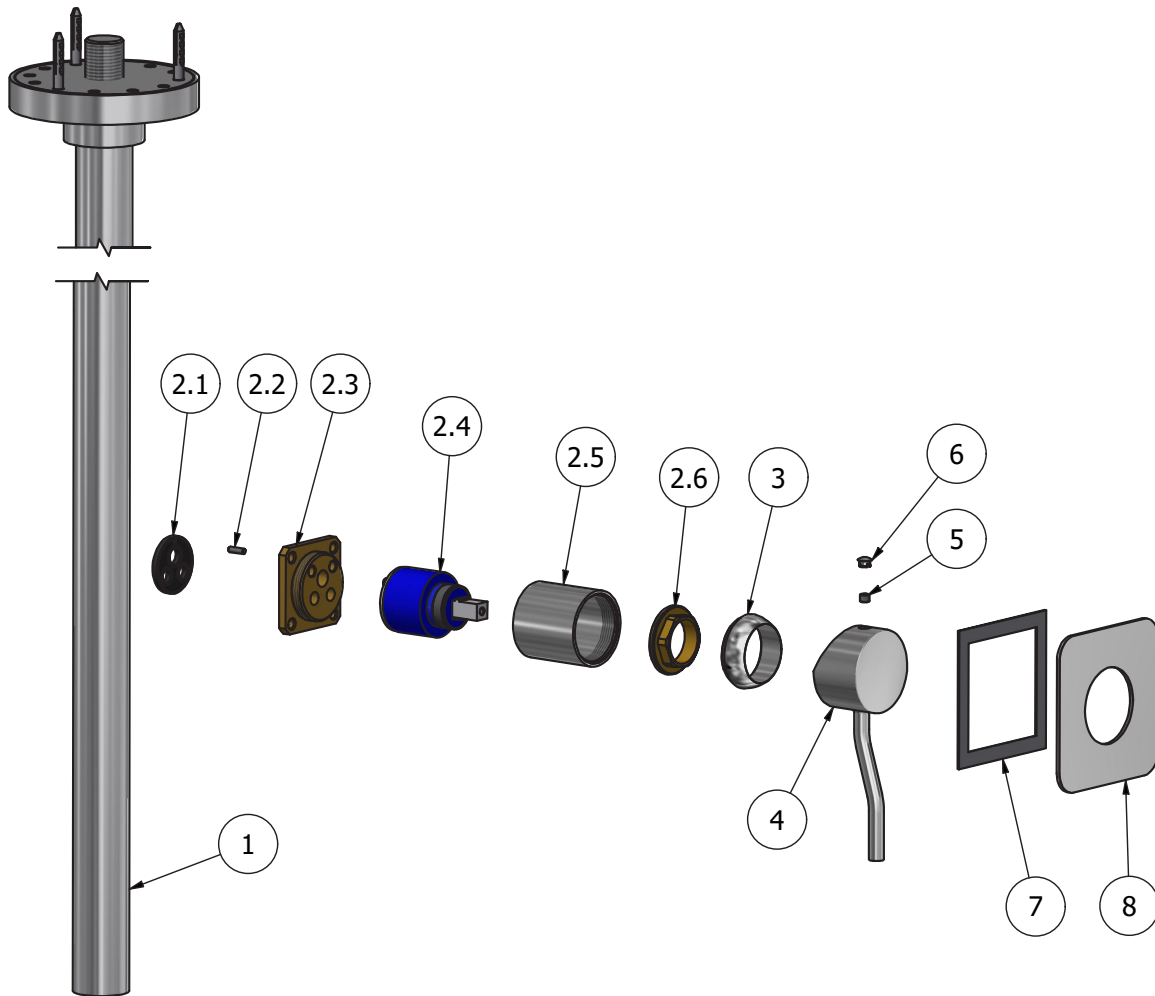

WE ARE IB

Collection

KUSASI

Article

KU210

Description

Ceiling spout with wall mounted mixer.

Built-in body to be purchased separately INC300

T. +39 030 802101
F. +39 030 803097
info@weareib.it

P.IVA 01785230986
capitale sociale
€420.000,00 i.v.

www.weareib.it

WE ARE IB

Parts list			
ELEM.	CODE	DESCRIPTION	QTÀ
1	AQ0014252	Ceiling wash basin mixer	1
2	CPIN206CC-19	Mixer 47x47 x recessed	1
2.1	AQ0015684	Gasket Ø31 H3.5 Ø7 Ø7.5	1
2.2	AQ0015357	Grubscrew M3x10 flat point	1
2.3	AS0013040	Insert 47x47 H11 M37x1.5	1
2.4	AQ0004095	Ceramic cartridge Ø35 9x9 (K35A)	1
2.5	AC0010445	Ring for recessed shower mixer	1
2.6	AQ0001040	Cartridge ring nut M37x1.5 H9	1
3	AQ0003630	Cartridge ring nut cover M37x1.5	1
4	AQ0009475	Kusasi zamak lever Ø45 L125	1
5	AQ0009541	Grubscrew M5x4 flat point	1
6	AQ0006650	Plug cover Ø7	1
7	AQ0015829	Rubber packing double-sided tape 75x75x8x1	1
8	AC0013100	Plate 85X85 x2 300	1