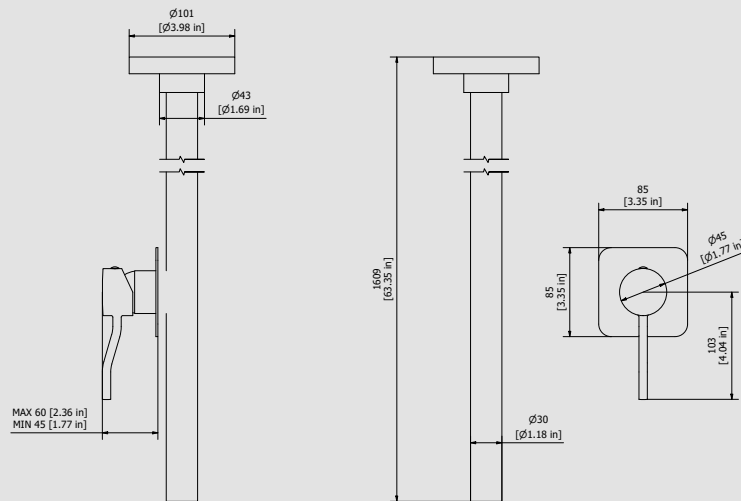

WE ARE IB

Collection

KUSASI

Article

KU210

Description

Ceiling spout with wall mounted mixer.

Built-in body to be purchased separately INC300

Box Dimensions

150x190x98
Ø70 x 1700

Weight

4.5 kg

Finishes

- CC**
CHROME
- PL**
PLATINUM
- SS**
BRUSHED
NICKEL
- ON**
NATURAL
BRASS
- BO**
MATT
WHITE
- NP**
MATT
BLACK
- CF**
BLACK
CHROME
- CS**
BRUSHED
BLACK
CHROME
- II**
PALE
GOLD
- IS**
BRUSHED
PALE GOLD
- RS**
ROSE
GOLD
- SR**
BRUSHED
ROSE GOLD
- OO**
GOLD
- OS**
BRUSHED
GOLD
- RR**
ANTIQUÉ
COPPER
- MB**
MODERN
BRONZE

Dimensions

Cartridge

Ø35 ceramic cartridge

Threaded fitting

G1/2" male

Aerator

M18.5x1

Flow Rate (+/-10%)

1 BAR
4.3 l/m

2 BAR
5.2 l/m

3 BAR
7 l/m

Production

Main body is a machined from a solid pieces

Material

BRASS
According to CuZn42 (CW510L)
Max Lead content: 0.2%

IB RUBINETTERIE s.p.a
via dei Pianotti 3/5
25068 Sarezzo (BS) - Italy -