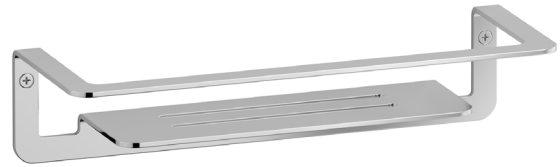

Collection

OFFICINA

Article

OF015

Description

Shelf

Box Dimensions
340x180x70 mm

Weight
0.4 kg

Production

Main body is a machined from a solid pieces

Material

St. Steel

WE ARE **IB**

Parts list				
ITEMS	CODE	DESCRIPTION	FIN	QTÀ
1	AC0017972	Shelf 300x110x70 th.3mm	F	1
2	AQ0010626	Inox screw Ø4 L50	F	2
3	AQ0010660	Dowel fisher Ø8 L40	-	2