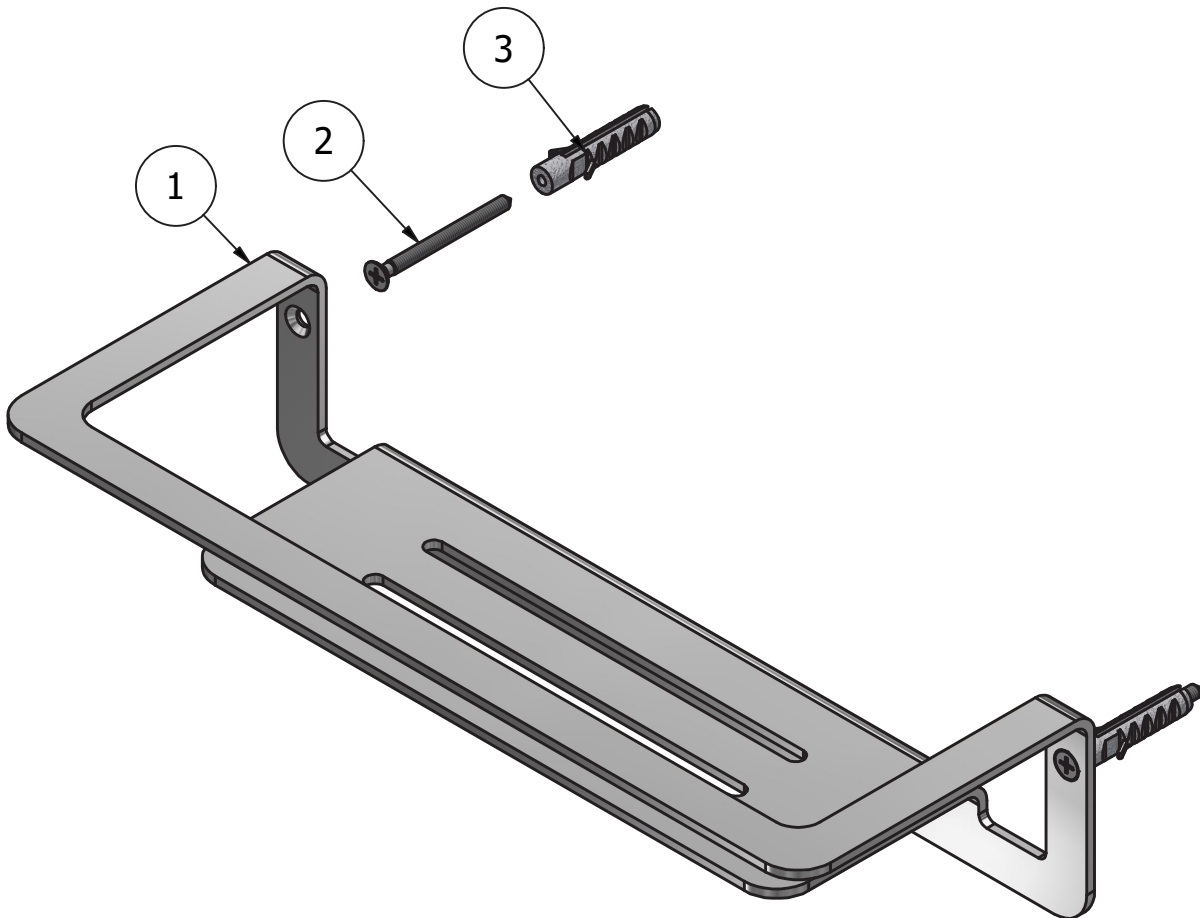

Production

Main body is a machined from a solid pieces

Material

St. Steel

WE ARE **IB**

Parts list				
ITEMS	CODE	DESCRIPTION	FIN	QTÀ
1	AC0017972	Shelf 300x110x70 th.3mm	F	1
2	AQ0010626	Inox screw Ø4 L50	F	2
3	AQ0010660	Dowel fisher Ø8 L40	-	2