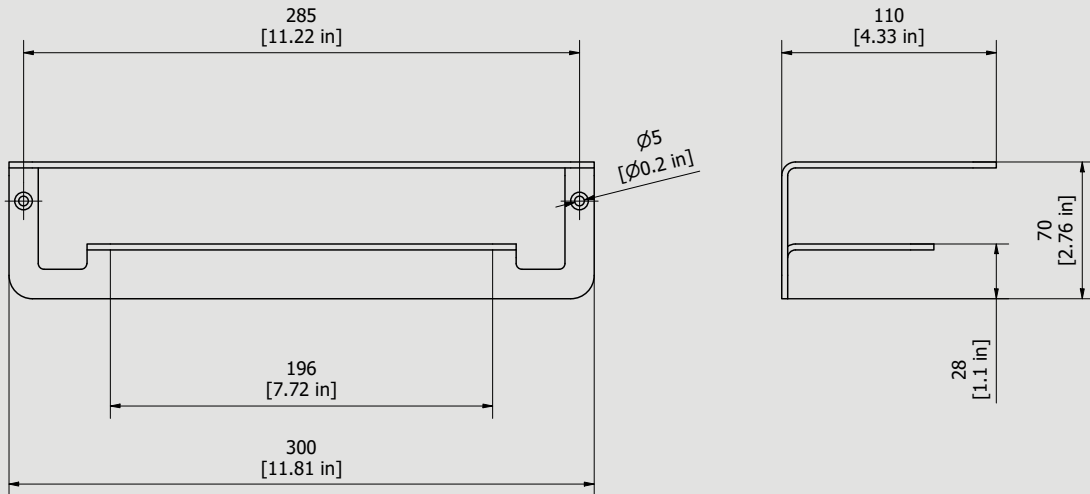

Collection

OFFICINA

Article

OF015

Description

Shelf

Box Dimensions
340x180x70 mm

Weight
0.4 kg

Dimensions

Cartridge

Hoses

Aerator

Flow Rate (+/-10%)

1 BAR

2 BAR

3 BAR

Production

Main body is a machined from a solid pieces

Material

St. Steel

WE ARE **IB**

Parts list				
ITEMS	CODE	DESCRIPTION	FIN	QTÀ
1	AC0017972	Shelf 300x110x70 th.3mm	F	1
2	AQ0010626	Inox screw Ø4 L50	F	2
3	AQ0010660	Dowel fisher Ø8 L40	-	2