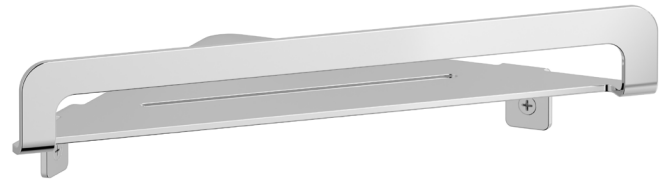

WE ARE IB

Collection

REFLEX

Article

RX016

Description

Shelf

Box Dimensions

- mm

Weight

0.4 kg

Finishes

- **CC**
CHROME
- **CF**
BLACK CHROME
- **OO**
GOLD
- **MB**
MODERN BRONZE
- **SS**
BRUSHED NICKEL
- **CS**
BRUSHED BLACK CHROME
- **BO**
MATT WHITE
- **NP**
MATT BLACK
- **IS**
BRUSHED PALE GOLD
- **OS**
BRUSHED GOLD
- **II**
PALE GOLD
- **RR**
ANTIQUÉ COPPER
- **RS**
ROSE GOLD
- **ON**
NATURAL BRASS
- **SR**
BRUSHED ROSE GOLD
- **PL**
PLATINUM