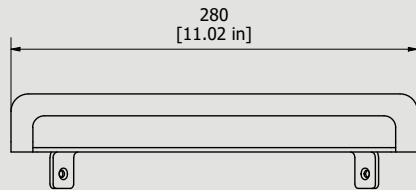

Dimensions

Cartridge

Hoses

Aerator

Flow Rate (+/-10%)

1 BAR

2 BAR

3 BAR