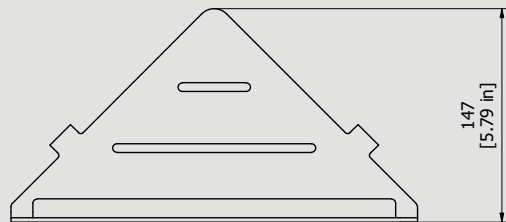

Dimensions

Cartridge

Hoses

Aerator

Flow Rate (+/-10%)

1 BAR

2 BAR

3 BAR