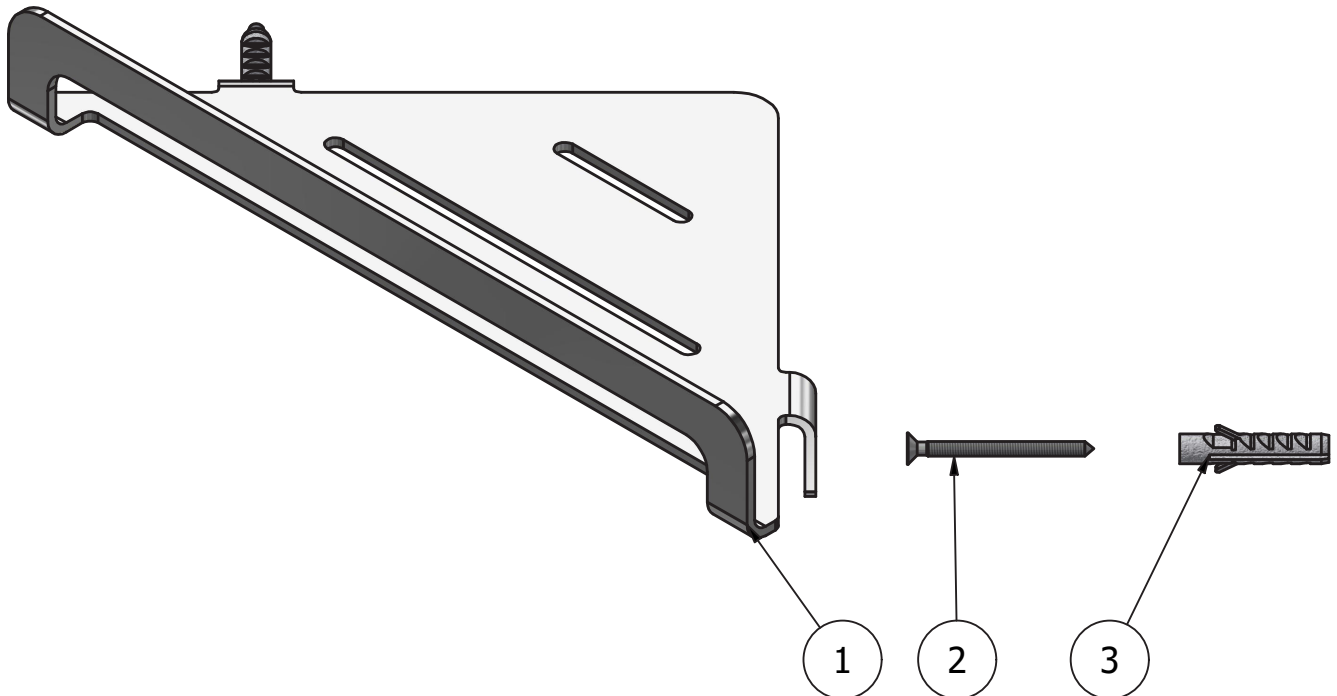

www.weareib.it

WE ARE **IB**

Parts list				
ITEMS	CODE	DESCRIPTION	FIN	QTÀ
1	AC0017973	Corner shelf 280x147x40 th.3mm	F	1
2	AQ0010626	Inox screw Ø4 L50	F	2
3	AQ0010660	Dowel fisher Ø8 L40	-	2

WE ARE IB

WARRANTY