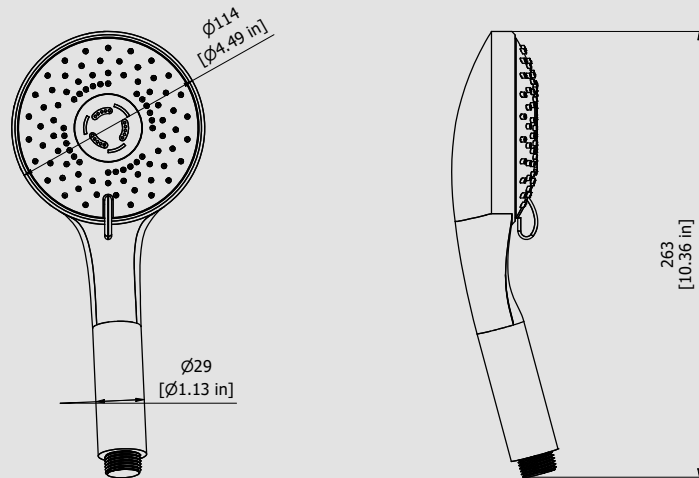

WE ARE IB

Collection

Handshower

Article

SH036

Description

Multifunctional hand shower

Box Dimensions

225x140x70 mm

Weight

0.5 kg

Finishes

- **CC**
CHROME
- **PL**
PLATINUM
- **SS**
BRUSHED
NICKEL
- **ON**
NATURAL
BRASS
- **BO**
MATT
WHITE
- **NP**
MATT
BLACK
- **CF**
BLACK
CHROME
- **CS**
BRUSHED
BLACK
CHROME
- **II**
PALE
GOLD
- **IS**
BRUSHED
PALE GOLD
- **RS**
ROSE
GOLD
- **SR**
BRUSHED
ROSE GOLD
- **OO**
GOLD
- **OS**
BRUSHED
GOLD
- **RR**
ANTIQUÉ
COPPER
- **BB**
ANTIQUÉ
BRONZE

Dimensions

Cartridge

-

Threaded fitting

G1/2" M

Aerator

-

Flow Rate (+/-10%)