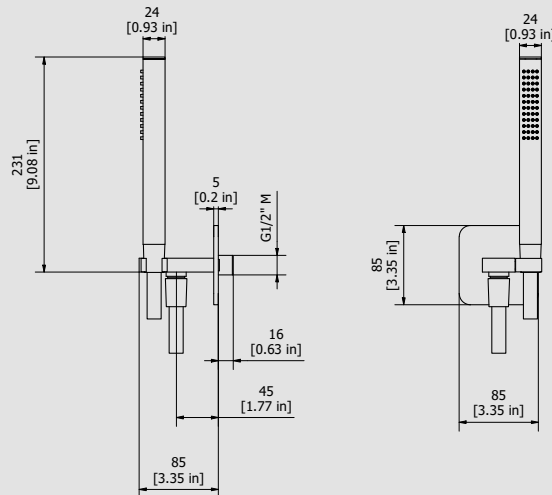

280x260x70 mm

Weight

1.2 kg

Finishes

- **CC**
CHROME
- **PL**
PLATINUM
- **SS**
BRUSHED
NICKEL
- **ON**
NATURAL
BRASS
- **BO**
MATT
WHITE
- **NP**
MATT
BLACK
- **CF**
BLACK
CHROME
- **CS**
BRUSHED
BLACK
CHROME
- **II**
PALE
GOLD
- **IS**
BRUSHED
PALE GOLD
- **RS**
ROSE
GOLD
- **SR**
BRUSHED
ROSE GOLD
- **OO**
GOLD
- **OS**
BRUSHED
GOLD
- **RR**
ANTIQUÉ
COPPER
- **BB**
ANTIQUÉ
BRONZE
- **MB**
MODERN
BRONZE

Dimensions

Cartridge

-

Threaded fitting

-

Aerator

-

Flow Rate (+/-10%)

1 BAR
12 l/m

2 BAR
17 l/m

3 BAR
21 l/m

Production

Main body is a single hot stamped pieces

Material

BRASS
According to CuZn39Pb3 (CW614N)
Max Lead content: 2.5%

IB RUBINETTERIE s.p.a
via dei Pianotti 3/5
25068 Sarezzo (BS) - Italy -