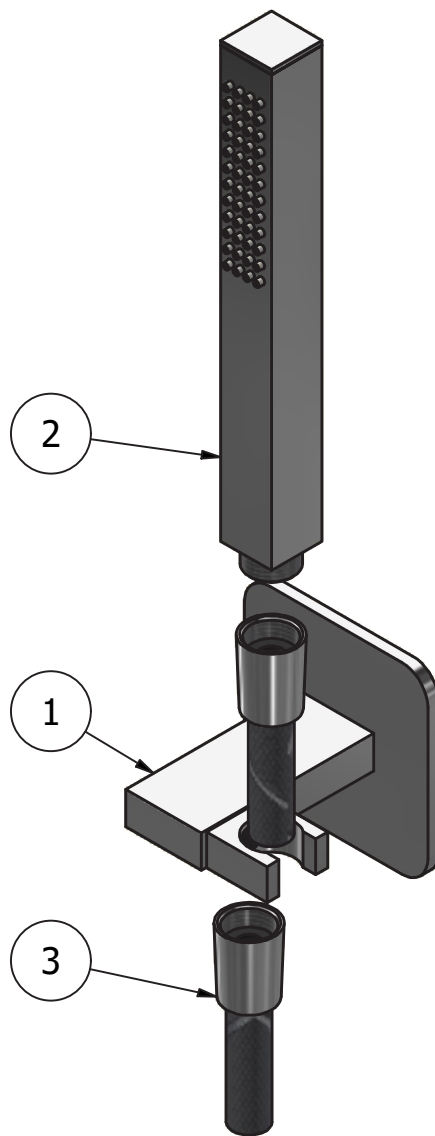

WE ARE **IB**

Parts list				
ITEMS	CODE	DESCRIPTION	FIN	QTÀ
1	AQ0018101	OnAir square support	F	1
2	AQ0013639	Square hand shower OnAir	F	1
3	AQ0018056	Flex snapon G1/2" F L150cm Silver	F	1