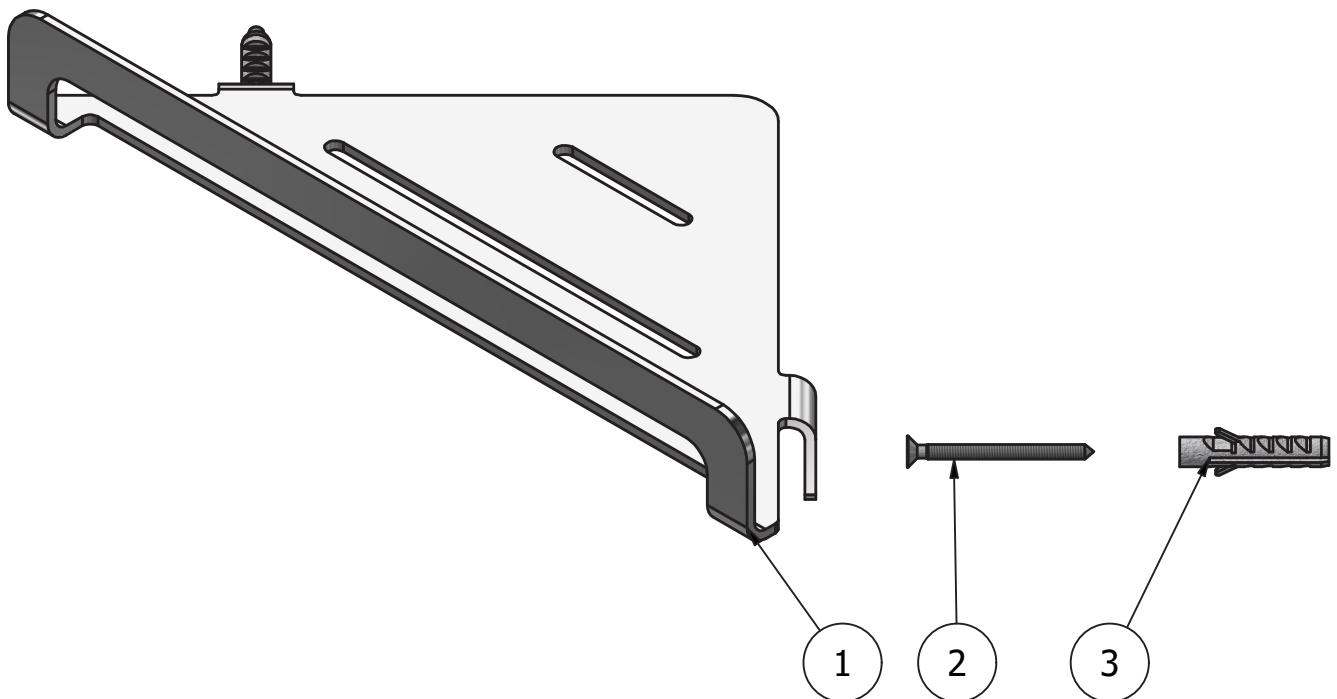

Production

**Main body is a machined from a solid pieces**

Material

**St. Steel**

WE ARE **IB**

Parts list				
ITEMS	CODE	DESCRIPTION	FIN	QTÀ
1	AC0017973	Corner shelf 280x147x40 th.3mm	F	1
2	AQ0010626	Inox screw Ø4 L50	F	2
3	AQ0010660	Dowel fisher Ø8 L40	-	2