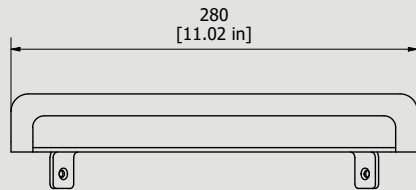

### S0016

Description

**Shelf**

Box Dimensions

- mm

Weight

**0.4 kg**

Finishes

Dimensions

Cartridge

Hoses

Aerator

Flow Rate (+/-10%)

**1 BAR**

**2 BAR**

**3 BAR**