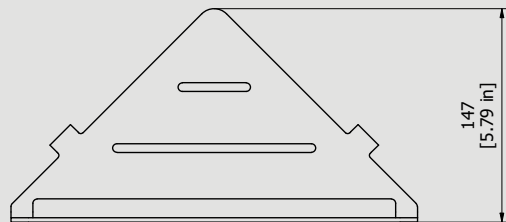

### S0016

Description

**Shelf**

Box Dimensions

- mm

Weight

**0.4 kg**

Finishes

Dimensions

Cartridge

Hoses

Aerator

Flow Rate (+/-10%)

**1 BAR**

**2 BAR**

**3 BAR**