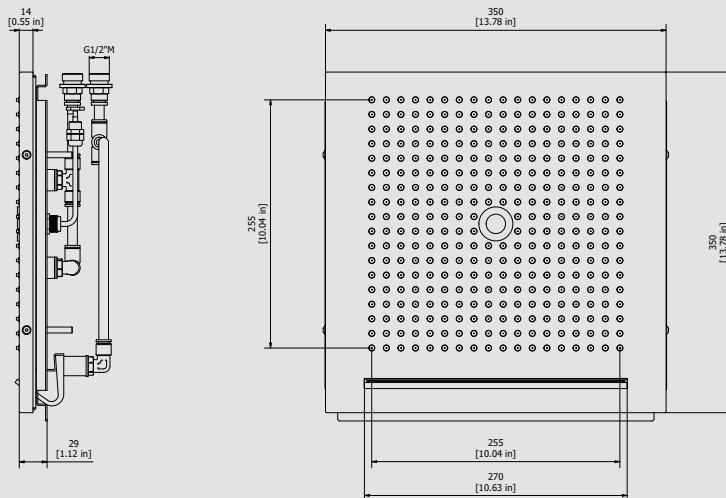

WE ARE IB

Collection

AQUARIVA

Article

AV370

Description

Semi-built in showerhead with rain, waterfall and chromotherapy.

Box Dimensions

455x455x155 mm

Weight

9 kg

Finishes

- **CC**
CHROME
- **PL**
PLATINUM
- **SS**
BRUSHED
NICKEL
- **ON**
NATURAL
BRASS
- **BO**
MATT
WHITE
- **NP**
MATT
BLACK
- **CF**
BLACK
CHROME
- **CS**
BRUSHED
BLACK
CHROME
- **II**
PALE
GOLD
- **IS**
BRUSHED
PALE GOLD
- **RS**
ROSE
GOLD
- **SR**
BRUSHED
ROSE GOLD
- **OO**
GOLD
- **OS**
BRUSHED
GOLD
- **RR**
ANTIQUÉ
COPPER
- **BB**
ANTIQUÉ
BRONZE
- **MB**
MODERN
BRONZE

Dimensions

Cartridge

-

Threaded fitting

Threaded fitting G1/2" M

Aerator

-

Flow Rate (+/-10%)