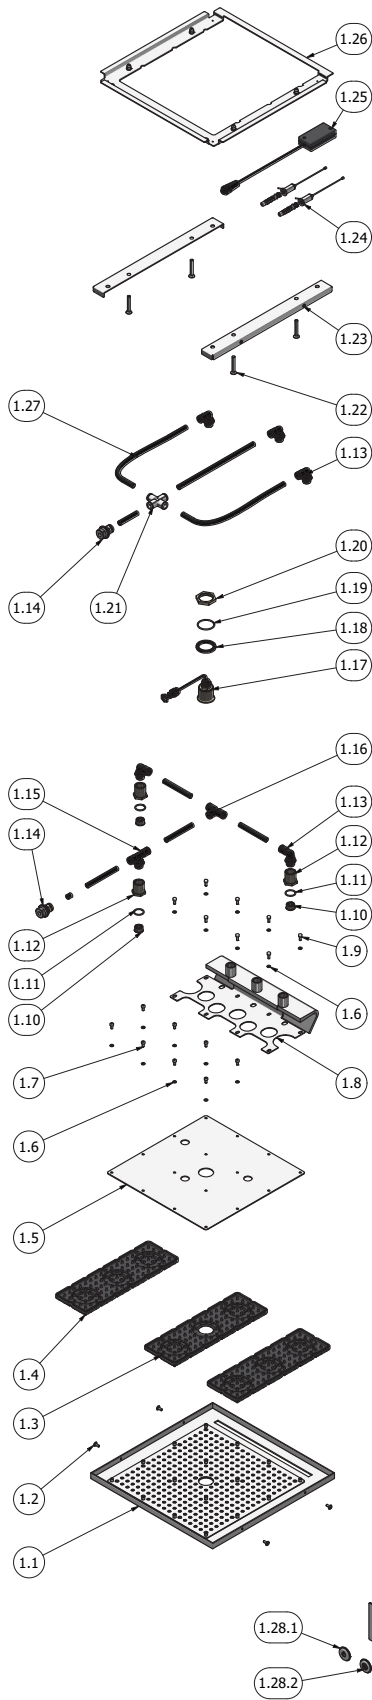

T. +39 030 802101
F. +39 030 803097
info@weareib.it

P.IVA 01785230986
capitale sociale
€420.000,00 i.v.

www.weareib.it

WE ARE IB

Parts list			
ITEMS	CODE	DESCRIPTION	FIN QTA
1	AQ0017896	Shower head 350x350 rain + waterfall	1
1.1	AQ0017896_1	Boxed shower head 350	1
1.2	AQ0017896_2	TB M4x10 screw with flange Ø9.3	4
1.3	AQ0017896_3	3-module gasket NEW	1
1.4	AQ0017896_4	3 modules gasket	2
1.5	AQ0017896_5	Closing plate 350 central hole NEW	1
1.6	AQ0017896_6	Washer for M4 screws DIN6798 A	16
1.7	AQ0017896_7	TCEI M4x8 UNI5931 screw	8
1.8	AQ0017896_8	Waterfall dispensing spout	1
1.9	AQ0017896_9	TCEI M4x10 UNI5931 screw	8
1.10	AQ0017896_10	Shower head supply connection	3
1.11	AQ0017896_11	O-ring 18x2	3
1.12	AQ0017896_12	Shower head connection	3
1.13	AQ0017896_13	Revolving elbow RL31 G3 / 8 *M Ø10	5
1.14	AQ0017896_14	Connection art.804 G1/2" M Ø10 with OR	2
1.15	AQ0017896_15	Double swivel connection RL32 G3/8" M Ø10	1
1.16	AQ0017896_16	Fox RL5 intermediate T fitting Ø10	1
1.17	AQ0017896_17	RGB led spotlight with cable for PCB and PG7	1
1.18	AQ0017896_18	NEW shower head sealing ring	1
1.19	AQ0017896_19	O-ring Ø31.5x2 green silicone	1
1.20	AQ0017896_20	Nut M30x1 HEX 36	1
1.21	AQ0017896_21	Cross fitting for tube Ø10	1
1.22	AQ0017896_22	SPEI M6x40 UNI 5933 screw	4
1.23	AQ0017896_23	350 shower head fixing profile with rivets	2
1.24	AQ0017896_24	Bracket fixing pack	1
1.25	AQ0017896_25	Power box spotlight 1 conn. JTS	1
1.26	AQ0017896_26	Bracket with rivets for fixing 350 shower head with waterfall	1
1.27	AQ0017896_27	RILSAN PA12 J7 Ø10 Ø8 pipe	2
1.28	AQ0017896_28	Wall display control	1
1.28.1	AQ0017896_A01	Screen-printed power on display button	1
1.28.2	AQ0017896_A02	Screen-printed chromotherapy button	1
1.28.3	AQ0017896_A03	Plate for wall control display	1
1.28.4	AQ0017896_A04	Double-sided adhesive gasket	1
1.28.5	AQ0017896_A05	Rivets Ø16	2
1.28.6	AQ0017896_A06	Self-tapping screw Ø3.5 TS	2
1.28.7	AQ0017896_A07	Fixing plate 150x89	1
1.28.8	AQ0017896_A08	O-ring Ø16x1.5	2
1.28.9	AQ0017896_A09	Display button	2
1.28.10	AQ0017896_A10	Thick ring	2
1.28.11	AQ0017896_A11	Fixing pin	2
1.28.12	AQ0017896_A12	Gasket for wall control display	1
1.28.13	AQ0017896_A13	Screw TCEI M4x8	4
1.28.14	AQ0017896_A14	Gasket Ø30 Ø21	2
1.28.15	AQ0017896_A15	Nut M19x1 Es.22 H3	2
1.28.16	AQ0017896_A16	Coverage	2
1.28.17	AQ0017896_A17	Button box box	1
1.29	AQ0017896_29	Spotlights control box	1