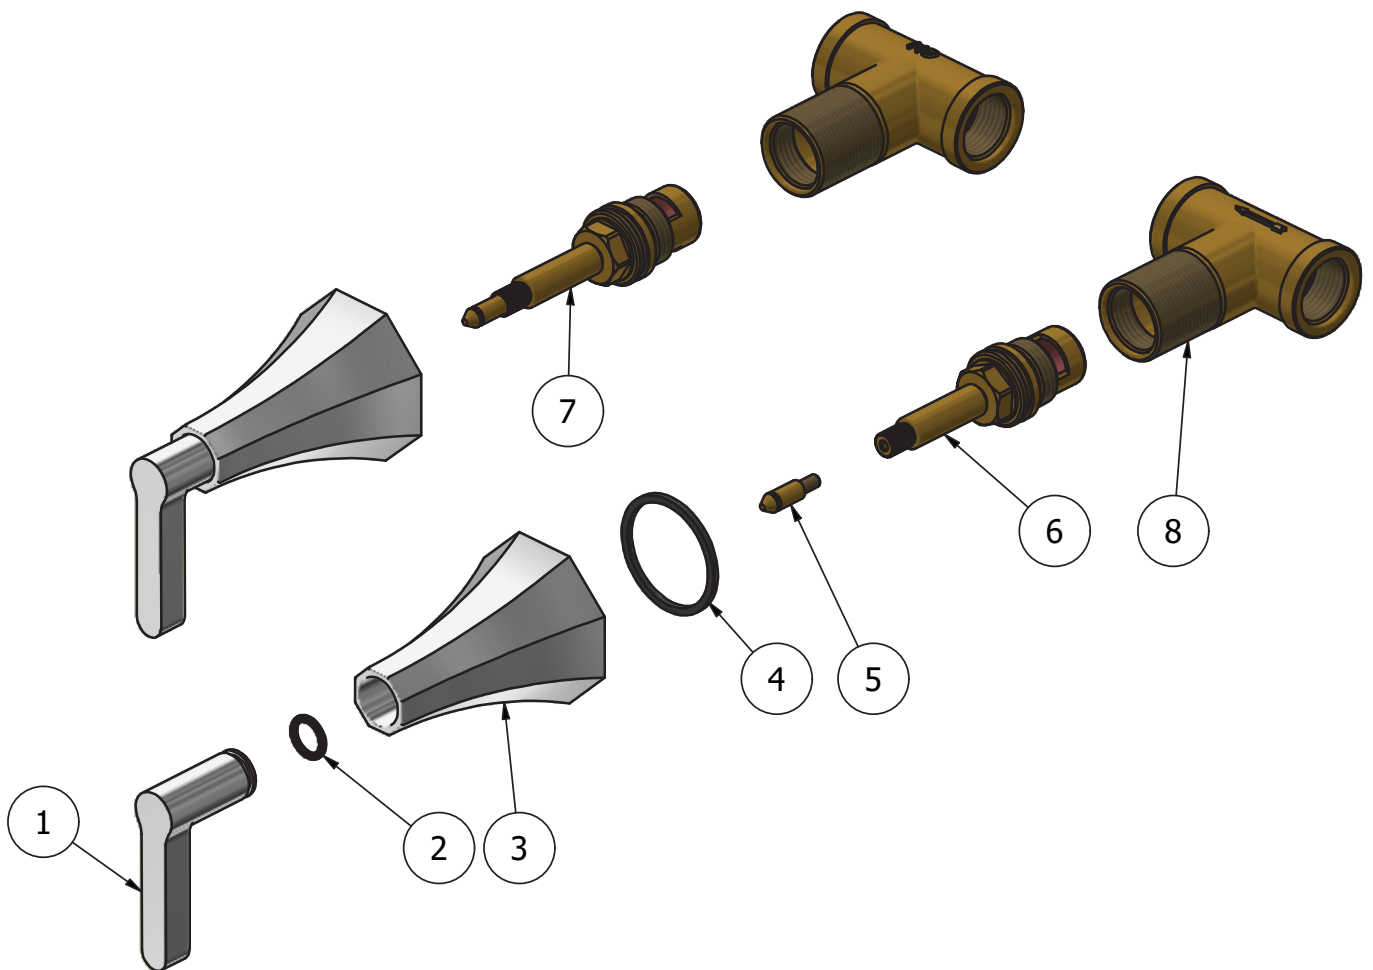

Dimensions

Ceramic headwork

**G1/2" ceramic headwork**

Threaded fitting

**G1/2" female**

Aerator

Flow Rate (+/-10%)

**1 BAR**  
28 l/min

**2 BAR**  
40 l/min

**3 BAR**  
49.3 l/min

Production

**Main body is a single casted pieces**

Material

**BRASS**  
According to CuZn35Pb2AL-B (CB752S)  
Max Lead content: 1.36%

# IB RUBINETTI

Parts list				
ITEMS	CODE	DESCRIPTION	FIN	QTÀ
1	CC0002160	Lever	F	2
2	AQ0010153	OR 10x2 NBR 70 SH	-	2
3	CC0002162	Octagonal bell H70	F	2
4	AQ0010274	Rubber packing Ø38x33.5x2	-	2
5	AQ0010617	Click connection for headworks	-	2
6	AQ0010529	Ceramic headwork 90° SX H38.5 8x20	-	1
7	AQ0010528	Ceramic headwork 90° DX H38.5 8x20	-	1
8	CT0002005	Built-in stopcocks G1/2"	G	2