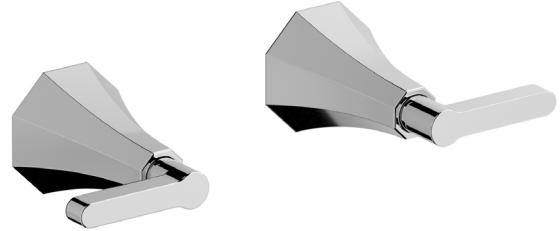

### BL400

Description

Two holes wall mounted shower

Box Dimensions

175x125x90 mm

Weight

1.3 kg

Finishes

- **CC**  
CHROME
- **CF**  
BLACK CHROME
- **OO**  
GOLD
- **BB**  
ANTIQUÉ BRONZE
- **SS**  
BRUSHED NICKEL
- **CS**  
BRUSHED BLACK CHROME
- **BO**  
MATT WHITE
- **ONP**  
MATT BLACK
- **IS**  
BRUSHED PALE GOLD
- **OS**  
BRUSHED GOLD
- **II**  
PALE GOLD
- **RR**  
ANTIQUÉ COPPER
- **RS**  
ROSE GOLD
- **ON**  
NATURAL BRASS
- **SR**  
BRUSHED ROSE GOLD
- **PL**  
PLATINUM
- **MB**  
MODERN BRONZE

Dimensions

Ceramic headwork

**G1/2" ceramic headwork**

Threaded fitting

**G1/2" female**

Aerator

Flow Rate (+/-10%)

**1 BAR**  
28 l/min