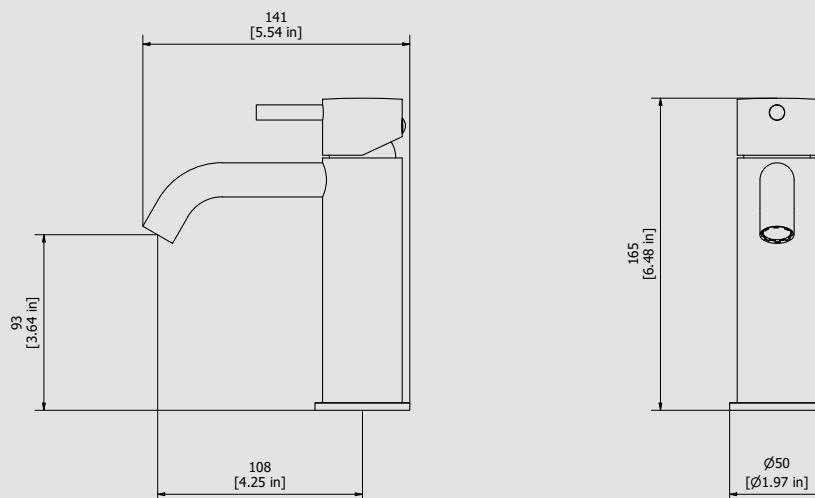

Dimensions