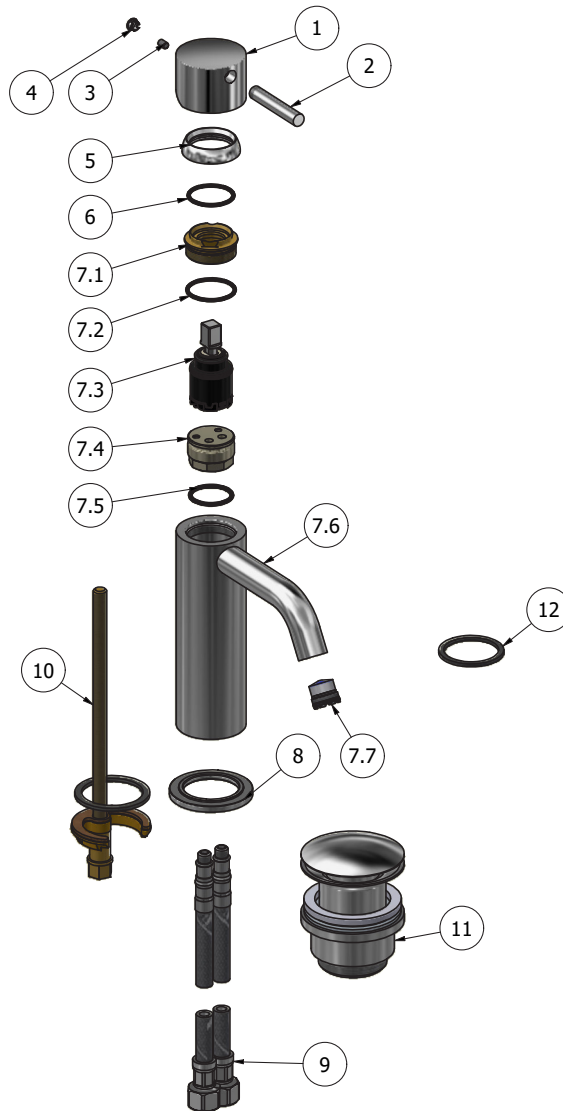

Ø25 ceramic cartridge

Threaded fitting

Inox hoses G3\8" female 400 mms long

Aerator

M16.5X1

Flow Rate (+/-10%)

**1 BAR
3 l\m**

**2 BAR
3.8 l\m**

**3 BAR
3.8 l\m**

Production

Main body is a single casted pieces

Material

BRASS
According to CuZn42 (CW510L)
Max Lead content: 0.2%

WE ARE IB

Parts list				
ITEMS	CODE	DESCRIPTION	FIN	QTÀ
1	AC0011351	Handle Ø42 H30	F	1
2	AC0014230	Rod Ø8 H47 M8x1.25	F	1
3	AQ0001081	Grubscrew M4x6 flat point	-	1
4	AQ0006650	Plug cover Ø7	F	1
5	AC0012004	Cartridge fixing nut chromed cover	F	1
6	AQ0006586	OR 25.12x1.78 NBR 70 SH	-	1
7	CPMT200CC-15	Preassembled basin mixer	-	1
7.1	AS0011353	Cartridge fixing nut M30x1 H14.35	G	1
7.2	AQ0010564	OR 26.7x1.78 NBR 70 SH	-	1
7.3	AQ0016764	Cartridge Ø25 open 9x9 (KH25OPS A4US)	-	1
7.4	AN0010810	Connection piece Ø27X18	N	1
7.5	AQ0010972	OR 23x2 NBR 70 SH	-	1
7.6	AQ0014246	Mixer body Ø42 H129	F	1
7.7	AQ0014147	Perlator PCA cachè laminar 1 GPM (44.3358.010)	-	1
8	AC0010787	Base Ø5 H5	F	1
9	AQ0011013	Flex inox M8x1 G3/8" L450	-	2
10	AQ0015676	Fixing set	-	1
11	AQ0009837	Simple rapid waste 1"1/4	F	1
12	AQ0010307	Rubber packing Ø39 Ø33 H2	-	1