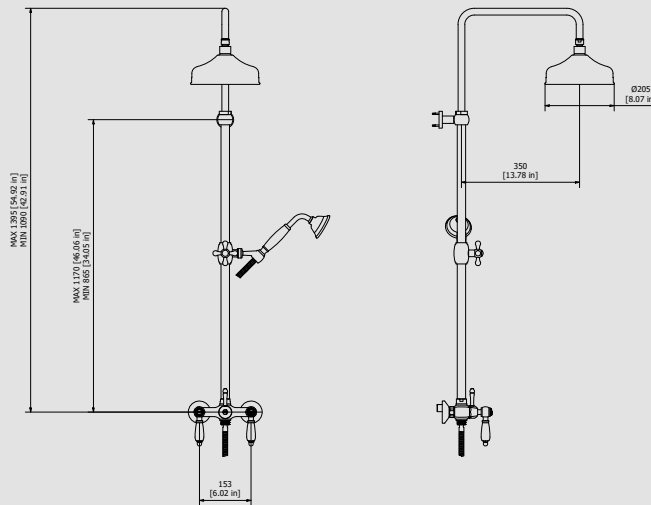

## HL800\_2

Description

Shower column with mixer and shower kit.

Box Dimensions

1003x520x130 mm

Weight

10 kg

Finishes

Dimensions

Cartridge

**Ceramic headwork**

Hoses

**Hose G1/2" F G1/2" cone L150**

Aerator

-

Flow Rate (+/-10%)

ELENCO PARTI			
ELEMENTO	CODICE	DESCRIZIONE	QTÀ
1	AQ0013551	Handle's plug hot	1
2	AQ0009069	Cover Ø20 PLS	2
3	AQ0010985	Screw M4x12	2
4	AQ0010229	Washer for M4	2
5	AC0003397	Lever Ø31.5 H42	2
6	AC0004500	Insert for handle	2
7	AT0004520	Rod M8x1 L68.5	2
8	AQ0004525	Grip handle	2
9	AC0004510	Domed nut	2
10	AC0003100	Cap for headwork	2
11	AQ0013552	Handle's plug cold	1
12	AC0003160	Plug	1
13	AC0006778	Lever for diverter	1
14	AQ0006931	Pin M8x16	1
15	AC0006777	Lever for deviator	1
16	CPHR800CC-21	Pre mounted shower	1
16.1	AS0008071	Diverter's nut W22x19	1
16.2	AQ0009385	OR 18x2.2 NBR 70 SH	2
16.3	AQ0006645	OR 7.66x1.78 NBR 70 SH	2
16.4	AS0008070	Diverter commander Ø19 H42.2	1
16.5	CC0001540	Body bath mixer	1
16.6	AQ0002135	Ceramic headwork 90° left	1
16.7	AQ0003930	Ceramic headwork 90° right	1
16.8	AQ0006997	OR 18x2 NBR 70 SH	1
16.9	AC0016976	Shower connection 21x19 G1/2" H20	1
16.10	AC0000710	Fixing nut G3/4" H14 CH30	2
16.11	AQ0004600	OR 15.6x1.78 NBR 70 SH	2
16.12	AN0008067	Threaded connecting piece M18x1.5 H28.6	2
16.13	AQ0009254	OR 9x3 NBR 70 SH	2
16.14	AS0008069	Diverter's valve Ø19 H44	1
16.15	AS0008068	Junction W21x19 G3/4" L18.8	1
17	AQ0000530	Rosette kit with eccentric and rubber	2
18	AQ0013762	Shower arm	1
19	AQ0014578	Handshower's support	1
20	AQ0008031	Old America shower white	1
21	AQ0010009	Rubber packing G3/4" 24x16x3	2
22	AQ0003120	Hose G1/2" F G1/2" cone L150	1