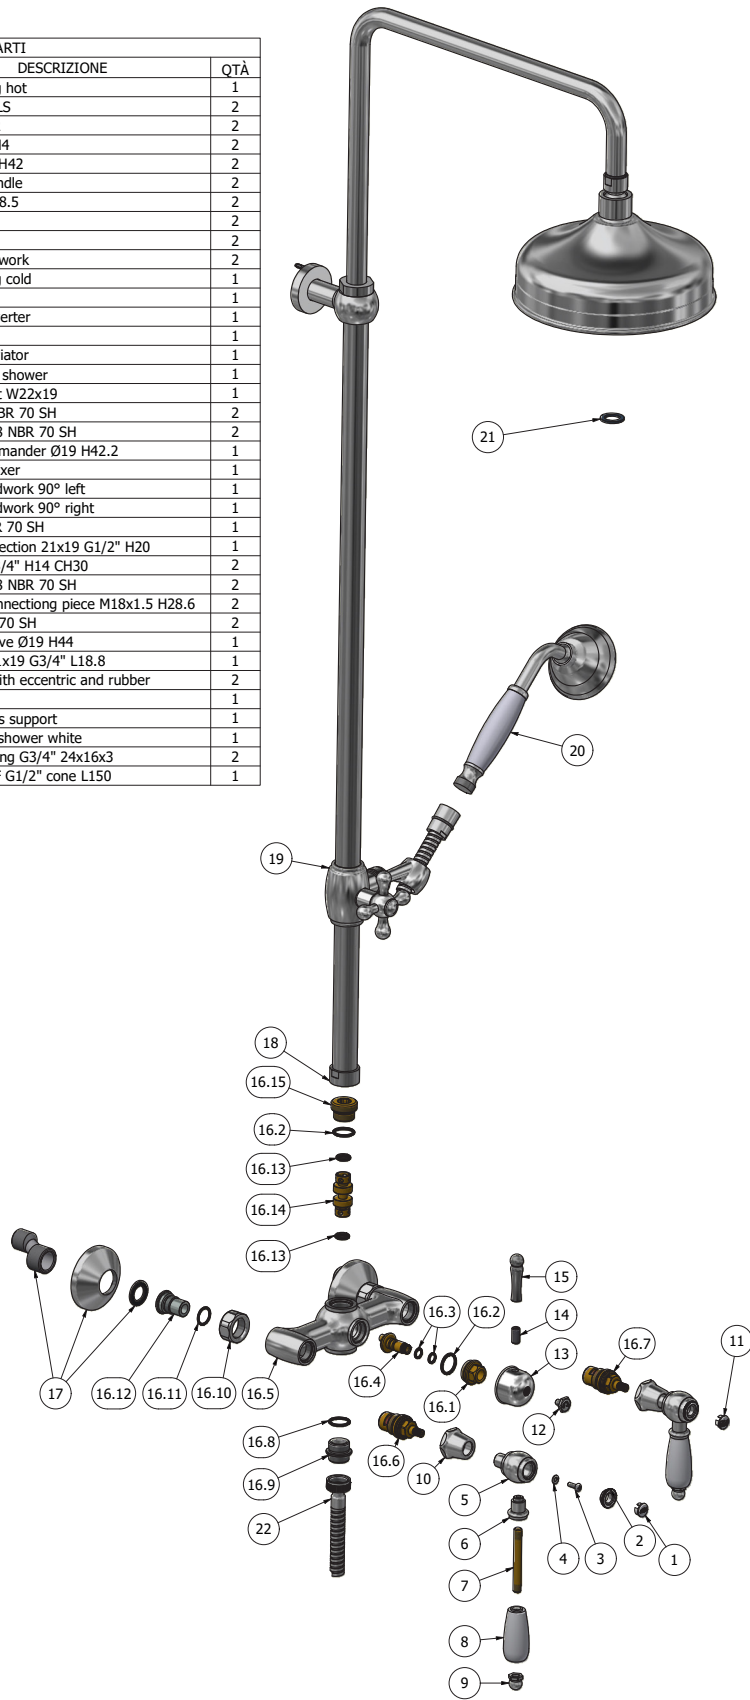

## HL800\_2

Description

Shower column with mixer and shower kit.

Box Dimensions

1003x520x130 mm

Weight

10 kg

Finishes

Dimensions

Cartridge

**Ceramic headwork**

Hoses

**Hose G1/2" F G1/2" cone L150**

Aerator

-

Flow Rate (+/-10%)

<b>1 BAR</b>	<b>2 BAR</b>	<b>3 BAR</b>
<b>8 l/m</b>	<b>12 l/m</b>	<b>14.5 l/m</b>

Production

**Main body is a single casted pieces.**

Material

**BRASS**  
According to CuZn40Pb3 (CW614N)  
Max Lead content: 2.5%

ELENCO PARTI			
ELEMENTO	CODICE	DESCRIZIONE	QTÀ
1	AQ0013551	Handle's plug hot	1
2	AQ0009069	Cover Ø20 PLS	2
3	AQ0010985	Screw M4x12	2
4	AQ0010229	Washer for M4	2
5	AC0003397	Lever Ø31.5 H42	2
6	AC0004500	Insert for handle	2
7	AT0004520	Rod M8x1 L68.5	2
8	AQ0004525	Grip handle	2
9	AC0004510	Domed nut	2
10	AC0003100	Cap for headwork	2
11	AQ0013552	Handle's plug cold	1
12	AC0003160	Plug	1
13	AC0006778	Lever for diverter	1
14	AQ0006931	Pin M8x16	1
15	AC0006777	Lever for deviator	1
16	CPHR800CC-21	Pre mounted shower	1
16.1	AS0008071	Diverter's nut W22x19	1
16.2	AQ0009385	OR 18x2.2 NBR 70 SH	2
16.3	AQ0006645	OR 7.66x1.78 NBR 70 SH	2
16.4	AS0008070	Diverter commander Ø19 H42.2	1
16.5	CC0001540	Body bath mixer	1
16.6	AQ0002135	Ceramic headwork 90° left	1
16.7	AQ0003930	Ceramic headwork 90° right	1
16.8	AQ0006997	OR 18x2 NBR 70 SH	1
16.9	AC0016976	Shower connection 21x19 G1/2" H20	1
16.10	AC0000710	Fixing nut G3/4" H14 CH30	2
16.11	AQ0004600	OR 15.6x1.78 NBR 70 SH	2
16.12	AN0008067	Threaded connecting piece M18x1.5 H28.6	2
16.13	AQ0009254	OR 9x3 NBR 70 SH	2
16.14	AS0008069	Diverter's valve Ø19 H44	1
16.15	AS0008068	Junction W21x19 G3/4" L18.8	1
17	AQ0000530	Rosette kit with eccentric and rubber	2
18	AQ0013762	Shower arm	1
19	AQ0014578	Handshower's support	1
20	AQ0008031	Old America shower white	1
21	AQ0010009	Rubber packing G3/4" 24x16x3	2
22	AQ0003120	Hose G1/2" F G1/2" cone L150	1