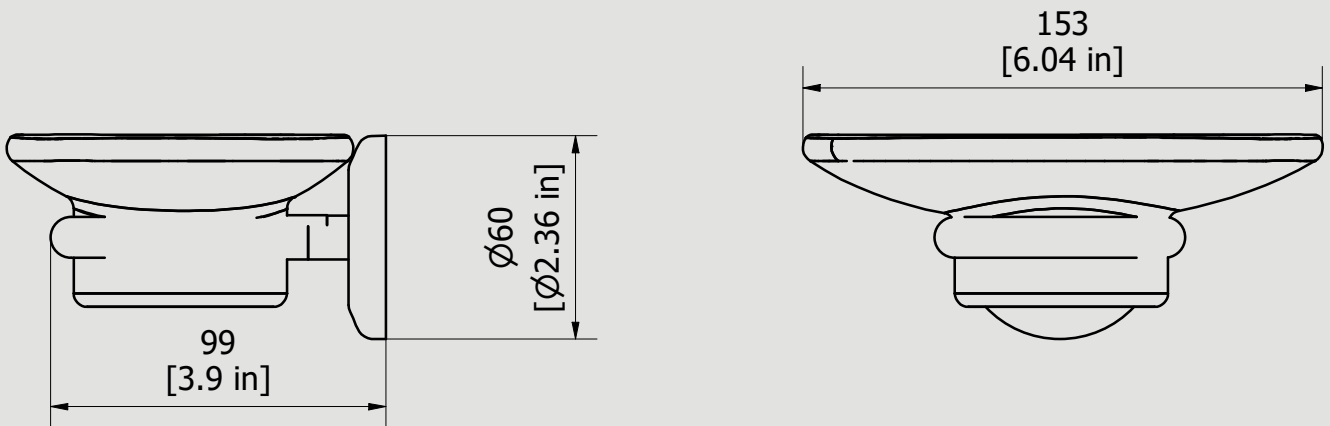

WE ARE IB

Collection

Hermes

Article

HR001

Description

Wall soap-holder

Box Dimensions

160x125x60 mm

Weight

0.4 kg

Finishes

- **CC**
CHROME
- **CF**
BLACK CHROME
- **OO**
GOLD
- **BB**
ANTIQUE BRONZE
- **SS**
BRUSHED NICKEL
- **CS**
BRUSHED BLACK CHROME
- **BO**
MATT WHITE
- **NP**
MATT BLACK
- **IS**
BRUSHED PALE GOLD
- **OS**
BRUSHED GOLD
- **II**
PALE GOLD
- **RR**
ANTIQUE COPPER
- **RS**
ROSE GOLD
- **ON**
NATURAL BRASS
- **SR**
BRUSHED ROSE GOLD
- **PL**
PLATINUM

Dimensions

Cartridge

Hoses

Aerator

Flow Rate (+/-10%)

1 BAR

2 BAR

3 BAR