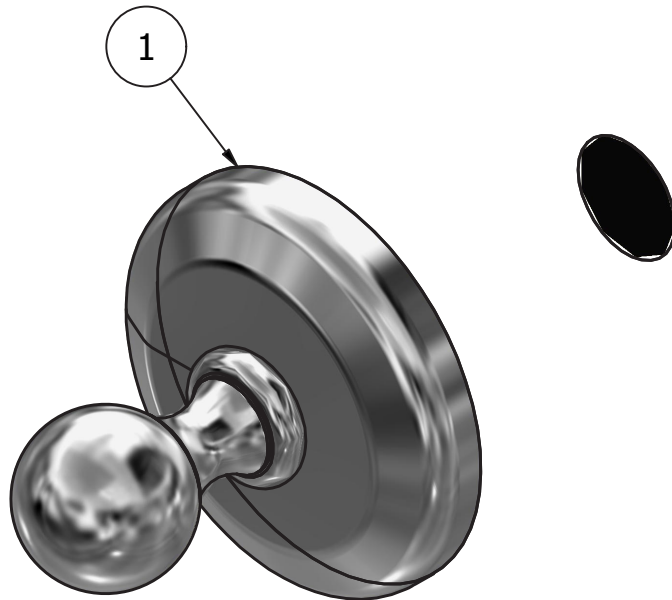

WE ARE **IB**

Parts list				
ITEMS	CODE	DESCRIPTION	FIN	QTÀ
1	AQ0018122	Single hanger	F	1