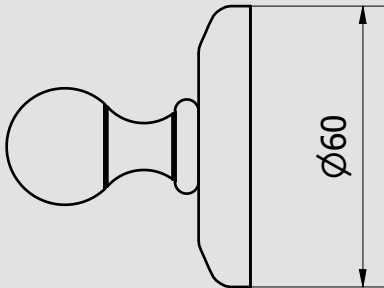

### Robe Hook

Box Dimensions

60x65x70 mm

Weight

0.2 kg

Finishes

- **CC**  
CHROME
- **CF**  
BLACK CHROME
- **OO**  
GOLD
- **BB**  
ANTIQUE BRONZE
- **SS**  
BRUSHED NICKEL
- **CS**  
BRUSHED BLACK CHROME
- **BO**  
MATT WHITE
- **ONP**  
MATT BLACK
- **IS**  
BRUSHED PALE GOLD
- **OS**  
BRUSHED GOLD
- **II**  
PALE GOLD
- **RR**  
ANTIQUE COPPER
- **RS**  
ROSE GOLD
- **ON**  
NATURAL BRASS
- **SR**  
BRUSHED ROSE GOLD
- **PL**  
PLATINUM

Dimensions

Cartridge

Hoses

Aerator

Flow Rate (+/-10%)

1 BAR

2 BAR

3 BAR