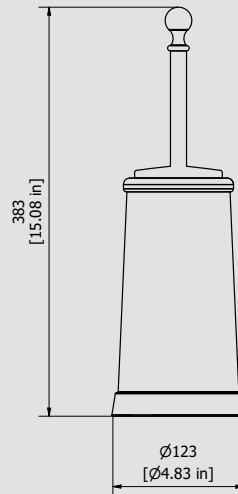

80x80x365 mm

Weight

0.8 kg

Finishes

- **CC**
CHROME
- **CF**
BLACK CHROME
- **OO**
GOLD
- **BB**
ANTIQUÉ BRONZE
- **SS**
BRUSHED NICKEL
- **CS**
BRUSHED BLACK CHROME
- **BO**
MATT WHITE
- **NP**
MATT BLACK
- **IS**
BRUSHED PALE GOLD
- **OS**
BRUSHED GOLD
- **II**
PALE GOLD
- **RR**
ANTIQUÉ COPPER
- **RS**
ROSE GOLD
- **ON**
NATURAL BRASS
- **SR**
BRUSHED ROSE GOLD
- **PL**
PLATINUM

Dimensions

Cartridge

Hoses

Aerator

Flow Rate (+/-10%)

1 BAR

2 BAR

3 BAR